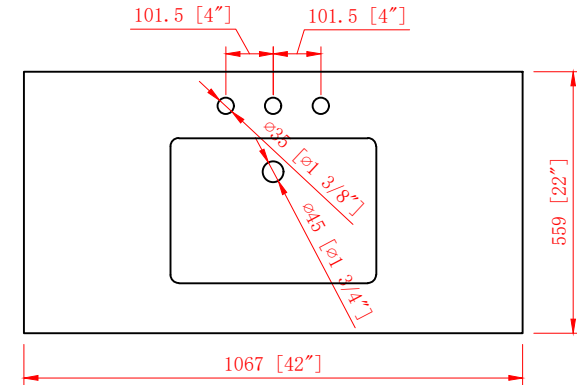

## 42" Bathroom Vanity

42 in. W x 22 in. D x 38 in. H  
(106.7 cm x 55.9 cm x 96.5 cm)

## Top View

## Back View