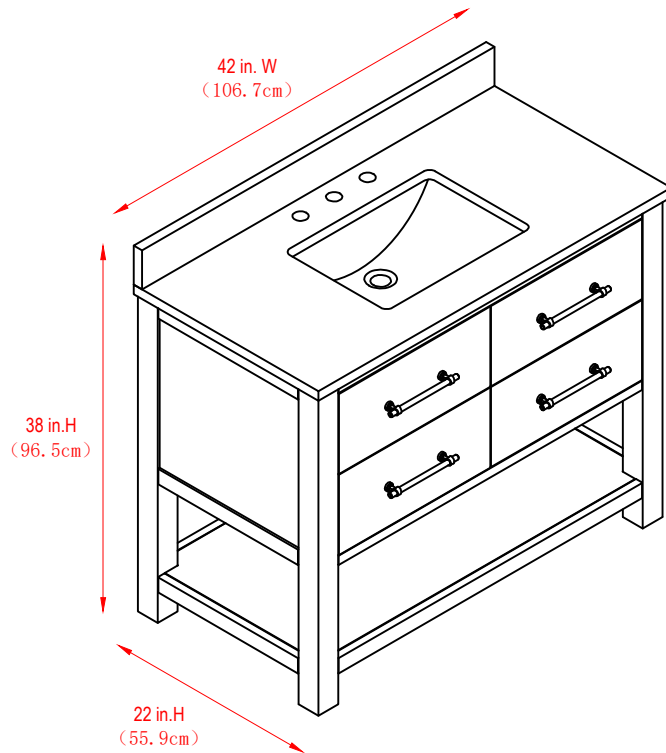

## 42" Bathroom Vanity

42 in. W x 22 in. D x 38 in. H  
(106.7 cm x 55.9 cm x 96.5 cm)

## Top View

## Back View