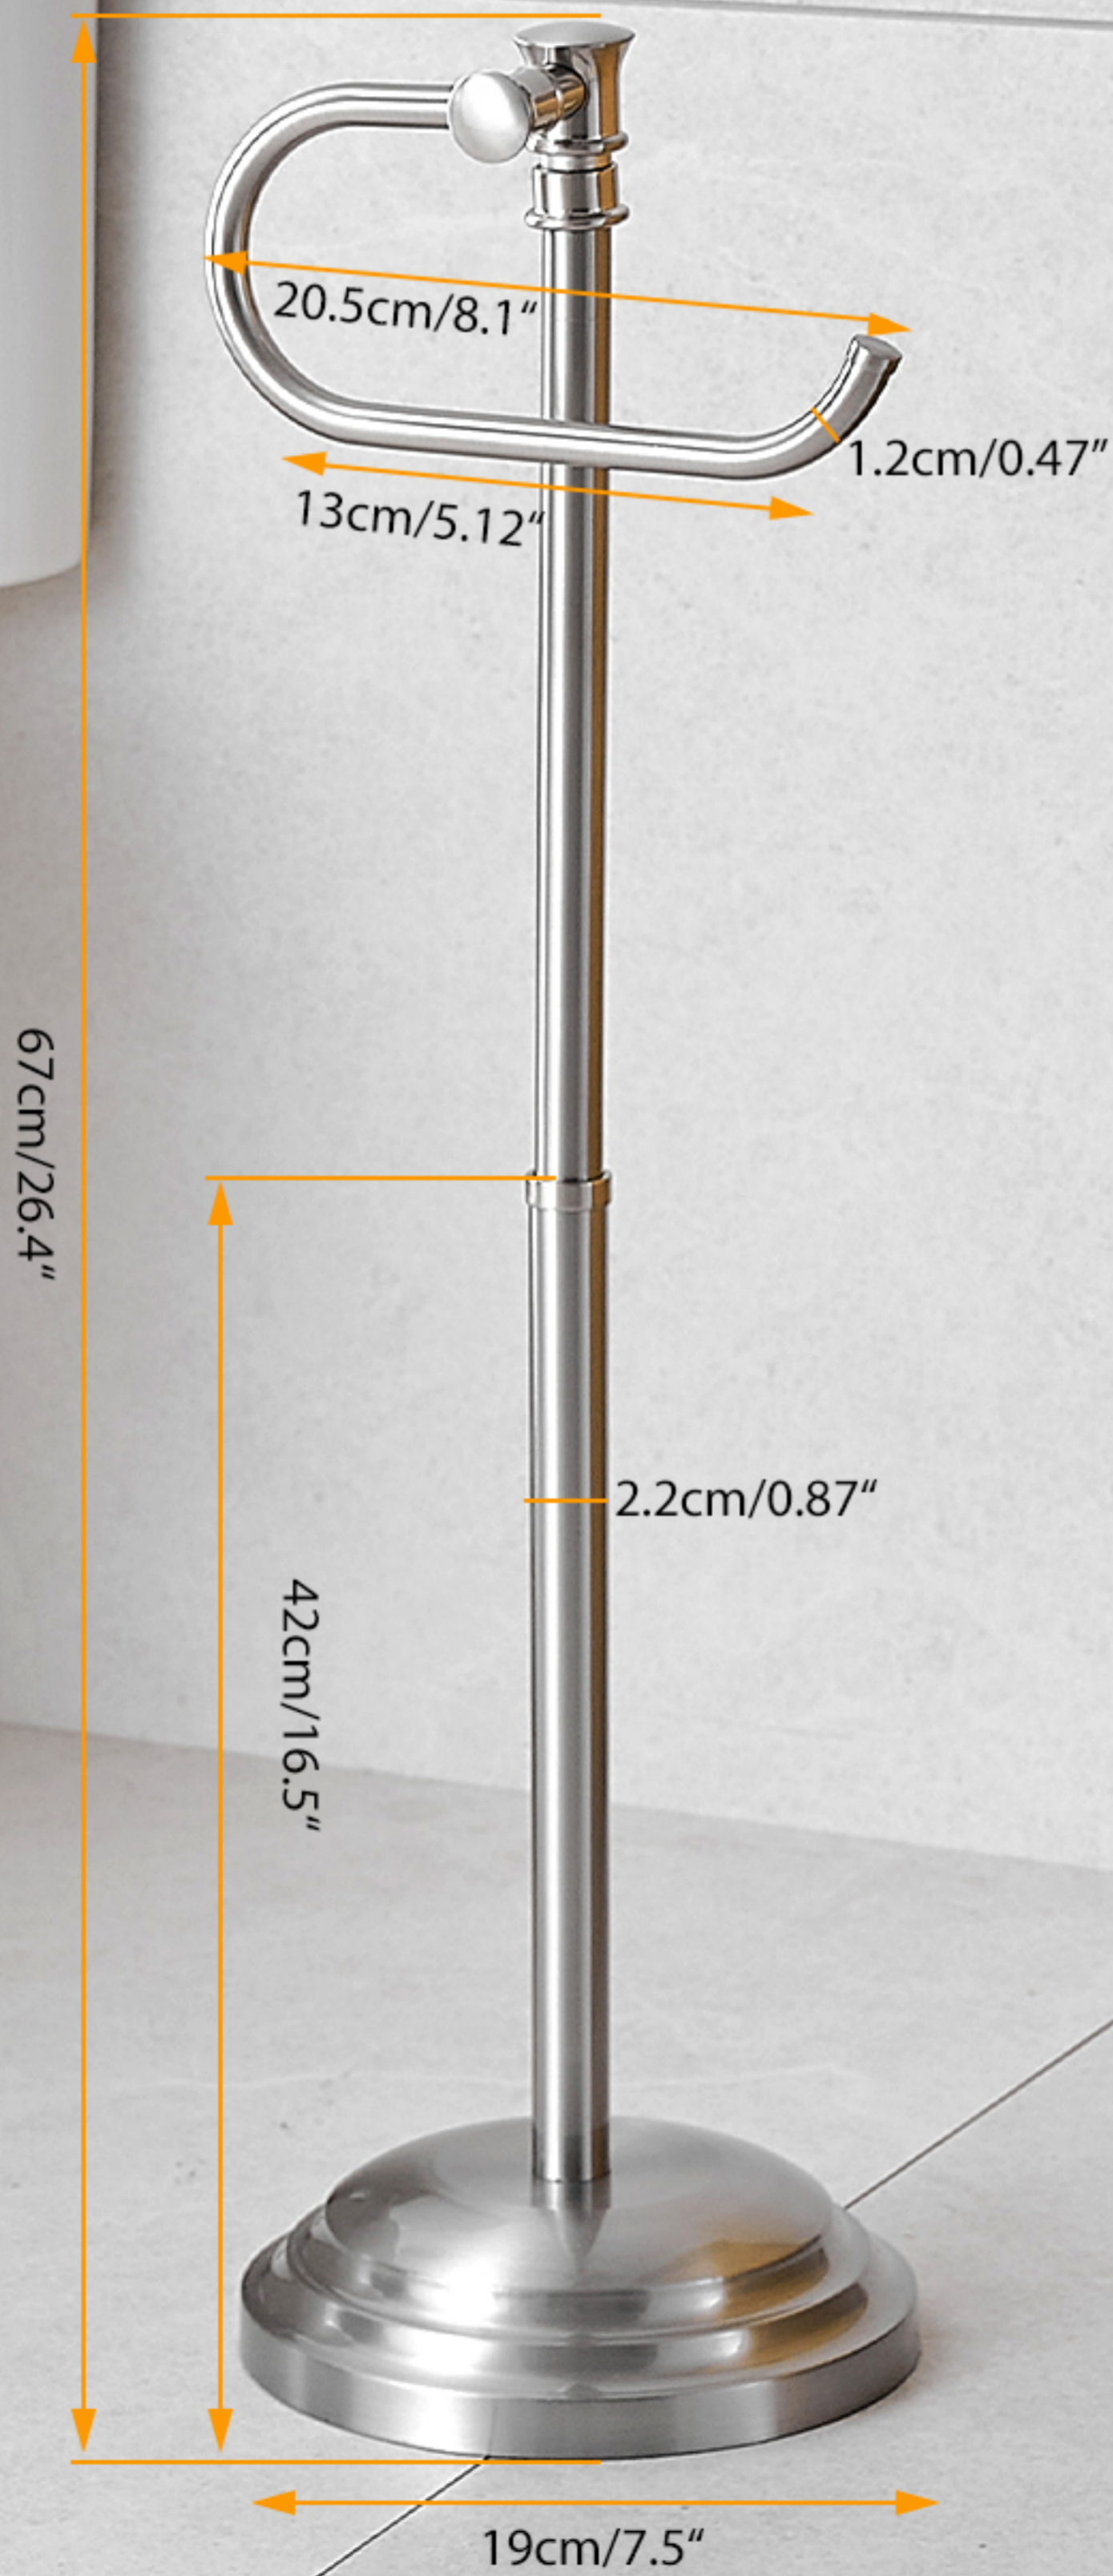

FITS VARIOUS SIZE OF PAPER ROLL

REGULAR
1X

BIG
1.33X

MEGA
1.67X

SUPER
1.83X

DOUBLE
2X