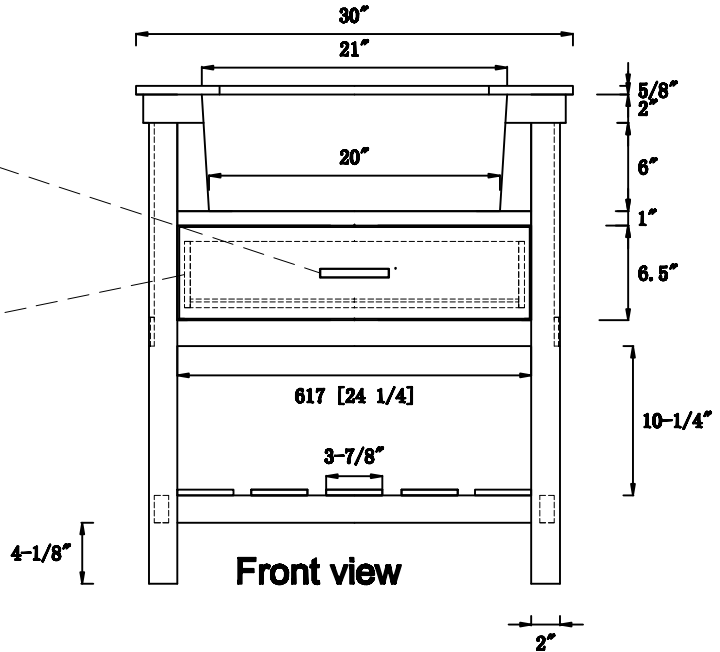

5. 43*0.39*0.87"H

DWG. NO.
SPEC NO:
QUANTITY:
CHECKED BY:
FOR PROPOSAL ONLY ALL DIMENSIONS TO BE VERIFIED
PROJECT:
COLOR:
FINISH:
REVISIONS
①
②
③
④
⑤
⑥