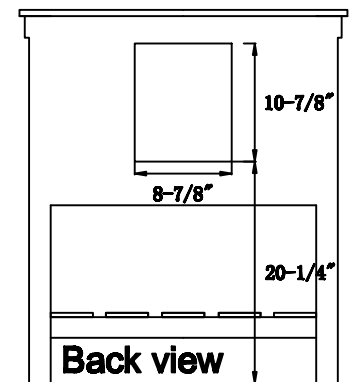

5. 43\*0.39\*0.87"H

<b>DWG. NO.</b>
<b>SPEC NO:</b>
<b>QUANTITY:</b>
<b>CHECKED BY:</b>
<b>FOR PROPOSAL ONLY ALL DIMENSIONS TO BE VERIFIED</b>
<b>PROJECT:</b>
<b>COLOR:</b>
<b>FINISH:</b>
<b>REVISIONS</b>
①
②
③
④
⑤
⑥