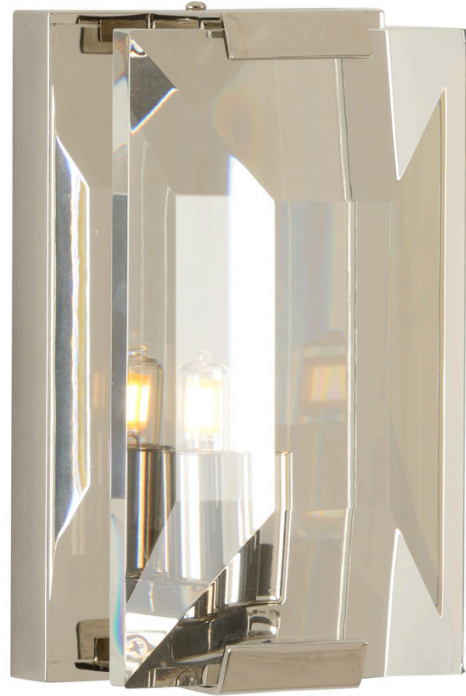

WILDWOOD CHELSEA HOUSE

67485 • Metzinger Sconce - Clear

8h x 5w x 4d

Metal

Polished Nickel/Clear

The beautifully faceted clear crystal of the Metzinger Sconce reflects light throughout any space. Enhance your hallway or powder room with this one light wall sconce with a polished nickel finish.