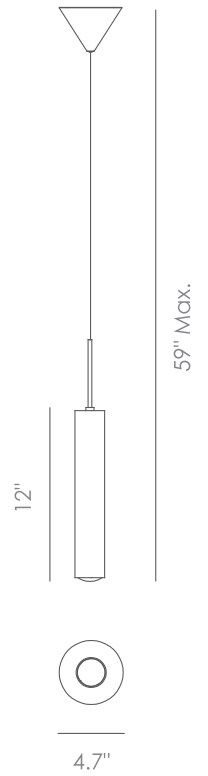

Zooming

DE - ALS

**Materials:**  
Steel

**Lamp Shade:**  
Glass

**Finishes:**  
Plating+  
Painting

**Color Temp.:** 3000K

**CRI (Ra):** ≥90

**LED Rated Life:** ≈50,000 Hours

**Dimming:** 100% - 10%

**Wattage:** 6W

**Voltage:** 100-130V

**Size:** 4.7" Dia. x 59" OAH

**Total Lumens:** 720

**Delivered Lumens:** 504

Dimmable with ELV or TRIAC Dimmer (Not Included)