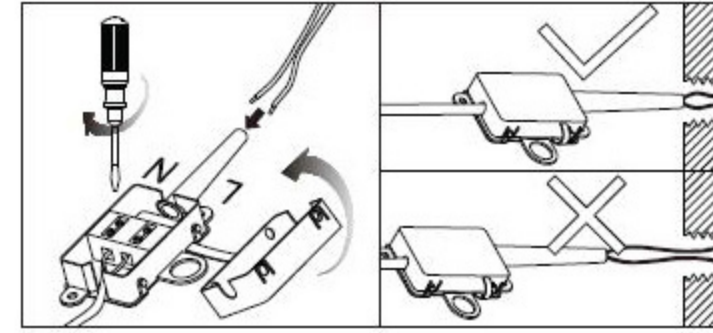

Suitable wire type:

Solid wire: ϕ 1.3- ϕ 1.78mm

Twisted wire: 1.0mm²-4mm²

Wire 10mm

1. Fix crossbar to ceiling

2. Connect cables

3. Fix the lighting. Refer the following drawing

4. Operating manual for infrared remote controller: put on 2pcs batteries, The same remote control can operate with all the ceilings matched, within 10 meters max.