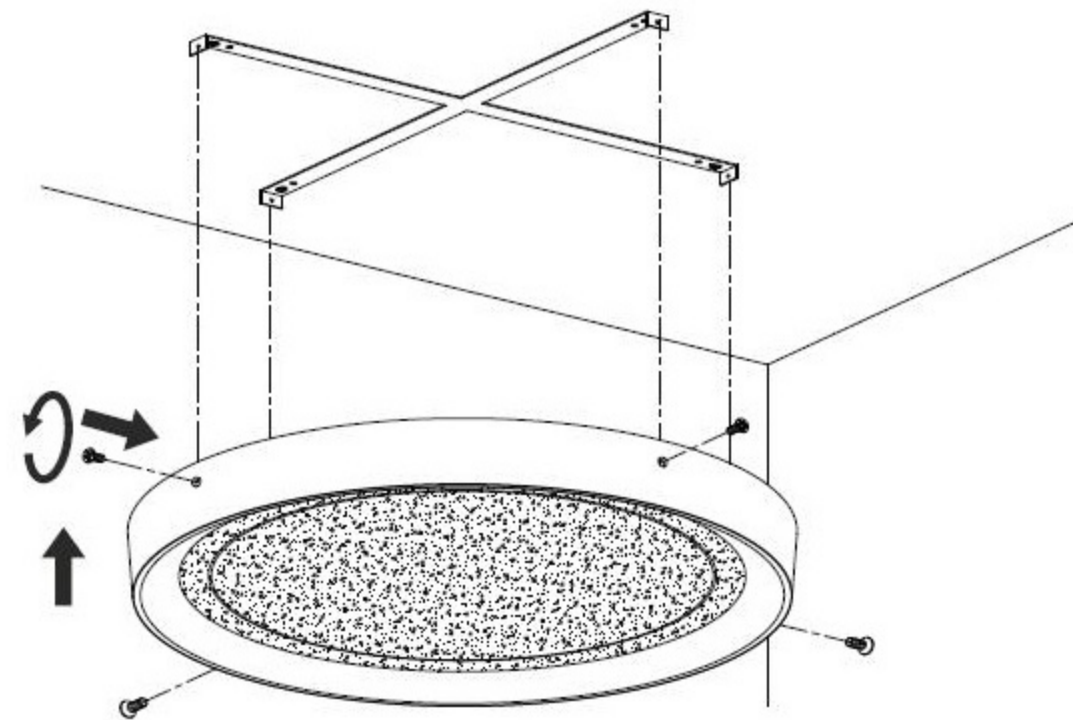

Suitable wire type:

Solid wire: ϕ 1.3- ϕ 1.78mm

Twisted wire: 1.0mm²-4mm²

Wire 10mm

1. Fix crossbar to ceiling

2. Connect cables

3. Fix the lighting. Refer the following drawing

4. Operating manual for infrared remote controller: put on 2pcs batteries, The same remote control can operate with all the ceilings matched, within 10 meters max.