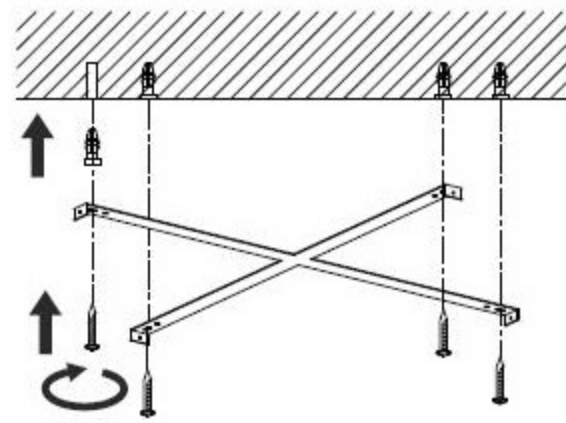

Suitable wire type:

Solid wire: ϕ 1.3- ϕ 1.78mm

Twisted wire: 1.0mm²-4mm²

Wire 10mm

1. Fix crossbar to ceiling

2. Connect cables

3. Fix the lighting. Refer the following drawing

4. Operating manual for infrared remote controller: put on 2pcs batteries, The same remote control can operate with all the ceilings matched, within 10 meters max.