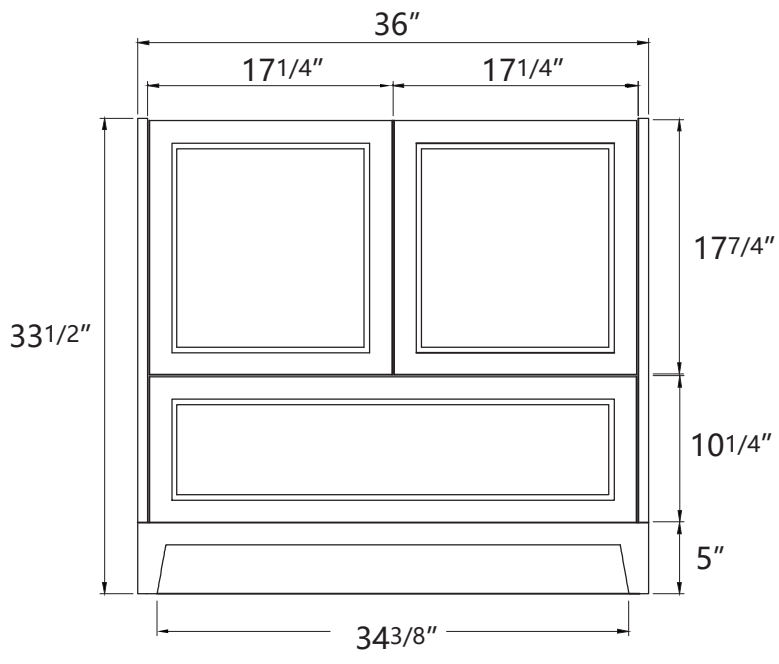

ZEAFIVE[®]

DIMENSION DETAILS BATHROOM VANITY

BRI-36"

PRODUCT
INSTRUCTION
VIDEO

 Email: service@bestgosupplychaininc.com

VANITY SIZE

Front View

Side View