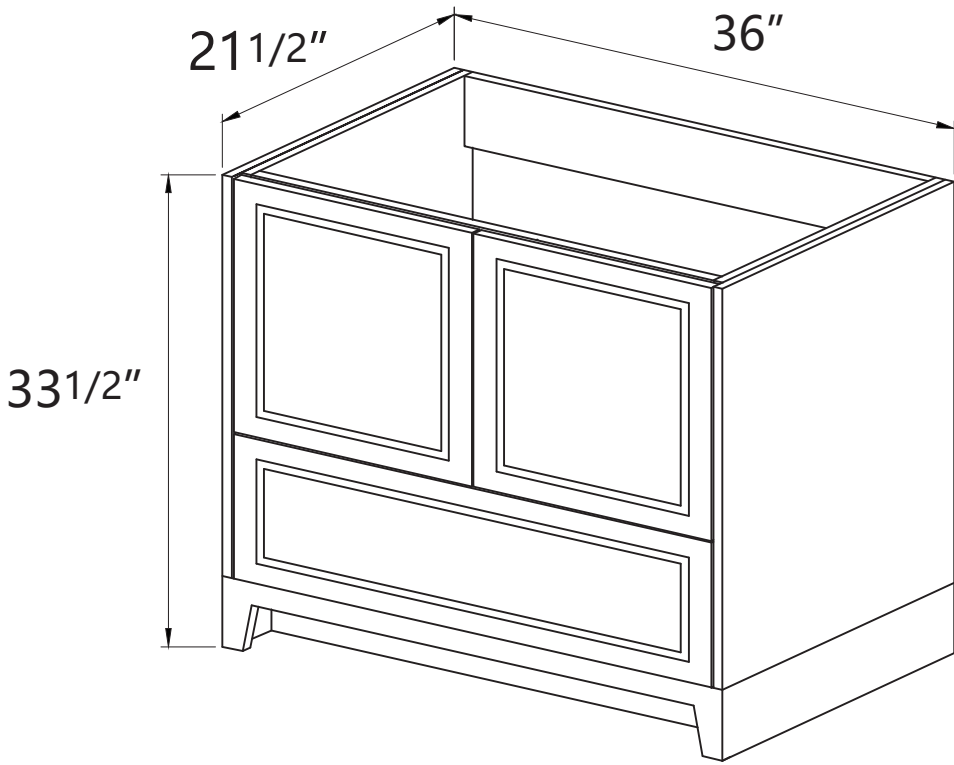

ZEAFIVE[®]

DIMENSION DETAILS BATHROOM VANITY

BRI-36"

PRODUCT
INSTRUCTION
VIDEO

 Email: service@bestgosupplychaininc.com

VANITY SIZE

Front View

Side View