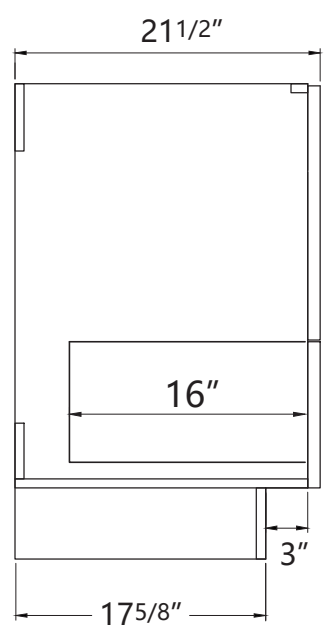

ZEAFIVE[®]

DIMENSION DETAILS BATHROOM VANITY

BRI-36"

PRODUCT
INSTRUCTION
VIDEO

 Email: service@bestgosupplychaininc.com

VANITY SIZE

Front View

Side View