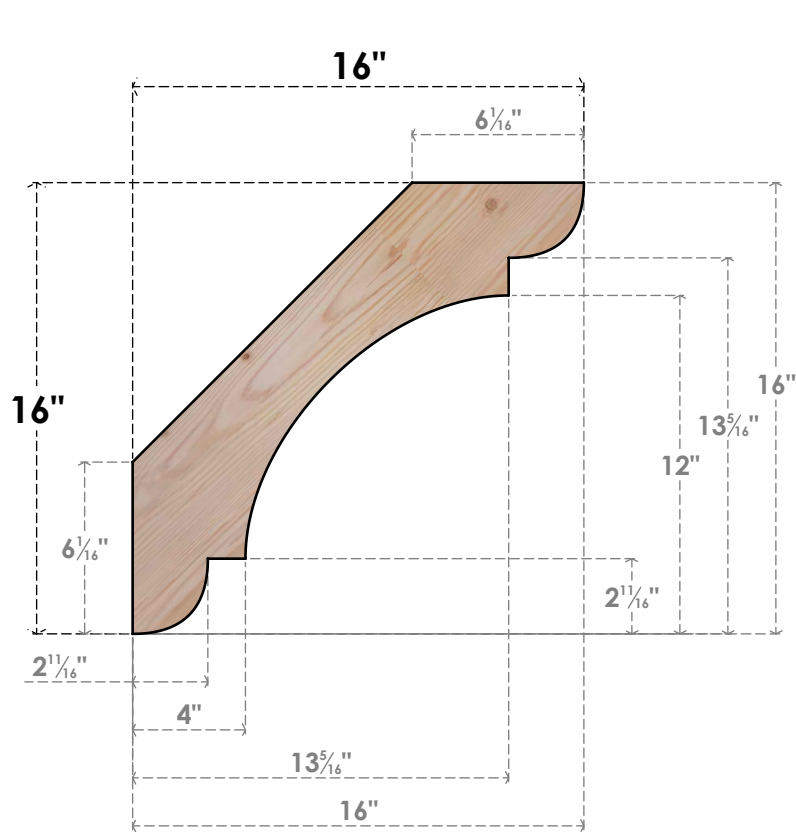

BRC06X16X16OLY00SDF

5 1/2"W X 16"D X 16"H OLYMPIC SMOOTH BRACE, DOUGLAS FIR

SIDE

FRONT

EKENA MILLWORK
 2300 WEST MAIN ST.
 CLARKSVILLE, TX 75426
 TOLL FREE: 866-607-0453
 WWW.EKENAMILLWORK.COM

NOTES

1. INSTALLATION TO BE COMPLETED IN ACCORDANCE WITH MANUFACTURER'S SPECIFICATIONS.
2. DRAWING MAY NOT BE TO SCALE
3. THIS DRAWING IS INTENDED FOR DESIGN AND PLANNING PURPOSES ONLY.
4. ALL INFORMATION CONTAINED HEREIN WAS CURRENT AT THE TIME OF DEVELOPMENT BUT MUST BE REVIEWED AND APPROVED BY THE PRODUCT MANUFACTURER TO BE CONSIDERED ACCURATE.
5. PRODUCTS ARE NOT KILN DRIED. THIS ITEM IS UNIQUE AND WILL CONTAIN THE NATURAL VARIATIONS THAT THE WOOD SPECIES OFFERS. THIS MAY RESULT IN VARIATIONS UP TO 1/4"