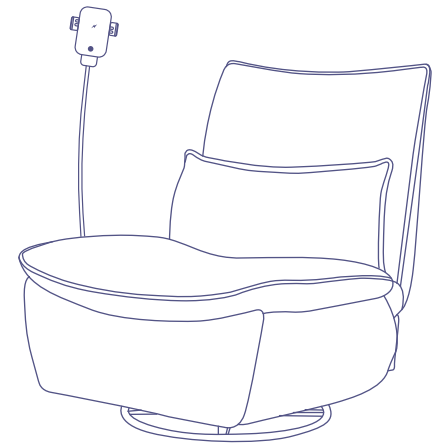

CONTENTS

- 01 注意事项及保管说明
- 02 使用说明
- 03 产品特点
- 04 QnA
- 05 客户服务指南
- 06 产品规格
- 07 产品保证书

NR-RN201F