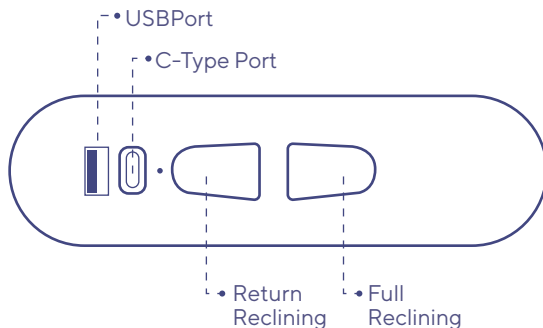

Controller Position

The controller is embedded on the right side of the sofa.

1. Connect the power cord.
2. Sit comfortably on the sofa.
3. See on the right side for the reclining control buttons and USB chargeable port.
4. To use the reclining, press Full Reclining button.
5. To restore the reclining, press Return Reclining button.
6. Utilize USB, C-Type port embedded along with the controller to charge different electronic devices.