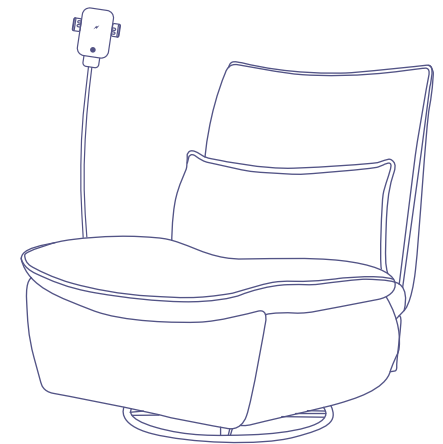

CONTENTS

- 01 Safety Precaution & Storage
- 02 Instructions for Use
- 03 Product Features
- 04 QnA
- 05 Customer Service
- 06 Specifications
- 07 Product Warranty

NR-RN201F