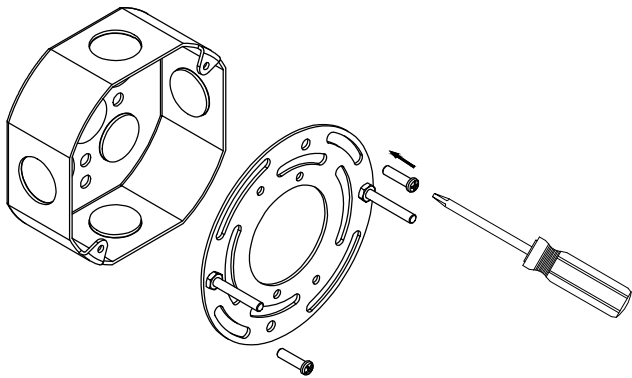

ASSEMBLY INSTRUCTIONS

CAUTION

◆ Inspect the wire insulation for any cuts, abrasions, or exposed copper that may have resulted during shipping. If there is a defect in the wire, do not attempt installation.

Phillips screwdriver

HARDWARE INCLUDED

***PARTS SHOWN MAY DIFFER SLIGHTLY PER LIGHT FIXTURE**

MOUNTING OPTION 1 for using attached bulb that comes with the product.
MOUNTING OPTION 2 for using normal medium base bulb.

MOUNTING OPTION 1

(With junction box)

STEP 1a

Unscrew the ball nuts from the mounting unit.
Use the mounting screws to attach the mounting unit to the junction box (not included).

MOUNTING OPTION 2

(No junction box)

STEP 3

Attach the fixture to the mounting unit through screw holes as shown, and secure it with ball nuts.

LED Remote Control

Package Contents

- Rechargeable tri-colour LED Remote Control Timer Bulb
- lamp holder
- Remote Controller
- Charging Cable
- User Manual