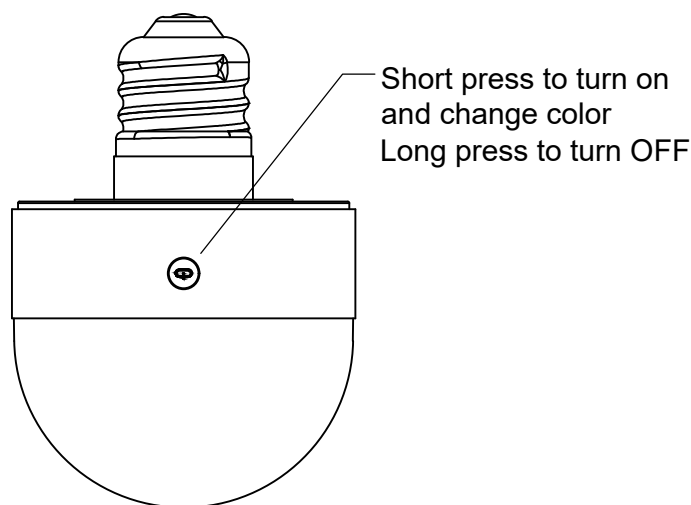

MOUNTING OPTION 1

(With junction box)

STEP 1a

Unscrew the ball nuts from the mounting unit.
Use the mounting screws to attach the mounting unit to the junction box (not included).

MOUNTING OPTION 2

(No junction box)

STEP 1b

If there is no junction box, you can also install the wall lamp directly by fixing the mounting plate on the wall.

STEP 2

Tighten the nut to secure it tightly to the wall.

STEP 4

Remove the socket ring from the fixture.
Attach the glass shade onto fixture using socket ring.
Install RGB bulb

STEP 3

Attach the fixture to the mounting unit through screw holes as shown, and secure it with ball nuts.

LED Remote Control

Package Contents

- Rechargeable tri-colour LED Remote Control Timer Bulb
- lamp holder
- Remote Controller
- Charging Cable
- User Manual