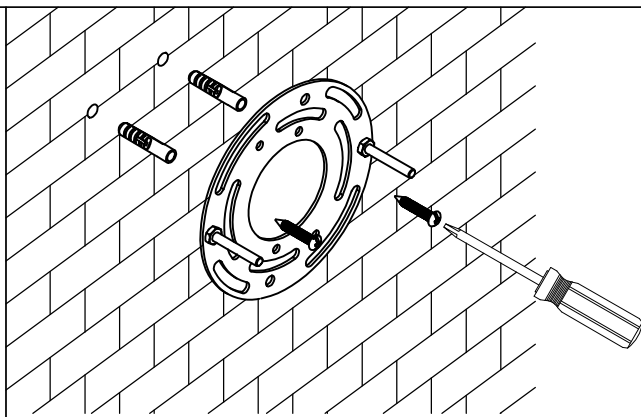

ASSEMBLY INSTRUCTIONS

CAUTION

◆ Inspect the wire insulation for any cuts, abrasions, or exposed copper that may have resulted during shipping. If there is a defect in the wire, do not attempt installation.

Phillips screwdriver

HARDWARE INCLUDED

***PARTS SHOWN MAY DIFFER SLIGHTLY PER LIGHT FIXTURE**

MOUNTING OPTION 1 for using attached bulb that comes with the product.
MOUNTING OPTION 2 for using normal medium base bulb.

MOUNTING OPTION 1

(With junction box)

STEP 1a

Unscrew the ball nuts from the mounting unit.
Use the mounting screws to attach the mounting unit to the junction box (not included).

MOUNTING OPTION 2

(No junction box)

STEP 1b

If there is no junction box, you can also install the wall lamp directly by fixing the mounting plate on the wall.

STEP 2

Tighten the nut to secure it tightly to the wall.

STEP 4

Remove the socket ring from the fixture.
Attach the glass shade onto fixture using socket ring.
Install RGB bulb