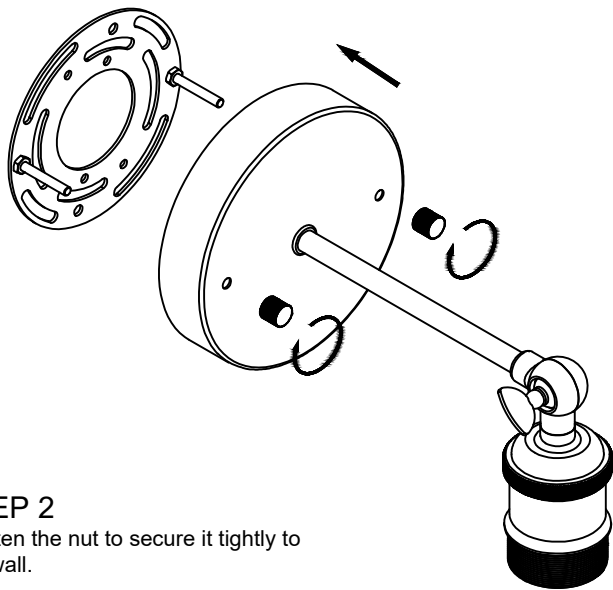

STEP 2

Tighten the nut to secure it tightly to the wall.

STEP 4

Remove the socket ring from the fixture.
Attach the glass shade onto fixture using socket ring.
Install RGB bulb