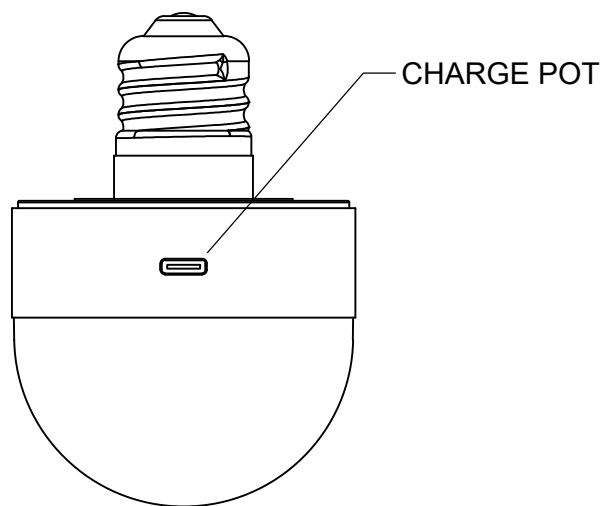

MOUNTING OPTION 1

(With junction box)

STEP 1a

Unscrew the ball nuts from the mounting unit.
Use the mounting screws to attach the mounting unit to the junction box (not included).

MOUNTING OPTION 2

(No junction box)

STEP 1b

If there is no junction box, you can also install the wall lamp directly by fixing the mounting plate on the wall.

STEP 2

Tighten the nut to secure it tightly to the wall.

STEP 4

Remove the socket ring from the fixture.
Attach the glass shade onto fixture using socket ring.
Install RGB bulb

STEP 3

Attach the fixture to the mounting unit through screw holes as shown, and secure it with ball nuts.

LED Remote Control

Package Contents

- Rechargeable tri-colour LED Remote Control Timer Bulb
- lamp holder
- Remote Controller
- Charging Cable
- User Manual