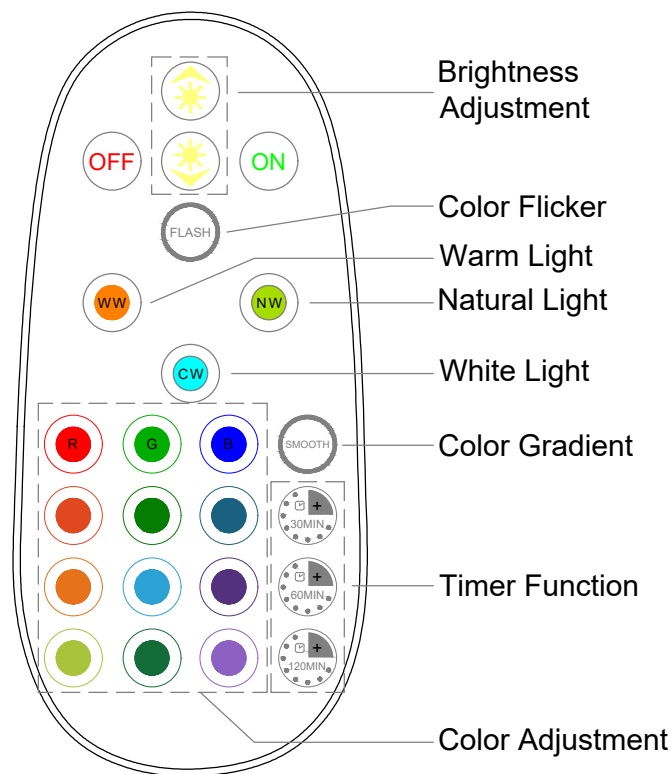

STEP 1b

If there is no junction box, you can also install the wall lamp directly by fixing the mounting plate on the wall.

STEP 2

Tighten the nut to secure it tightly to the wall.

STEP 4

Remove the socket ring from the fixture.
Attach the glass shade onto fixture using socket ring.
Install RGB bulb

STEP 3

Attach the fixture to the mounting unit through screw holes as shown, and secure it with ball nuts.

LED Remote Control

Package Contents

- Rechargeable tri-colour LED Remote Control Timer Bulb
- lamp holder
- Remote Controller
- Charging Cable
- User Manual

Detailed Operation

- **Color Adjustment:** Tap the color icon to select your preferred color.
- **Brightness Adjustment:** Use the '+' and '-' buttons to increase or decrease brightness.
- **Setting Timers:** Select the desired time and press the corresponding button.
- **Memory Function:** The bulb remembers the last used settings upon turning on again.