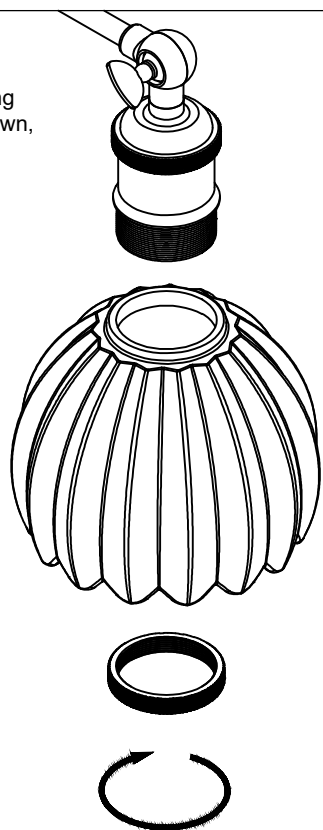

ASSEMBLY INSTRUCTIONS

CAUTION

◆ Inspect the wire insulation for any cuts, abrasions, or exposed copper that may have resulted during shipping. If there is a defect in the wire, do not attempt installation.

MOUNTING OPTION 1

(With junction box)

STEP 1a

Unscrew the ball nuts from the mounting unit.
Use the mounting screws to attach the mounting unit to the junction box (not included).

MOUNTING OPTION 2

(No junction box)

STEP 1b

If there is no junction box, you can also install the wall lamp directly by fixing the mounting plate on the wall.

STEP 2

Tighten the nut to secure it tightly to the wall.

STEP 4

Remove the socket ring from the fixture.
Attach the glass shade onto fixture using socket ring.
Install RGB bulb

STEP 3

Attach the fixture to the mounting unit through screw holes as shown, and secure it with ball nuts.

LED Remote Control

Package Contents

- Rechargeable tri-colour LED Remote Control Timer Bulb
- lamp holder
- Remote Controller
- Charging Cable
- User Manual