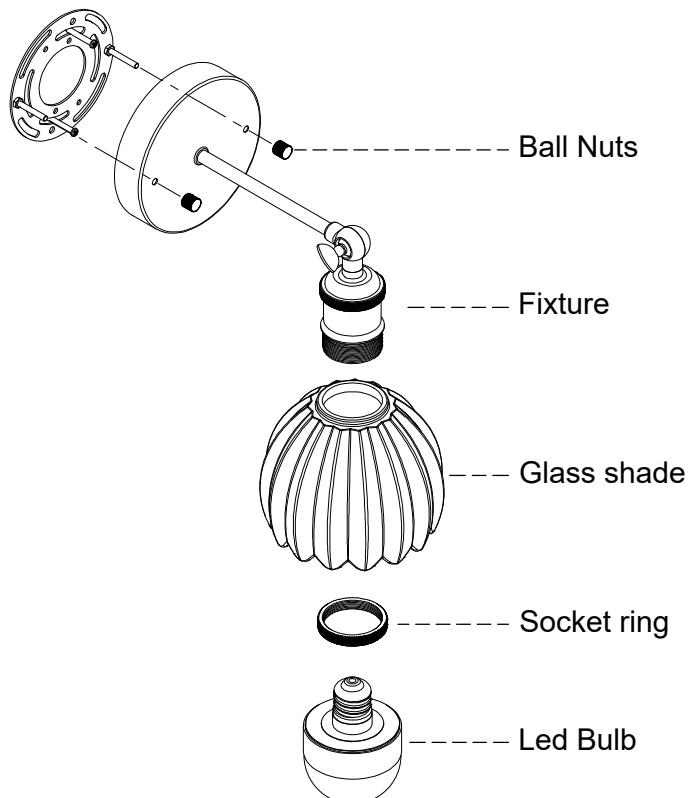

Phillips screwdriver

HARDWARE INCLUDED

***PARTS SHOWN MAY DIFFER SLIGHTLY PER LIGHT FIXTURE**

MOUNTING OPTION 1 for using attached bulb that comes with the product.
MOUNTING OPTION 2 for using normal medium base bulb.

MOUNTING OPTION 1

(With junction box)

STEP 1a

Unscrew the ball nuts from the mounting unit.
Use the mounting screws to attach the mounting unit to the junction box (not included).

MOUNTING OPTION 2

(No junction box)

STEP 1b

If there is no junction box, you can also install the wall lamp directly by fixing the mounting plate on the wall.

STEP 2

Tighten the nut to secure it tightly to the wall.

STEP 4

Remove the socket ring from the fixture.
Attach the glass shade onto fixture using socket ring.
Install RGB bulb

STEP 3

Attach the fixture to the mounting unit through screw holes as shown, and secure it with ball nuts.

LED Remote Control

Package Contents

- Rechargeable tri-colour LED Remote Control Timer Bulb
- lamp holder
- Remote Controller
- Charging Cable
- User Manual