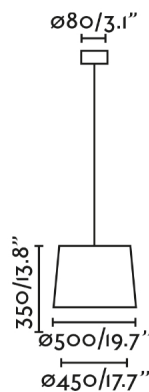

General characteristics

Fixation	Ceiling
voltage	120V
Hertz	60Hz
Cable length	0.02 ft
Max. Power	15W

Material

Body/Structure	Steel
Diffuser	Papyrus
Screen	Textile

Finish

Body/Structure	Matt Black
Screen	Beige
Location	Dry locations only
US Certification	Fijas cETLus