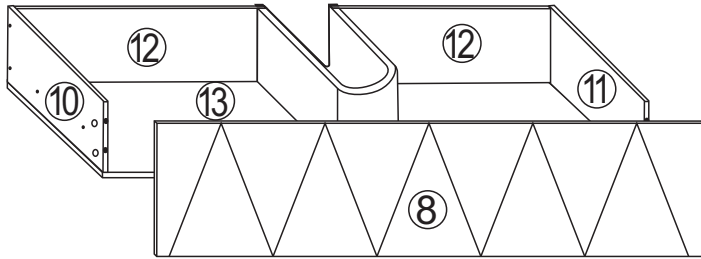

## 0.8m Bathroom cabinet

**L800\*W480\*H415MM**

Notes: Don't tighten screws completely at first, just in case parts were assembled wrongly and need disassemble. Tighten screws at last when all parts are put together.