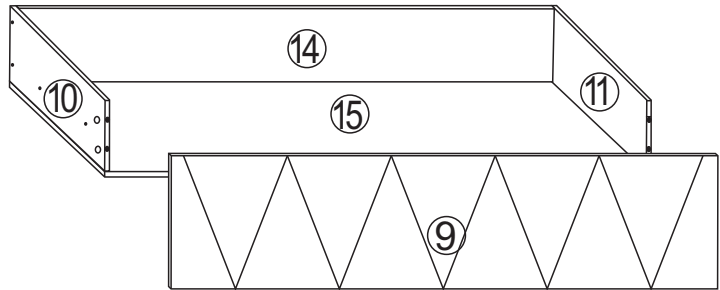

## 0.8m Bathroom cabinet

**L800\*W480\*H415MM**

Notes: Don't tighten screws completely at first, just in case parts were assembled wrongly and need disassemble. Tighten screws at last when all parts are put together.