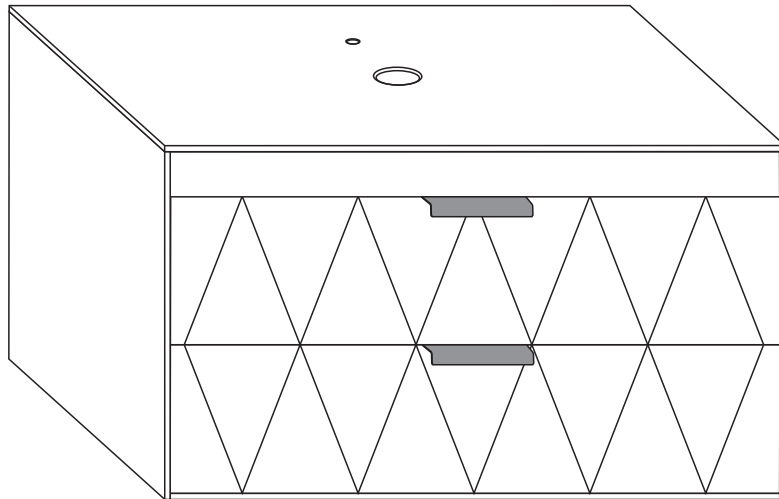

## 0.8m Bathroom cabinet

**L800\*W480\*H415MM**

Notes: Don't tighten screws completely at first, just in case parts were assembled wrongly and need disassemble. Tighten screws at last when all parts are put together.