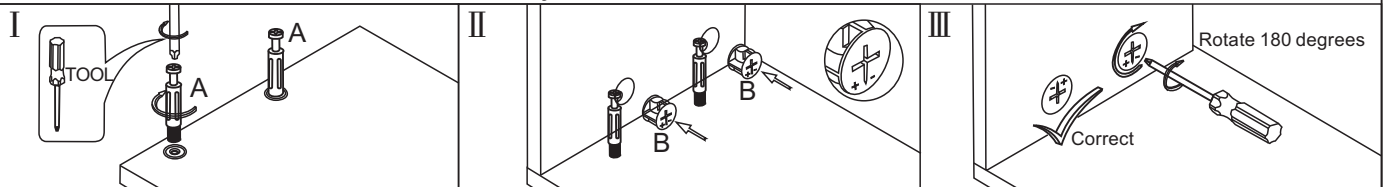

Disassembly and installation of accessories

A 38 PCS	B 38 PCS	C 61 PCS	D 20 PCS	E 4 PCS	F 4 SETS	G 2 PCS	H 2 PCS
		 3.5*14 mm	 3.5*35 mm		 Expansion screw		
I 2 PCS