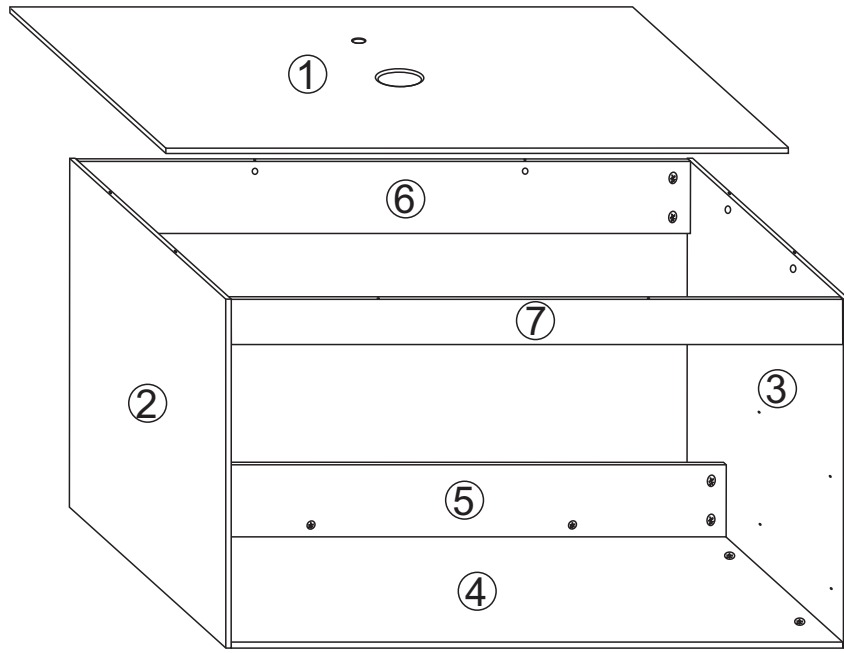

## 0.8m Bathroom cabinet

**L800\*W480\*H415MM**

Notes: Don't tighten screws completely at first, just in case parts were assembled wrongly and need disassemble. Tighten screws at last when all parts are put together.