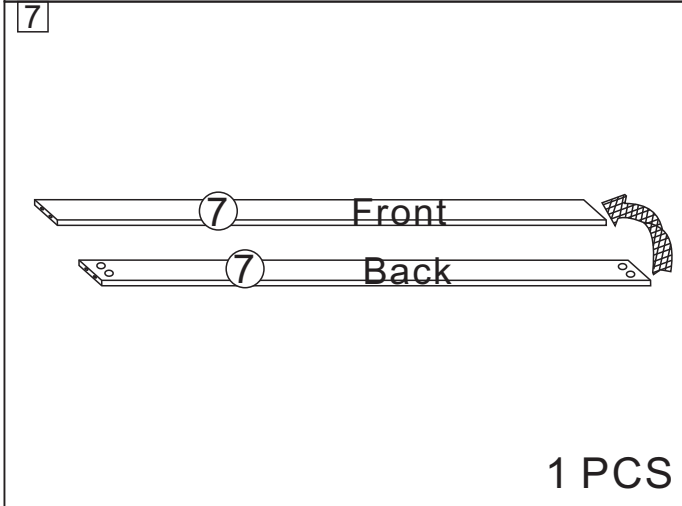

## 0.8m Bathroom cabinet

**L800\*W480\*H415MM**

Notes: Don't tighten screws completely at first, just in case parts were assembled wrongly and need disassemble. Tighten screws at last when all parts are put together.

### Disassembly and installation of accessories

<b>A</b> 38 PCS	<b>B</b> 38 PCS	<b>C</b> 61 PCS	<b>D</b> 20 PCS	<b>E</b> 4 PCS	<b>F</b> 4 SETS	<b>G</b> 2 PCS	<b>H</b> 2 PCS
		 3.5*14 mm	 3.5*35 mm		 Expansion screw		
<b>I</b> 2 PCS							

1

E	4 PCS
	

2

C	8 PCS	E1	4 PCS
			
3.5*14 mm			

3

A	26PCS

4

B	2PCS