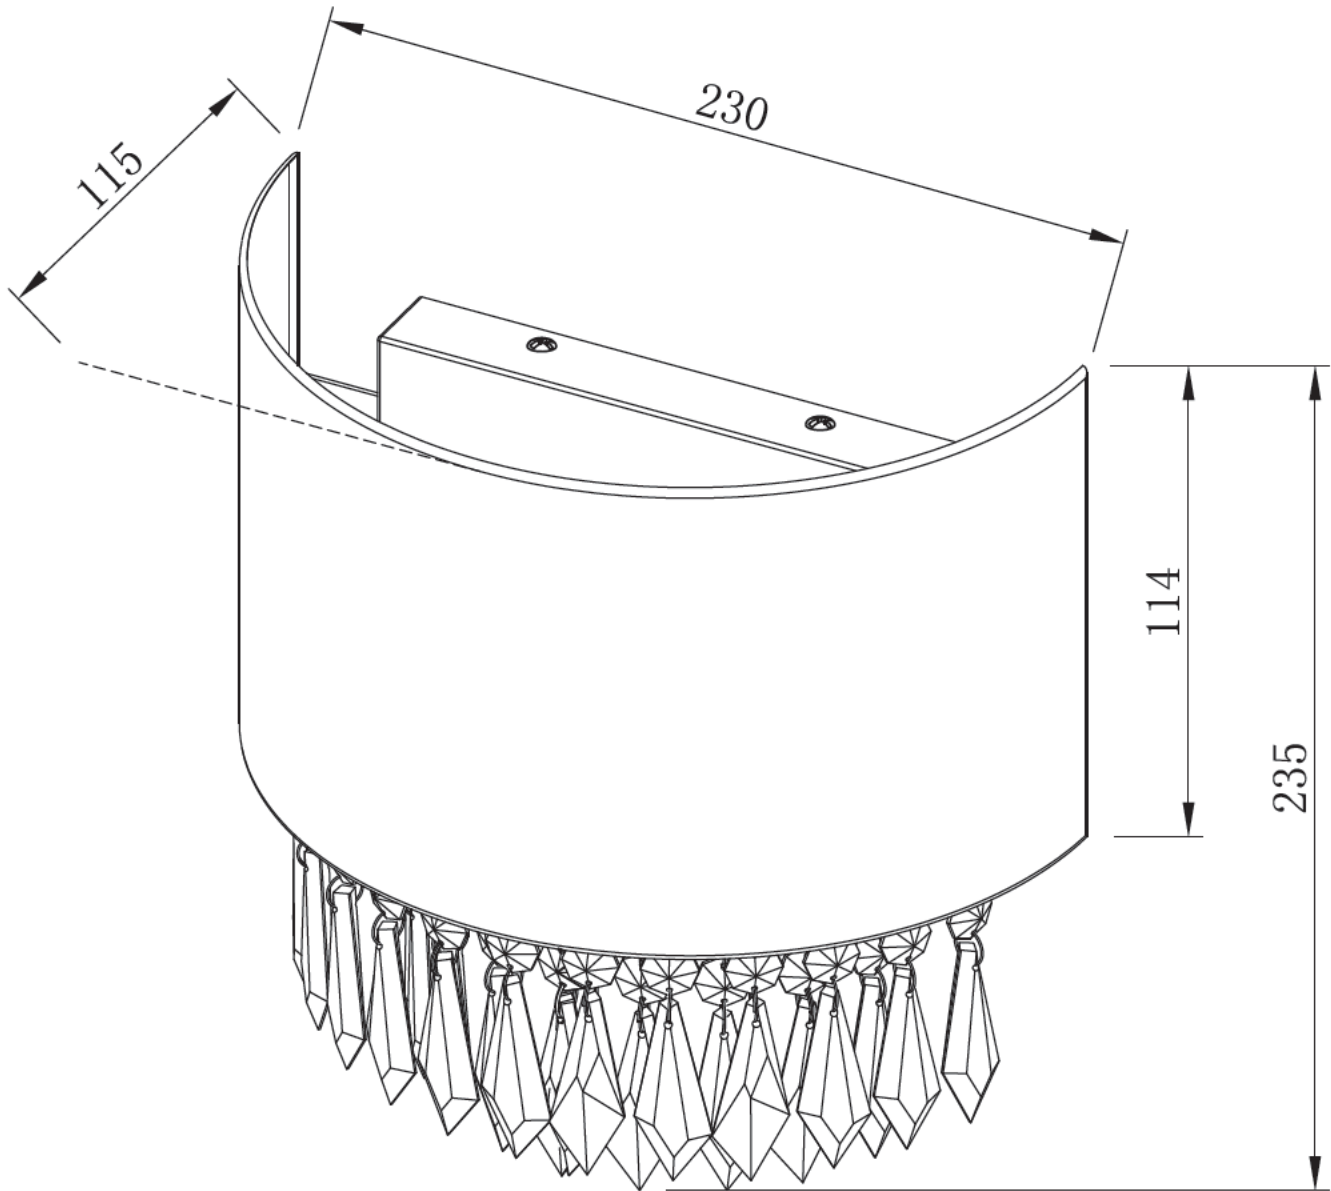

CERTIFICATION