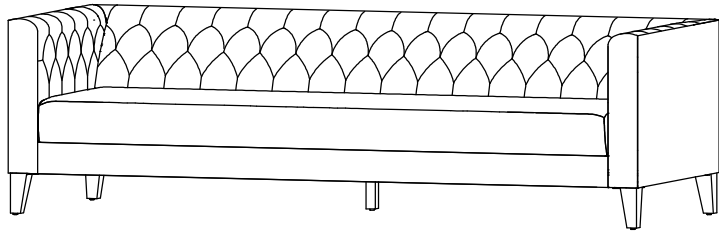

ASSEMBLY INSTRUCTION

Sofa

HARDWARE LIST

A		Bolt Ø8 x 30mm	8
B		Lock Washer Ø8 x 13mm	8
C		Flat Washer Ø8 x 19mm	8
D		Allen Key M5	1

1