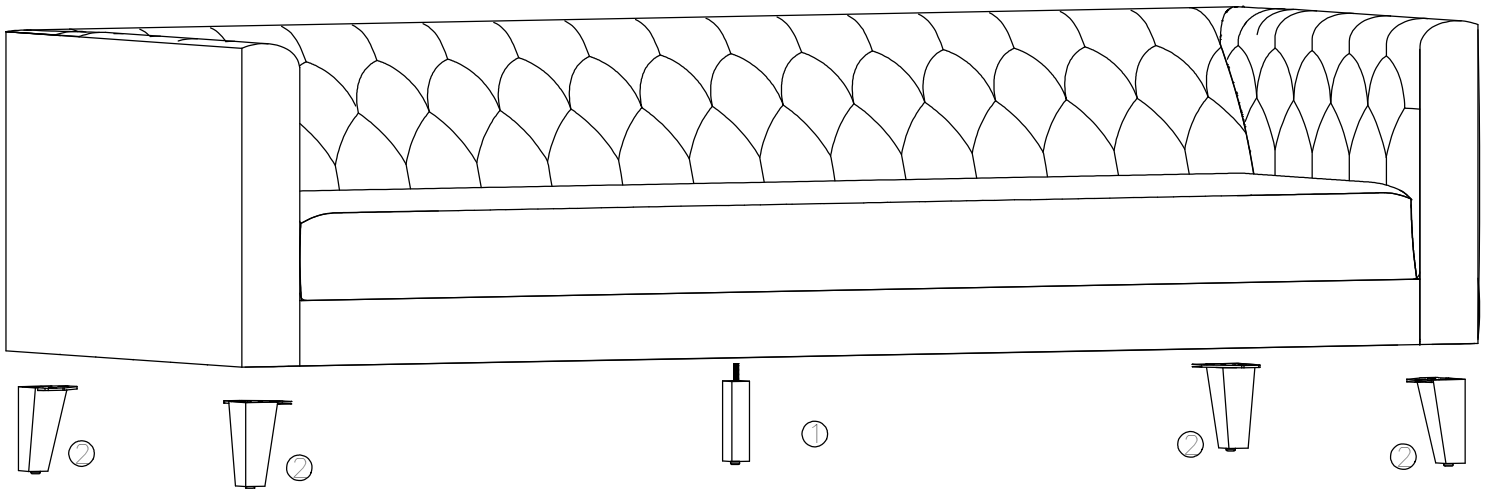

ASSEMBLY INSTRUCTION

Sofa

HARDWARE LIST

A		Bolt Ø8 x 30mm	8
B		Lock Washer Ø8 x 13mm	8
C		Flat Washer Ø8 x 19mm	8
D		Allen Key M5	1

1