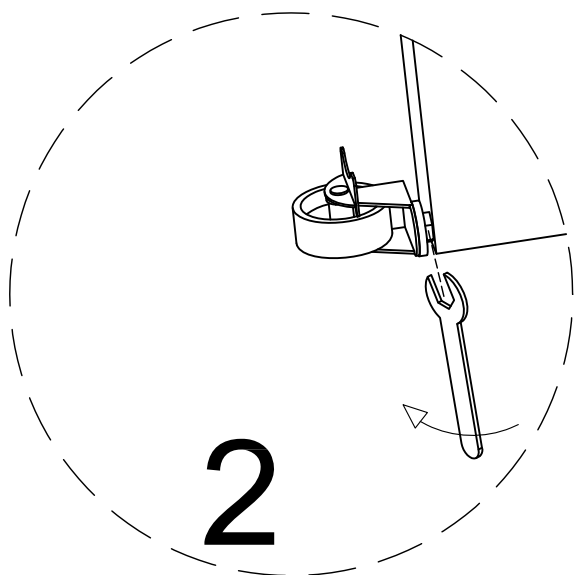

Bed Frame

Model: T3963P481979

PRODUCT GUIDE AND INSTALLATION MANUAL

Parts List:

A X1

B

X4

C

X1

ASSEMBLY

Before your installation, please make sure that you have all the parts listed on the manual. If you find something missing, stop installing and contact your supplier immediately.

1

Install the wheels

Tighten with a wrench

3

2

4

3

OFF
Release the wheel

ON
Lock the wheel

5