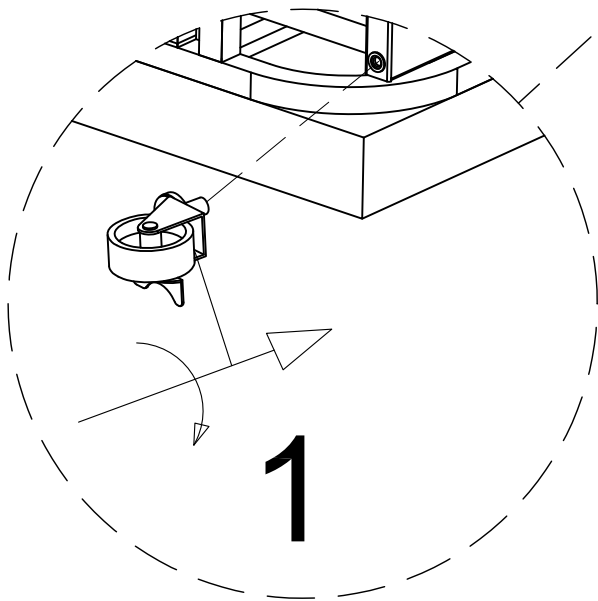

Bed Frame

Model: T3963P481979

PRODUCT GUIDE AND INSTALLATION MANUAL

Parts List:

A X1

B

X4

C

X1

ASSEMBLY

Before your installation, please make sure that you have all the parts listed on the manual. If you find something missing, stop installing and contact your supplier immediately.

1

Install the wheels

Tighten with a wrench

3

2

4

3

OFF
Release the wheel

ON
Lock the wheel

5