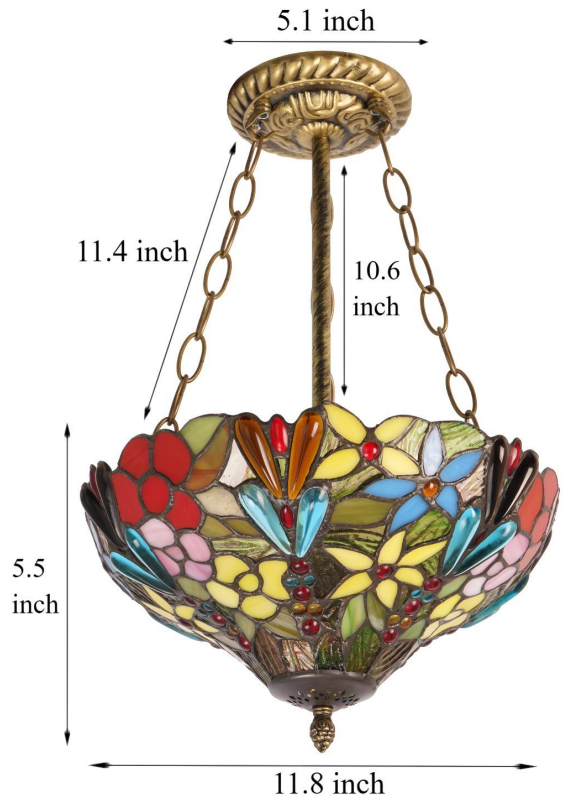

PRODUCT DIMENSION

E26 BaseX2
(Including Warm Light Source)