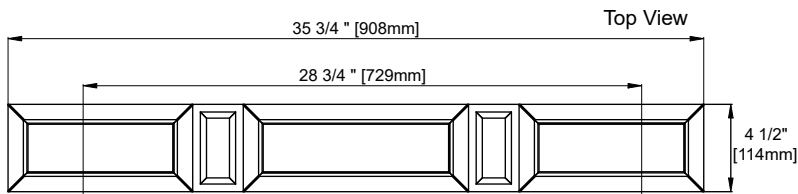

36" VANITY

Bright White

Features and Materials

Solids: Yellow Poplar
Panels: Plywood
Installation Type: Floor Standing
Number of Doors: One
Number of Drawers: Two
Wooden Backsplash
Number of Tip Outs: One
Drawer Box Material and Construction: 12mm Plywood/English Dovetail Joinery
Hardware Material and Finish: Zinc Alloy in Satin Nickel Finish
Aluminum Laminate Drawer Liners
Full Extension, Soft Close Glides
European Soft Close Hinges
Vanity Top Included: NO, Optional 3cm Tops Available with Sinks
Number of Basins: One- with optional 3cm top
Fits Drain Hole Size: 1-3/4"
Overflow: Front facing
Assembly Required: Installation of optional 3cm top with sink
Adjustable levelers

Dimension

Width: 34-3/8"
Depth: 22-7/8"
Height: 32-5/8"
Rough-In Height: 21-1/2"

36" VANITY

34-3/8"

Knob

36" VANITY