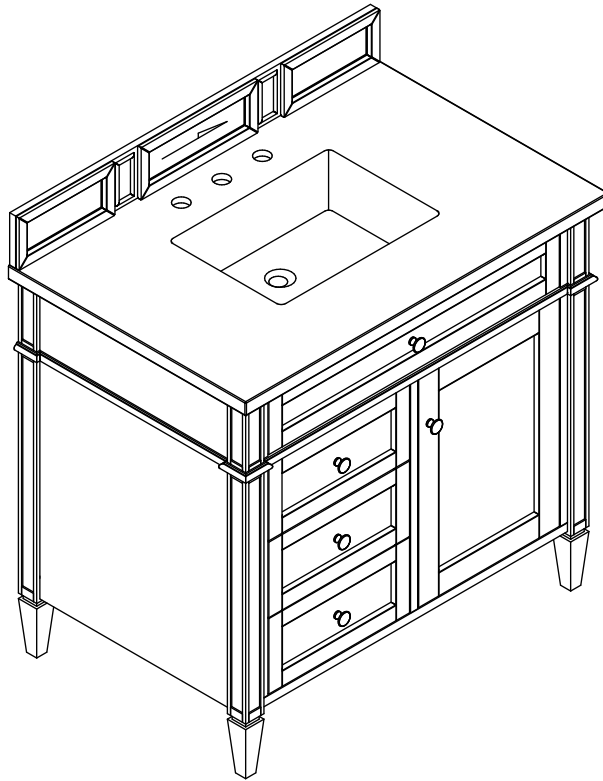

36" VANITY

Bright White

Features and Materials

Solids: Yellow Poplar
Panels: Plywood
Installation Type: Floor Standing
Number of Doors: One
Number of Drawers: Two
Wooden Backsplash
Number of Tip Outs: One
Drawer Box Material and Construction: 12mm Plywood/English Dovetail Joinery
Hardware Material and Finish: Zinc Alloy in Satin Nickel Finish
Aluminum Laminate Drawer Liners
Full Extension, Soft Close Glides
European Soft Close Hinges
Vanity Top Included: NO, Optional 3cm Tops Available with Sinks
Number of Basins: One- with optional 3cm top
Fits Drain Hole Size: 1-3/4"
Overflow: Front facing
Assembly Required: Installation of optional 3cm top with sink
Adjustable levelers

Dimension

Width: 34-3/8"
Depth: 22-7/8"
Height: 32-5/8"
Rough-In Height: 21-1/2"

36" VANITY

34-3/8"

Knob

36" VANITY