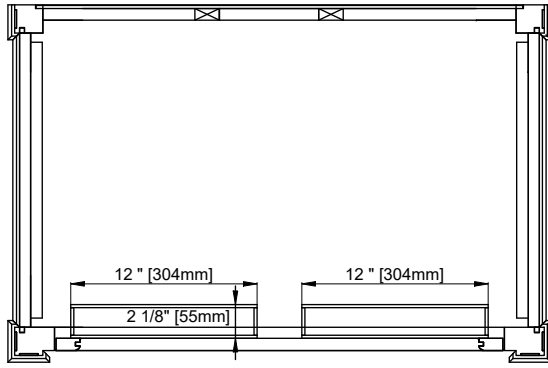

36" VANITY

Bright White

Features and Materials

Solids: Yellow Poplar
Panels: Plywood
Installation Type: Floor Standing
Number of Doors: One
Number of Drawers: Two
Wooden Backsplash
Number of Tip Outs: One
Drawer Box Material and Construction: 12mm Plywood/English Dovetail Joinery
Hardware Material and Finish: Zinc Alloy in Satin Nickel Finish
Aluminum Laminate Drawer Liners
Full Extension, Soft Close Glides
European Soft Close Hinges
Vanity Top Included: NO, Optional 3cm Tops Available with Sinks
Number of Basins: One- with optional 3cm top
Fits Drain Hole Size: 1-3/4"
Overflow: Front facing
Assembly Required: Installation of optional 3cm top with sink
Adjustable levelers

Dimension

Width: 34-3/8"
Depth: 22-7/8"
Height: 32-5/8"
Rough-In Height: 21-1/2"

36" VANITY

34-3/8"

Knob

36" VANITY