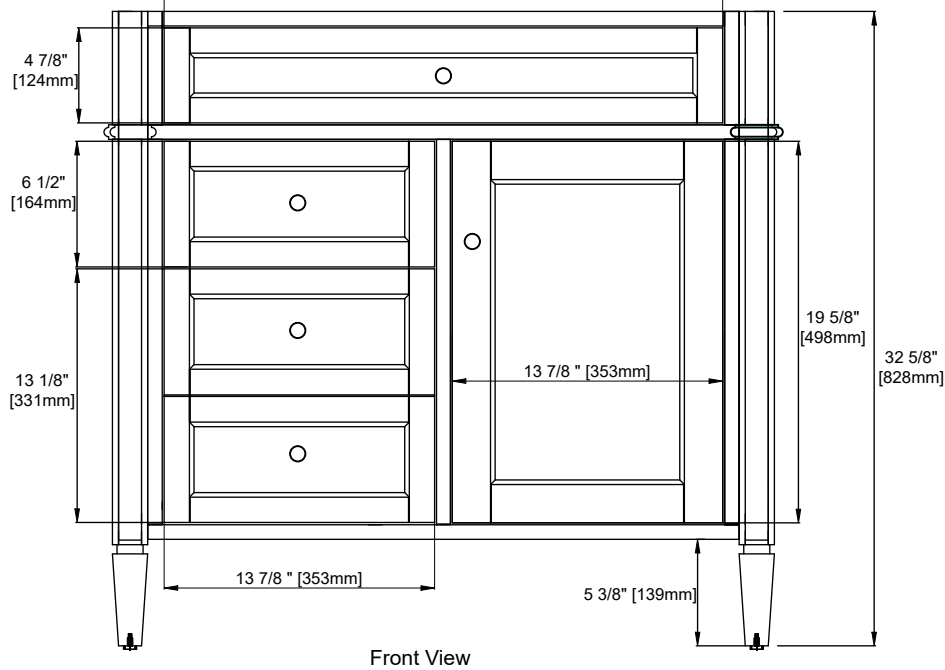

36" VANITY

Bright White

Features and Materials

Solids: Yellow Poplar
Panels: Plywood
Installation Type: Floor Standing
Number of Doors: One
Number of Drawers: Two
Wooden Backsplash
Number of Tip Outs: One
Drawer Box Material and Construction: 12mm Plywood/English Dovetail Joinery
Hardware Material and Finish: Zinc Alloy in Satin Nickel Finish
Aluminum Laminate Drawer Liners
Full Extension, Soft Close Glides
European Soft Close Hinges
Vanity Top Included: NO, Optional 3cm Tops Available with Sinks
Number of Basins: One- with optional 3cm top
Fits Drain Hole Size: 1-3/4"
Overflow: Front facing
Assembly Required: Installation of optional 3cm top with sink
Adjustable levelers

Dimension

Width: 34-3/8"
Depth: 22-7/8"
Height: 32-5/8"
Rough-In Height: 21-1/2"

36" VANITY

34-3/8"

Knob

36" VANITY