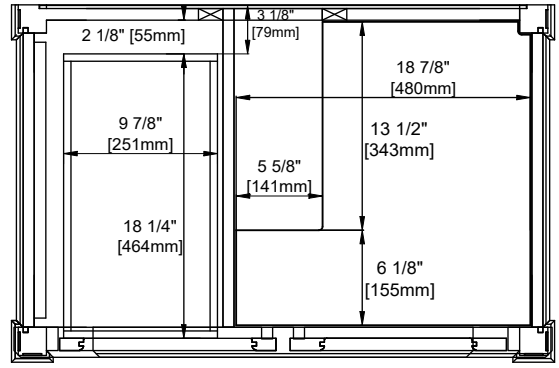

36" VANITY

Bright White

Features and Materials

Solids: Yellow Poplar
Panels: Plywood
Installation Type: Floor Standing
Number of Doors: One
Number of Drawers: Two
Wooden Backsplash
Number of Tip Outs: One
Drawer Box Material and Construction: 12mm Plywood/English Dovetail Joinery
Hardware Material and Finish: Zinc Alloy in Satin Nickel Finish
Aluminum Laminate Drawer Liners
Full Extension, Soft Close Glides
European Soft Close Hinges
Vanity Top Included: NO, Optional 3cm Tops Available with Sinks
Number of Basins: One- with optional 3cm top
Fits Drain Hole Size: 1-3/4"
Overflow: Front facing
Assembly Required: Installation of optional 3cm top with sink
Adjustable levelers

Dimension

Width: 34-3/8"
Depth: 22-7/8"
Height: 32-5/8"
Rough-In Height: 21-1/2"

36" VANITY

34-3/8"

Knob

36" VANITY