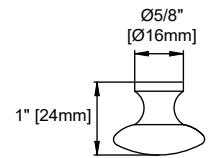

36" VANITY

Bright White

Features and Materials

Solids: Yellow Poplar
Panels: Plywood
Installation Type: Floor Standing
Number of Doors: One
Number of Drawers: Two
Wooden Backsplash
Number of Tip Outs: One
Drawer Box Material and Construction: 12mm Plywood/English Dovetail Joinery
Hardware Material and Finish: Zinc Alloy in Satin Nickel Finish
Aluminum Laminate Drawer Liners
Full Extension, Soft Close Glides
European Soft Close Hinges
Vanity Top Included: NO, Optional 3cm Tops Available with Sinks
Number of Basins: One- with optional 3cm top
Fits Drain Hole Size: 1-3/4"
Overflow: Front facing
Assembly Required: Installation of optional 3cm top with sink
Adjustable levelers

Dimension

Width: 34-3/8"
Depth: 22-7/8"
Height: 32-5/8"
Rough-In Height: 21-1/2"

36" VANITY

34-3/8"

Knob

36" VANITY