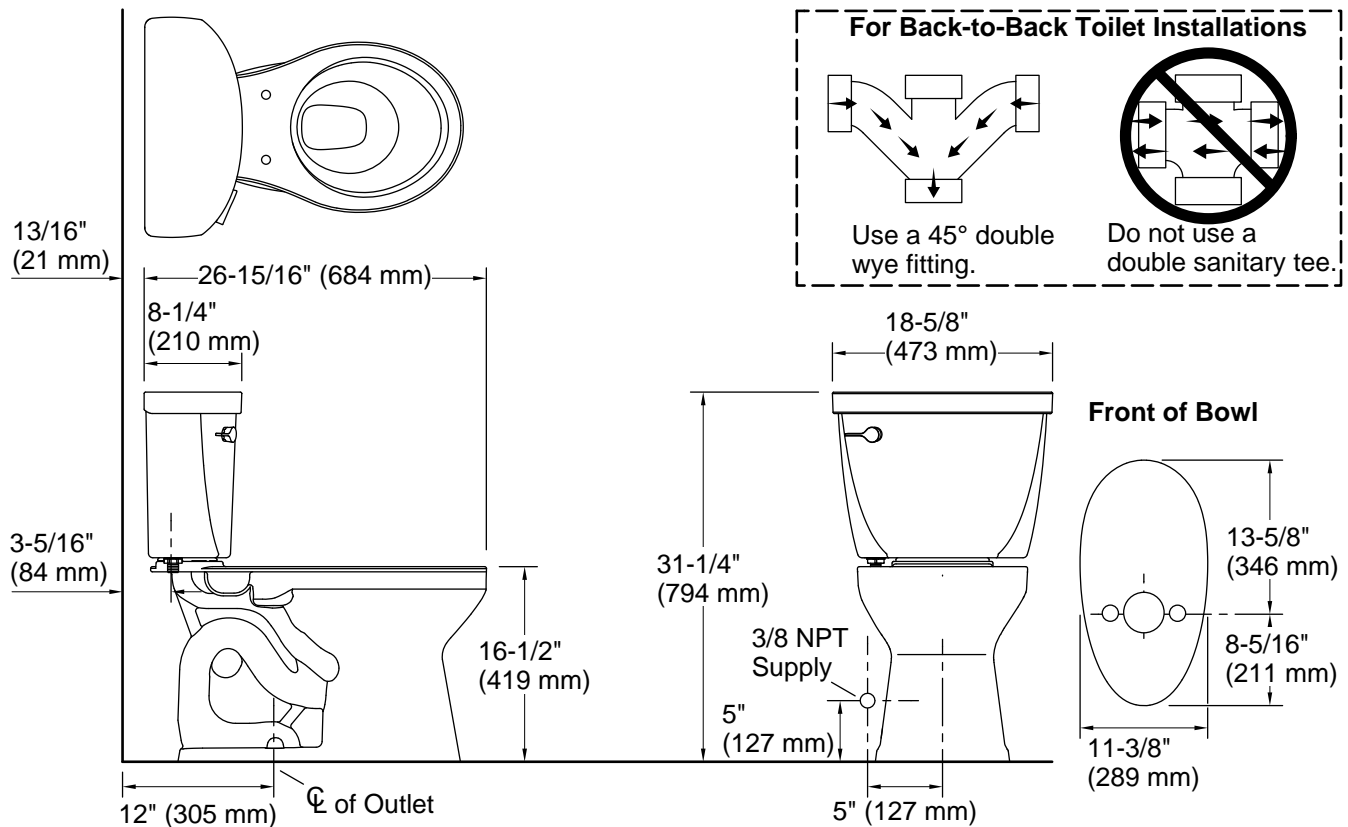

Cimarron®

Two-piece round-front toilet, 1.28 gpf
K-31641-DRY

Features

- Two-piece design
- Round-front bowl offers an ideal solution for smaller bathrooms and powder rooms
- Comfort Height® feature offers chair-height seating that makes sitting down and standing up easier for most adults
- 1.28 gpf (4.8 lpf)
- Left-hand Polished Chrome trip lever
- 2-1/8" (54 mm) fully glazed trapway
- Revolution 360® flushing technology generates a forceful swirling motion to keep the bowl clean longer
- Sanitary guard where bowl and tank meet for ease of cleaning
- CleanCoat™ surface treatment inhibits the growth of water scale and mineral stains for improved ease of cleaning
- AquaPiston® canister optimizes the flow out of the tank, harnessing gravity and the natural powerful reducing cascade of water to increase the power and effectiveness of the flush
- Easy-to-flush canister design requires less force to actuate than a 3" (76 mm) flapper, and has 90% less exposed seal material which resists conditions that cause wear, tear, shrinkage and swelling

Installation

- DryLock® system saves installation time and helps prevent water leakage
- Standard 12" (305 mm) rough-in
- Seat and supply line sold separately

Recommended Products/Accessories

- K-5420 Low-Profile Bolt Caps
- K-76923 PureWash® M250 Quiet-Close™ round-front toilet seat with antimicrobial agent
- K-25986-L Left-hand trip lever

Technical Information

All product dimensions are nominal.

Toilet type:	Floor-mount
Waste Outlet:	Floor
Flush type:	Revolution 360, AquaPiston
Trap passageway:	2-1/8" (54 mm)
Water surface size:	8-5/8" x 7-13/16" (218 mm x 198 mm)
Rim to water surface:	6-5/8" (168 mm)
Rough-in:	12" (305 mm)
Seat-mounting holes:	5-1/2" (140 mm)