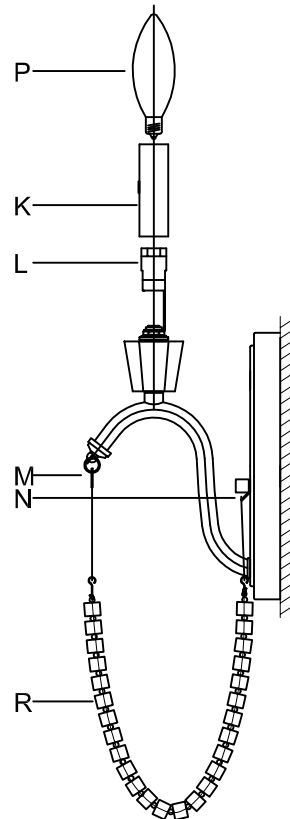

Assembly & Installation Instructions

CAUTION: Read instructions carefully and turn electricity off at main circuit breaker panel before beginning installation.

WARNING - If any Special Control Devices are used with this Fixture, Follow the Instructions Carefully to assure full compliance with N.E.C. requirements. If there are any questions, contact a Qualified Electrical Contractor.
 WARNING - This product contains chemicals known to the State of California to cause cancer, birth defects and /or other reproductive harm. Thoroughly wash hands after installing, handling, cleaning, or otherwise touching this product.
 CAUTION - All glass is fragile, use care when handling Glass component(s) and or Lamp(s).

CANOPY MOUNTING & WIRE CONNECTION ASSEMBLY STEPS:

1. D,E → A
2. Q → D
3. B,A → C
4. F → G
5. H,J → D

FIXTURE ASSEMBLY STEPS:

1. R → M,N
2. K → L
3. P → L

B, C, G & P
 (NOT FURNISHED)
 (NO INCLUIDA)
 (NON FOURNIE)