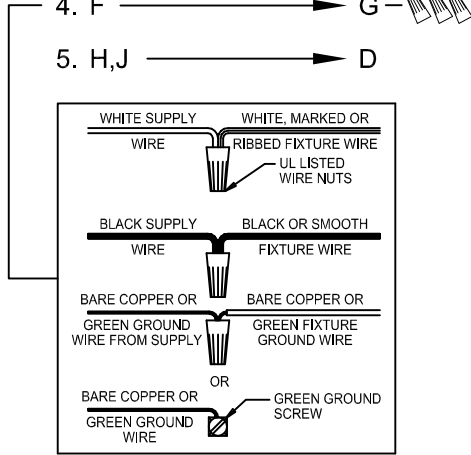

Assembly & Installation Instructions

CAUTION: Read instructions carefully and turn electricity off at main circuit breaker panel before beginning installation.

WARNING - If any Special Control Devices are used with this Fixture, Follow the Instructions Carefully to assure full compliance with N.E.C. requirements. If there are any questions, contact a Qualified Electrical Contractor.
 WARNING - This product contains chemicals known to the State of California to cause cancer, birth defects and /or other reproductive harm. Thoroughly wash hands after installing, handling, cleaning, or otherwise touching this product.
 CAUTION - All glass is fragile, use care when handling Glass component(s) and or Lamp(s).

CANOPY MOUNTING & WIRE CONNECTION ASSEMBLY STEPS:

1. D,E → A
2. Q → D
3. B,A → C
4. F → G
5. H,J → D

FIXTURE ASSEMBLY STEPS:

1. R → M,N
2. K → L
3. P → L

B, C, G & P
 (NOT FURNISHED)
 (NO INCLUIDA)
 (NON FOURNIE)

Instructions d'Assemblage et Installation

MISE EN GARDE: Lire les instructions avec soin et couper le courant au disjoncteur central avant de commencer l'installation.

AVERTISSEMENT - S'il y a d'autres mécanismes régulateurs qui s'emploient avec ce dispositif, suivre soigneusement les instructions pour satisfaire aux exigences NEC. Si vous avez des questions, consulter un électricien qualifié.