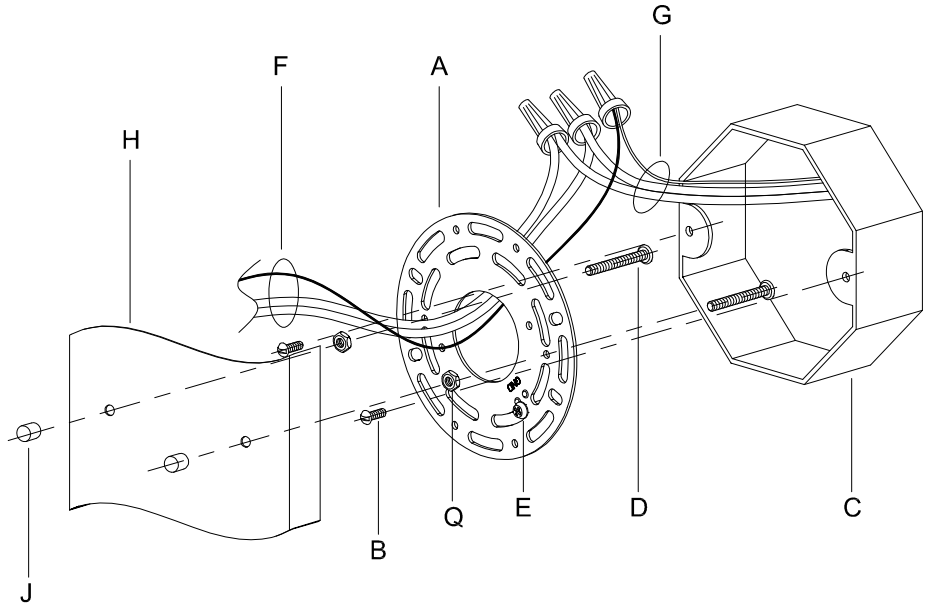

Assembly & Installation Instructions

CAUTION: Read instructions carefully and turn electricity off at main circuit breaker panel before beginning installation.

WARNING - If any Special Control Devices are used with this Fixture, Follow the Instructions Carefully to assure full compliance with N.E.C. requirements. If there are any questions, contact a Qualified Electrical Contractor.
 WARNING - This product contains chemicals known to the State of California to cause cancer, birth defects and /or other reproductive harm. Thoroughly wash hands after installing, handling, cleaning, or otherwise touching this product.
 CAUTION - All glass is fragile, use care when handling Glass component(s) and or Lamp(s).

CANOPY MOUNTING & WIRE CONNECTION ASSEMBLY STEPS:

1. D,E → A
2. Q → D
3. B,A → C
4. F → G
5. H,J → D

FIXTURE ASSEMBLY STEPS:

1. R → M,N
2. K → L
3. P → L

B, C, G & P
 (NOT FURNISHED)
 (NO INCLUIDA)
 (NON FOURNIE)