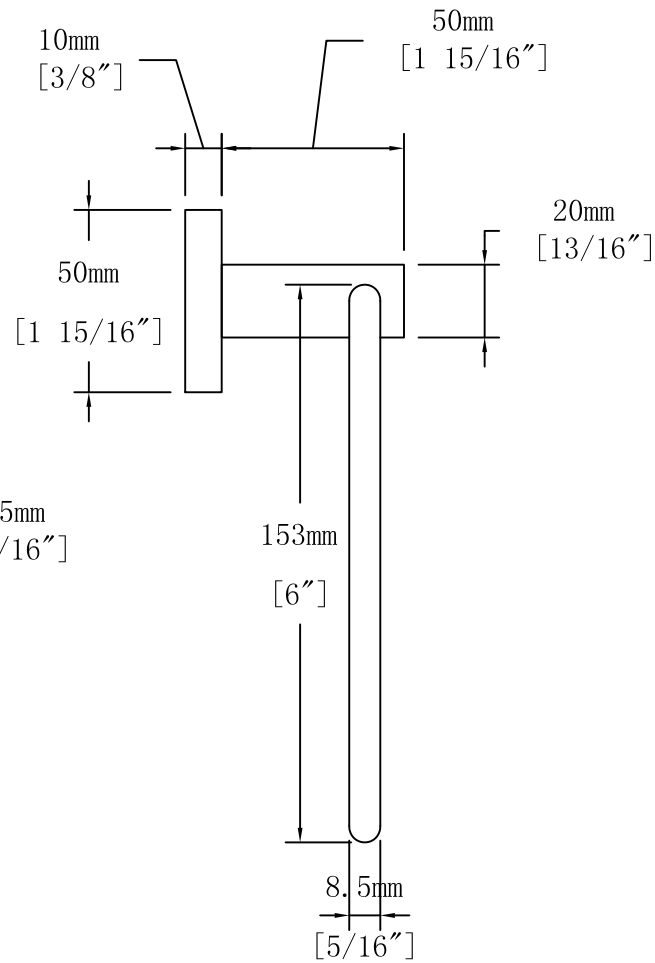

Front View

Side View

BATHLYN

Item NO.

LIZ-101MB/LIZ-401SN/LIZ-201G/LIZ-301C

Size

Description

Robe Hook

Date

2022-8-11

Top View

Front View

BATHLYN	Item NO.	LIZ-104MB/LIZ-404SN/LIZ-204G/LIZ-304C	Size	
	Description	Toilet Paper Holder	Date	2022-8-11

<b>BATHLYN</b>	Item NO.	LIZ-103MB/LIZ-403SN/LIZ-203G/LIZ-303C	Size	
	Description	24" Towel Bar	Date	2022-8-11

Front View

Side View

BATHLYN

Item NO.

LIZ-102MB/LIZ-402SN/LIZ-202G/LIZ-302C

Size

Description

Towel Ring