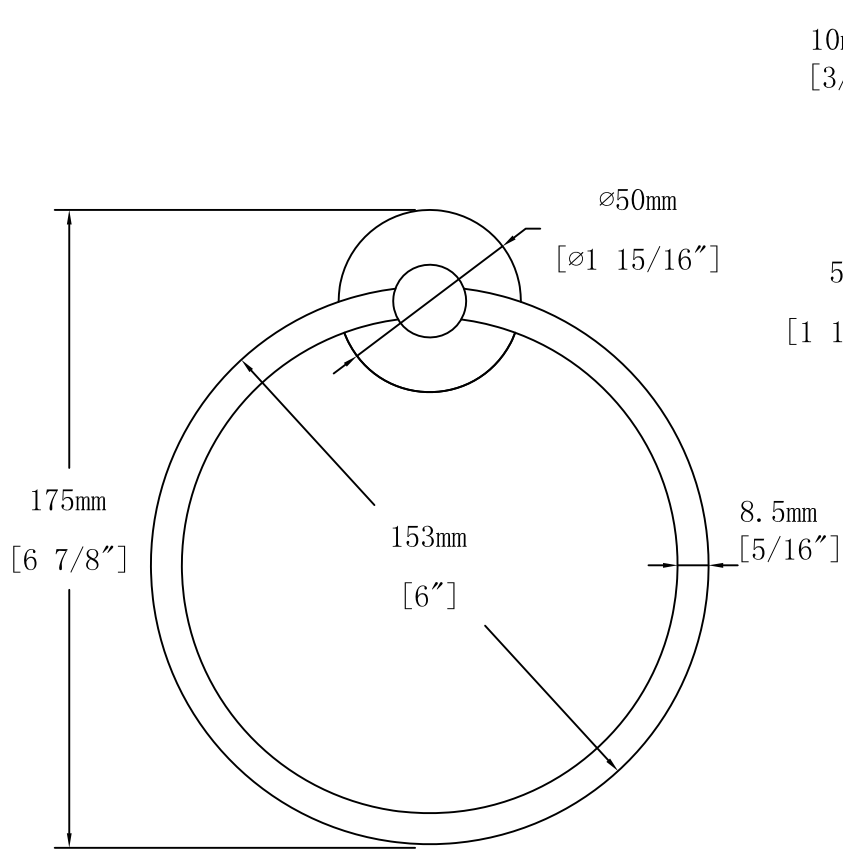

Front View

Side View

BATHLYN

Item NO.

LIZ-101MB/LIZ-401SN/LIZ-201G/LIZ-301C

Size

Description

Robe Hook

Date

2022-8-11

Top View

Front View

BATHLYN	Item NO.	LIZ-104MB/LIZ-404SN/LIZ-204G/LIZ-304C	Size	
	Description	Toilet Paper Holder	Date	2022-8-11

<b>BATHLYN</b>	Item NO.	LIZ-103MB/LIZ-403SN/LIZ-203G/LIZ-303C	Size	
	Description	24" Towel Bar	Date	2022-8-11

Front View

Side View

BATHLYN

Item NO.

LIZ-102MB/LIZ-402SN/LIZ-202G/LIZ-302C

Size

Description

Towel Ring