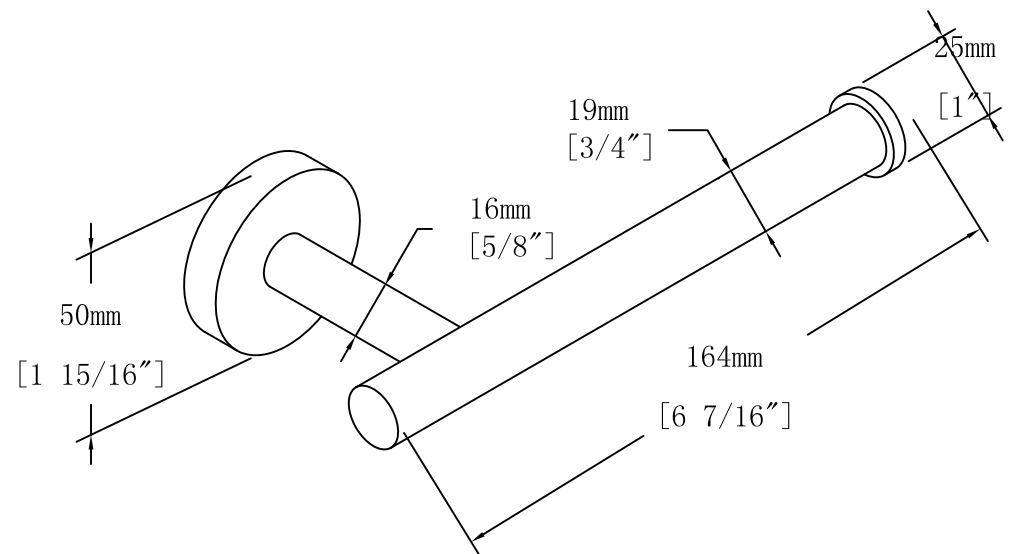

Front View

Side View

BATHLYN

Item NO.

LIZ-101MB/LIZ-401SN/LIZ-201G/LIZ-301C

Size

Description

Robe Hook

Date

2022-8-11

Top View

Front View

BATHLYN	Item NO.	LIZ-104MB/LIZ-404SN/LIZ-204G/LIZ-304C	Size	
	Description	Toilet Paper Holder	Date	2022-8-11

<b>BATHLYN</b>	Item NO.	LIZ-103MB/LIZ-403SN/LIZ-203G/LIZ-303C	Size	
	Description	24" Towel Bar	Date	2022-8-11

Front View

Side View

BATHLYN

Item NO.

LIZ-102MB/LIZ-402SN/LIZ-202G/LIZ-302C

Size

Description

Towel Ring