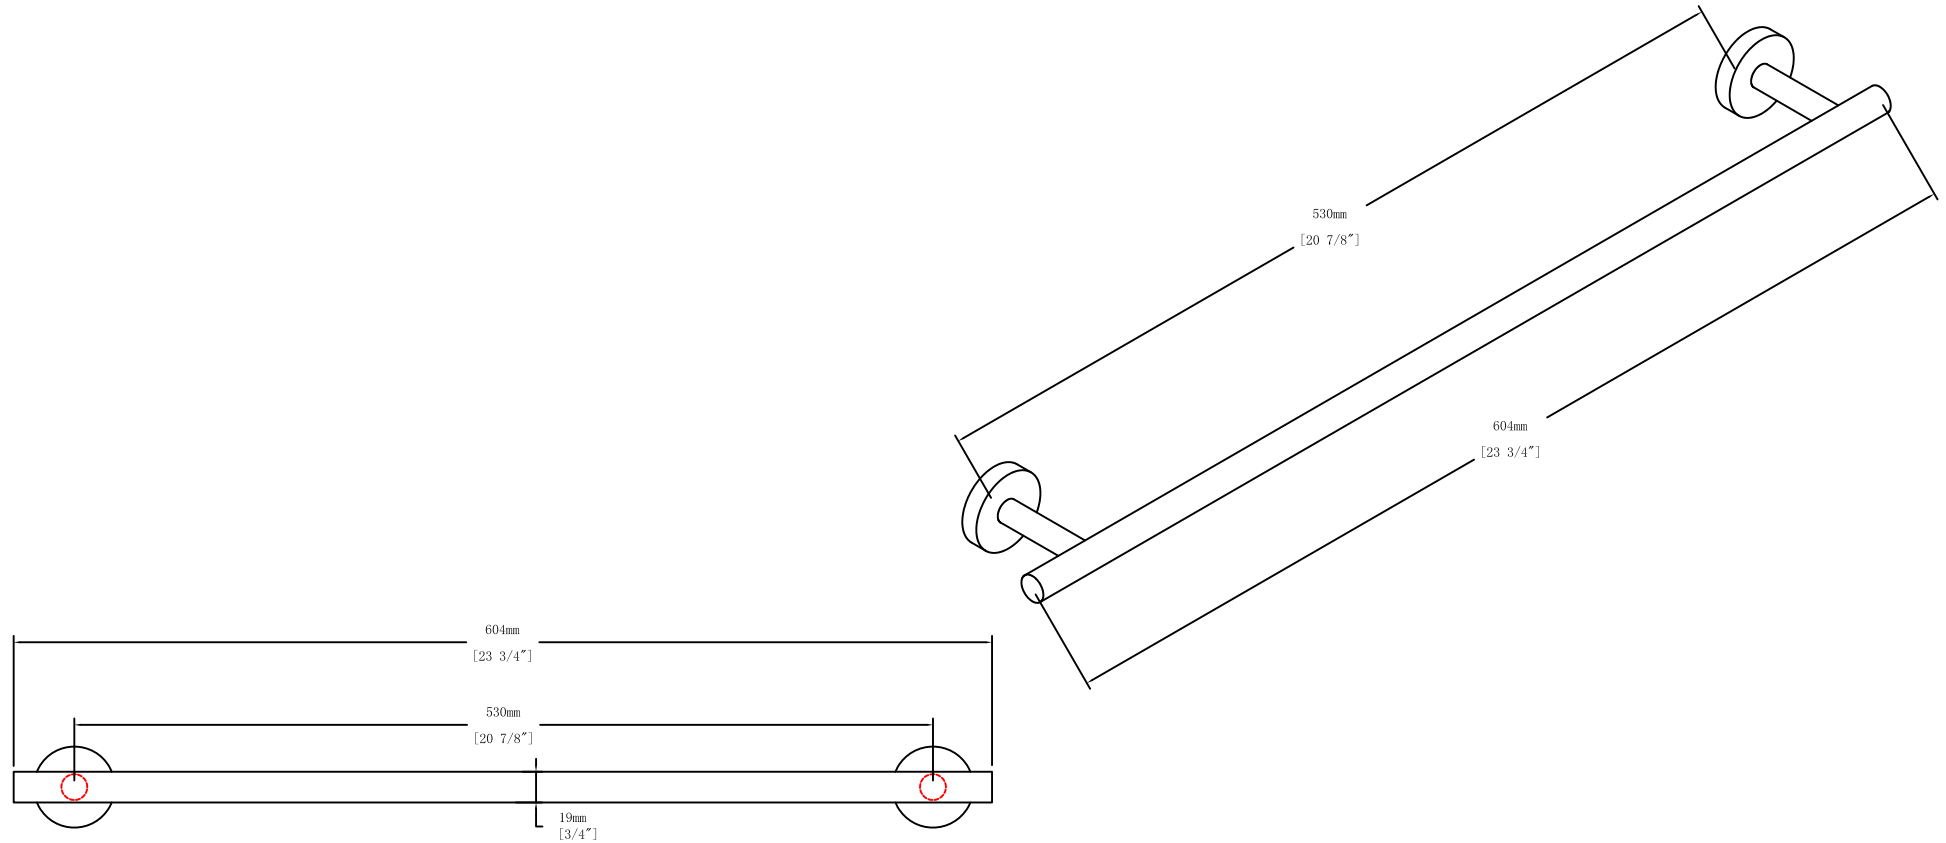

Front View

Side View

BATHLYN

Item NO.

LIZ-101MB/LIZ-401SN/LIZ-201G/LIZ-301C

Size

Description

Robe Hook

Date

2022-8-11

Top View

Front View

BATHLYN	Item NO.	LIZ-104MB/LIZ-404SN/LIZ-204G/LIZ-304C	Size	
	Description	Toilet Paper Holder	Date	2022-8-11

<b>BATHLYN</b>	Item NO.	LIZ-103MB/LIZ-403SN/LIZ-203G/LIZ-303C	Size	
	Description	24" Towel Bar	Date	2022-8-11

Front View

Side View

BATHLYN

Item NO.

LIZ-102MB/LIZ-402SN/LIZ-202G/LIZ-302C

Size

Description

Towel Ring