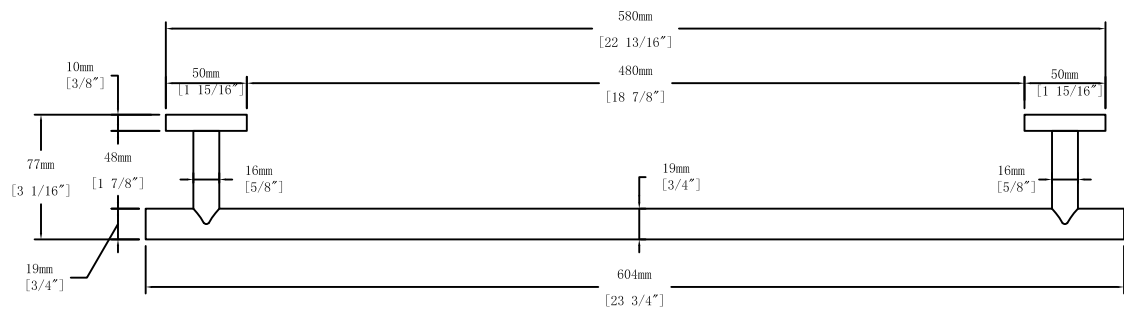

Front View

Side View

BATHLYN

Item NO.

LIZ-101MB/LIZ-401SN/LIZ-201G/LIZ-301C

Size

Description

Robe Hook

Date

2022-8-11

Top View

Front View

BATHLYN	Item NO.	LIZ-104MB/LIZ-404SN/LIZ-204G/LIZ-304C	Size	
	Description	Toilet Paper Holder	Date	2022-8-11

<b>BATHLYN</b>	Item NO.	LIZ-103MB/LIZ-403SN/LIZ-203G/LIZ-303C	Size	
	Description	24" Towel Bar	Date	2022-8-11

Front View

Side View

BATHLYN

Item NO.

LIZ-102MB/LIZ-402SN/LIZ-202G/LIZ-302C

Size

Description

Towel Ring