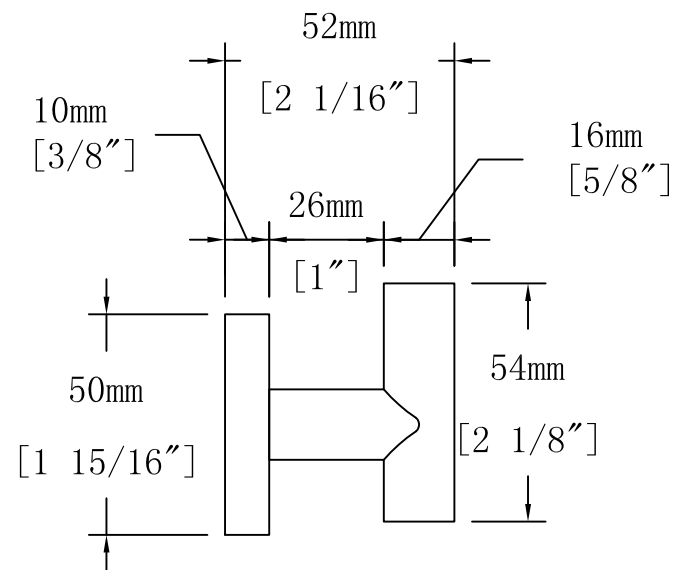

Front View

Side View

BATHLYN

Item NO.

LIZ-101MB/LIZ-401SN/LIZ-201G/LIZ-301C

Size

Description

Robe Hook

Date

2022-8-11

Top View

Front View

BATHLYN	Item NO.	LIZ-104MB/LIZ-404SN/LIZ-204G/LIZ-304C	Size	
	Description	Toilet Paper Holder	Date	2022-8-11

<b>BATHLYN</b>	Item NO.	LIZ-103MB/LIZ-403SN/LIZ-203G/LIZ-303C	Size	
	Description	24" Towel Bar	Date	2022-8-11

Front View

Side View

BATHLYN

Item NO.

LIZ-102MB/LIZ-402SN/LIZ-202G/LIZ-302C

Size

Description

Towel Ring