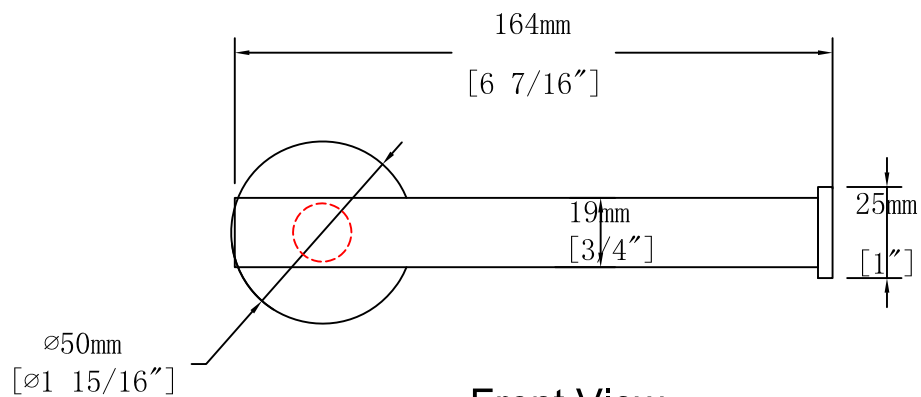

Front View

Side View

BATHLYN

Item NO.

LIZ-101MB/LIZ-401SN/LIZ-201G/LIZ-301C

Size

Description

Robe Hook

Date

2022-8-11

Top View

Front View

BATHLYN	Item NO.	LIZ-104MB/LIZ-404SN/LIZ-204G/LIZ-304C	Size	
	Description	Toilet Paper Holder	Date	2022-8-11

<b>BATHLYN</b>	Item NO.	LIZ-103MB/LIZ-403SN/LIZ-203G/LIZ-303C	Size	
	Description	24" Towel Bar	Date	2022-8-11

Front View

Side View

BATHLYN

Item NO.

LIZ-102MB/LIZ-402SN/LIZ-202G/LIZ-302C

Size

Description

Towel Ring