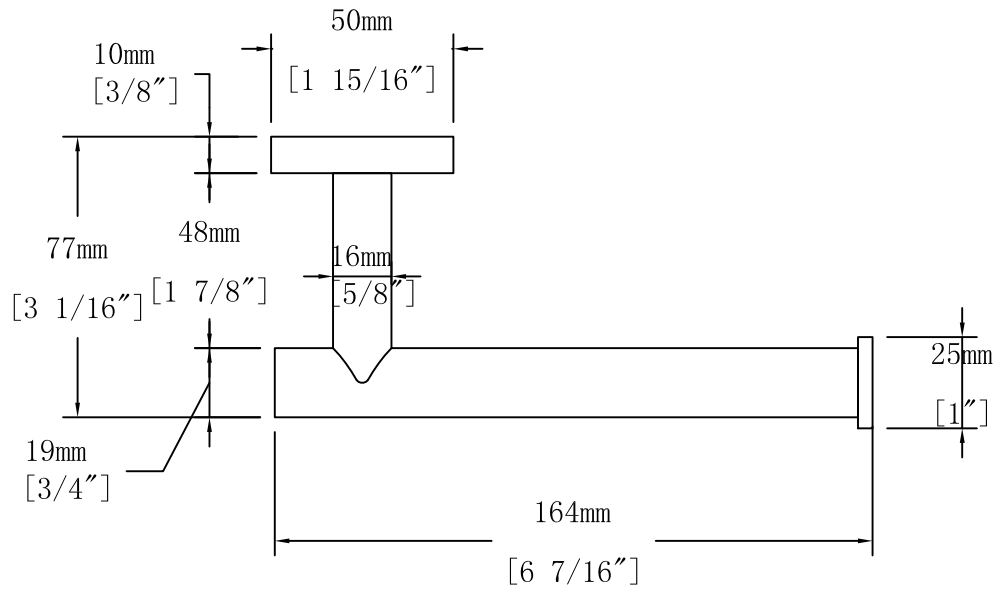

Front View

Side View

BATHLYN

Item NO.

LIZ-101MB/LIZ-401SN/LIZ-201G/LIZ-301C

Size

Description

Robe Hook

Date

2022-8-11

Top View

Front View

BATHLYN	Item NO.	LIZ-104MB/LIZ-404SN/LIZ-204G/LIZ-304C	Size	
	Description	Toilet Paper Holder	Date	2022-8-11

<b>BATHLYN</b>	Item NO.	LIZ-103MB/LIZ-403SN/LIZ-203G/LIZ-303C	Size	
	Description	24" Towel Bar	Date	2022-8-11

Front View

Side View

BATHLYN

Item NO.

LIZ-102MB/LIZ-402SN/LIZ-202G/LIZ-302C

Size

Description

Towel Ring