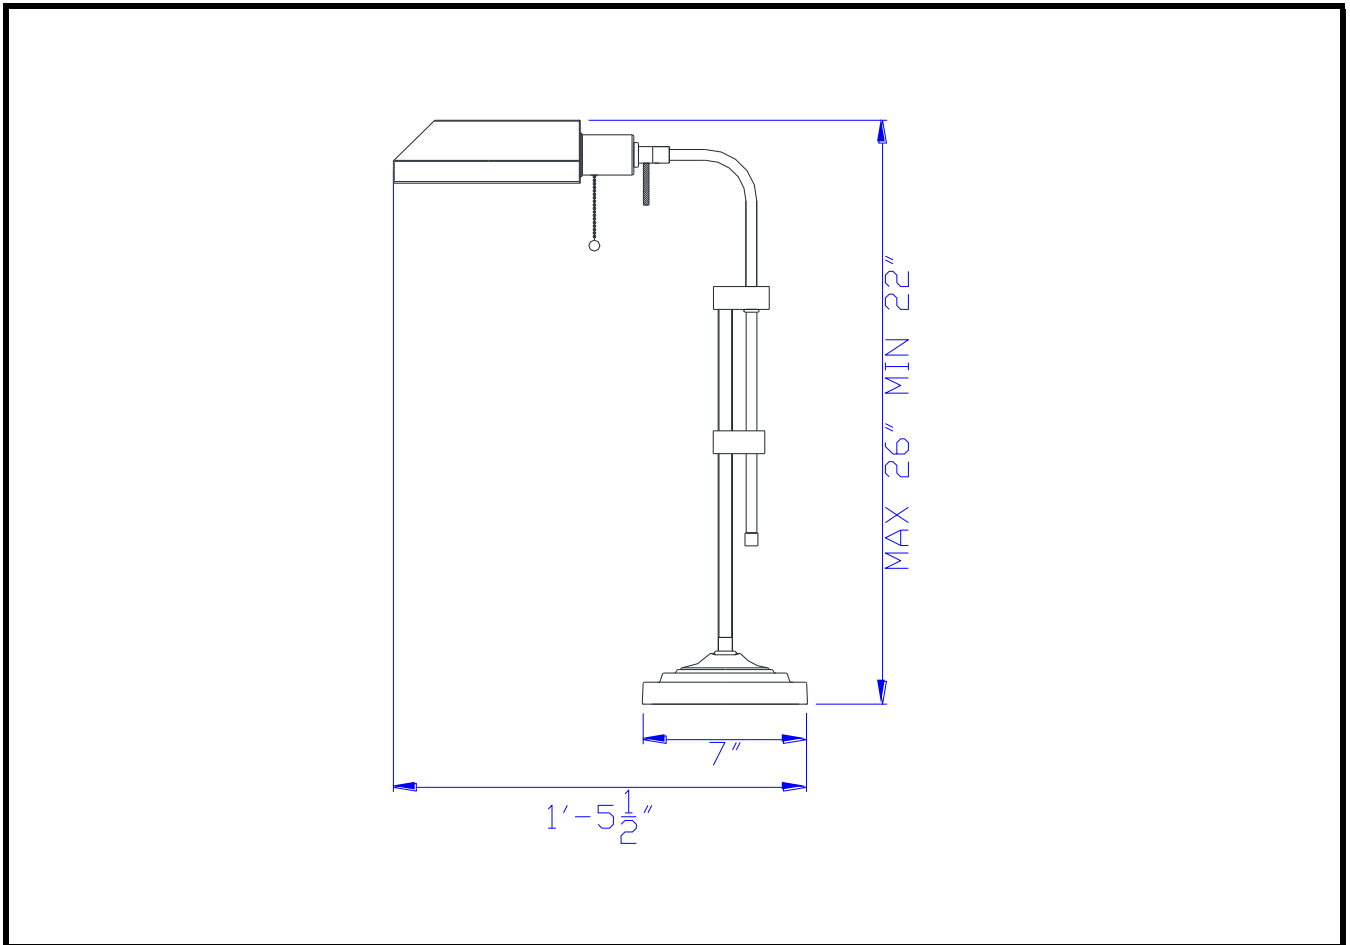

Type: _____

Project: _____

Catalog No.: _____

Lamp/Wattage: _____

Specifications subject to change without notice

Drawing:

Description: Table Lamp with Adjustable Pole

Material: Metal

Finish : DB (Dark Bronze)

Height: 26"

Base Width: 7"

Wattage : 60W

Socket : Medium Base (E27)

Switch: On/OFF Pull Chain

Bulb: Incandescent, CFL

Wire Length: 6'

Wire Color: Black

Material: Metal

Shade size: 8"x4"x 2 3/4"

Certificate : 