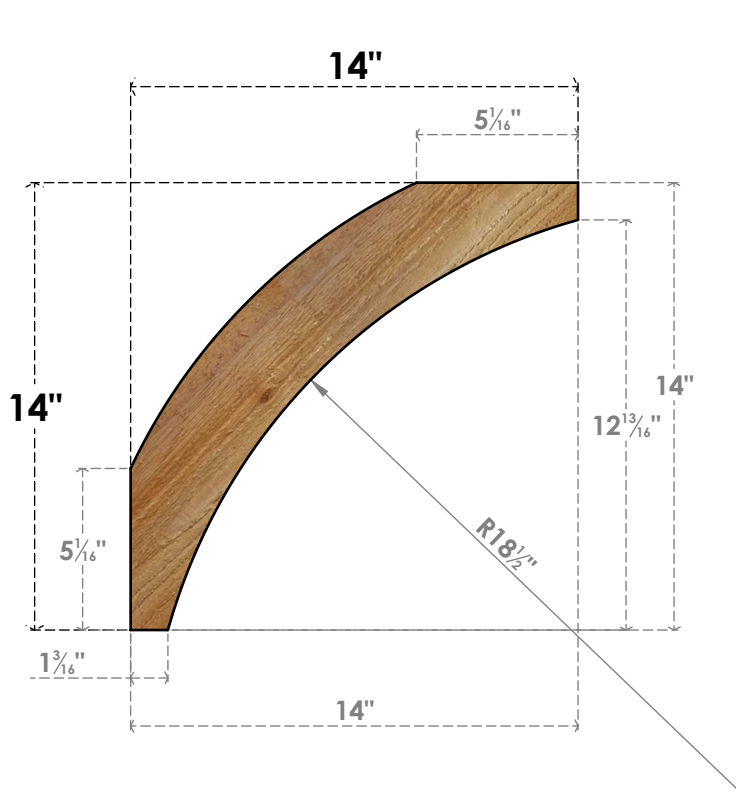

BRC04X14X14THR00RWR

4"W X 14"D X 14"H THORTON ROUGH SAWN BRACE, WESTERN RED CEDAR

SIDE

FRONT

EKENA MILLWORK
 2300 WEST MAIN ST.
 CLARKSVILLE, TX 75426
 TOLL FREE: 866-607-0453
 WWW.EKENAMILLWORK.COM

NOTES

1. INSTALLATION TO BE COMPLETED IN ACCORDANCE WITH MANUFACTURER'S SPECIFICATIONS.
2. DRAWING MAY NOT BE TO SCALE
3. THIS DRAWING IS INTENDED FOR DESIGN AND PLANNING PURPOSES ONLY.
4. ALL INFORMATION CONTAINED HEREIN WAS CURRENT AT THE TIME OF DEVELOPMENT BUT MUST BE REVIEWED AND APPROVED BY THE PRODUCT MANUFACTURER TO BE CONSIDERED ACCURATE.
5. PRODUCTS ARE NOT KILN DRIED. THIS ITEM IS UNIQUE AND WILL CONTAIN THE NATURAL VARIATIONS THAT THE WOOD SPECIES OFFERS. THIS MAY RESULT IN VARIATIONS UP TO 1/4"