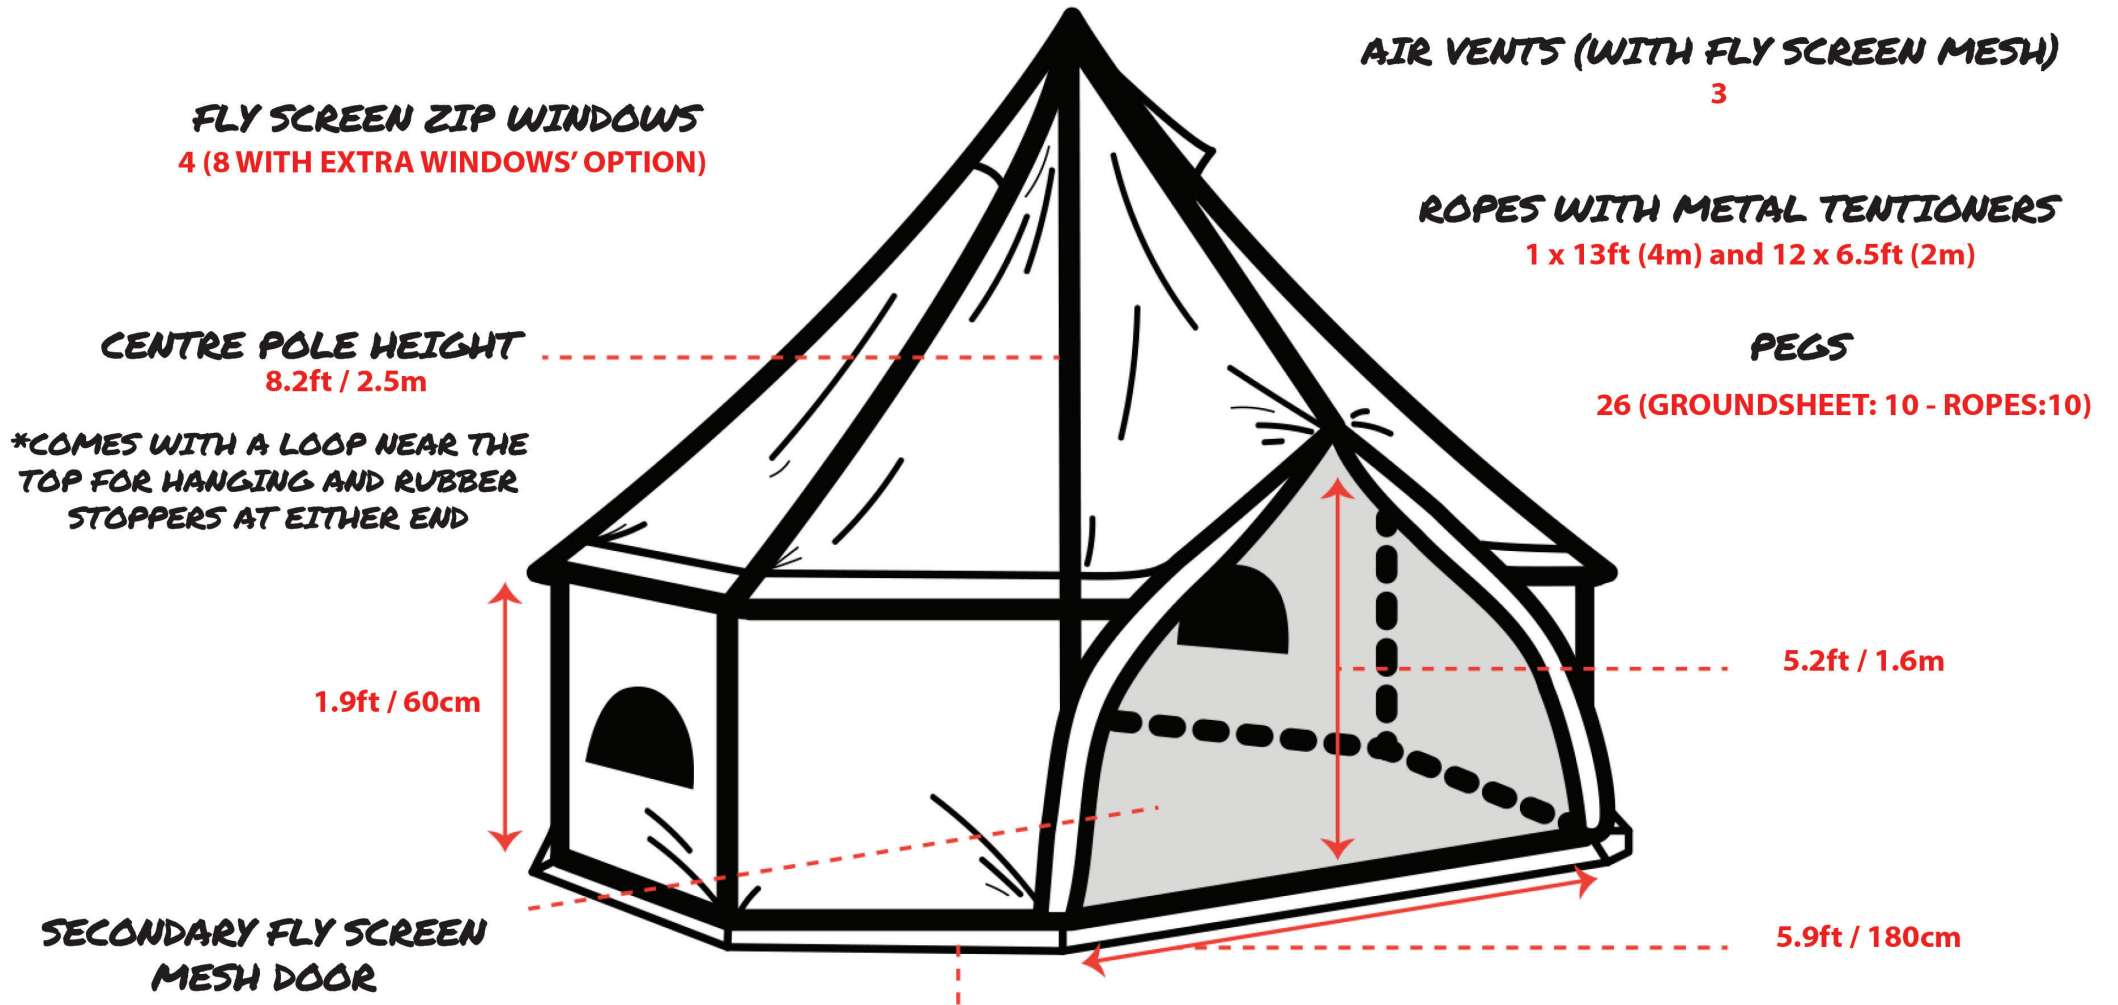

BELL TENT SPECS

13' FOOT (4M) TENT

GROUNDSHEET: RAISED 10CM / 3.9 OR OPTIONAL TO LIE FLAT