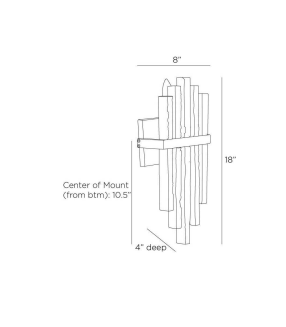

FAIRFAX SCONCE

DWC59
 White
 H: 18 IN
 W: 8 IN
 D: 4 IN

With a silhouette inspired by the ranks of a pipe organ, echoing forms of white chiseled alabaster are mounted on a rectangular backplate of English bronzed-plated iron. The raw chiseled edges of each unique piece of stone highlight the character of Fairfax's materials. Damp-rated, although limited covered outdoor areas may affect finish. Finish will vary.