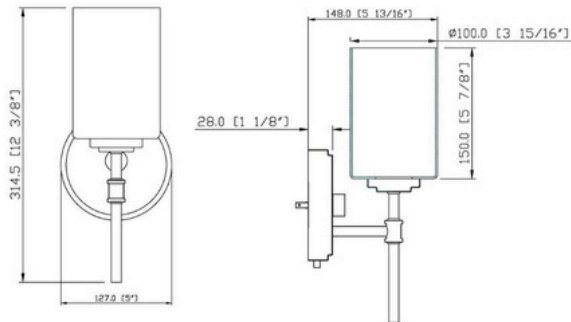

Light Source

Lamp Not Included

Lamp Type: E26

Light Source: ST58

Number of bulbs: 1

Max Wattage/Range: 60W

Voltage: 120

Socket Type: Ceramic

Mounting / Installations

SkyPlug Plug-in Mounting System

Lead Wire Length: 25.59"

Wire Type: 1015 105°C

Location Rating: Damp

Luminaire Support: Max. 50 lbs

SkyPlug: SPU-3L

SkyOutlet: SR-3L