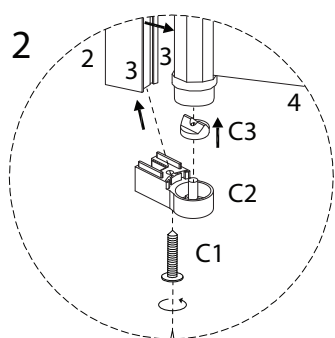

Tools and safety icons for the task:

- Top box: Pencil, mallet, screwdriver, and power drill. Includes a warning triangle icon.
- Bottom box: Utility knife, level, square, and hand saw. Includes a warning triangle icon.
- Time icon: A clock face with the number 60' below it.
- Person icon: A stick figure with the number 2 below it.

D2

x 1

D3

x 1

E

x 1

1

2 x 1	3 x 2	4 x 1			
C1 M4 x 25 x 2	C2 x 1	C3 x 1	C4 x 1	C5 x 1	C6 x 1

2

1
x 1

A1
M4
x 30
x 3

A2
x 3

3

B1

x 3

B2