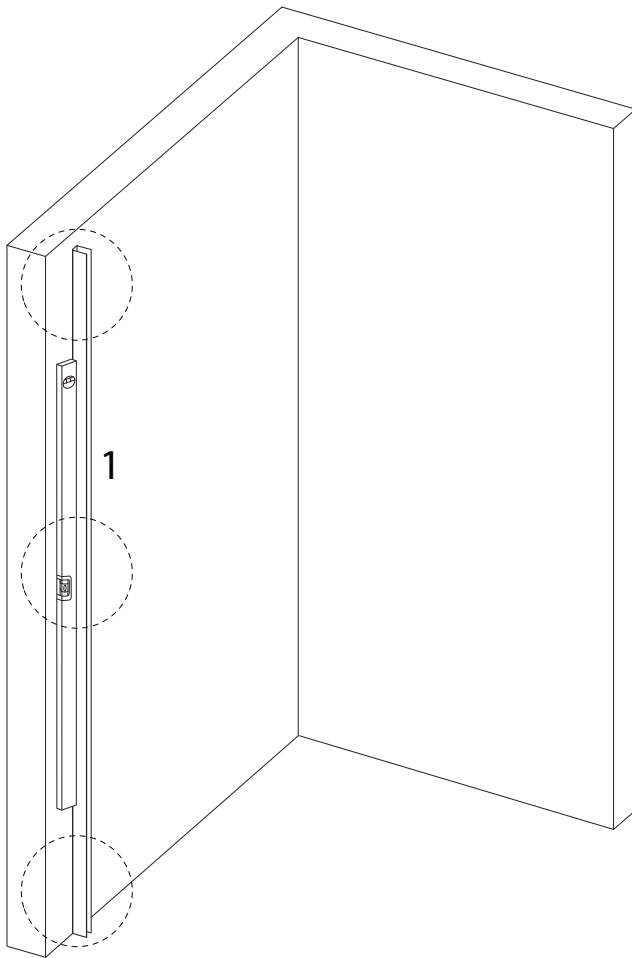

2

1
x 1

A1
M4
x 30
x 3

A2
x 3