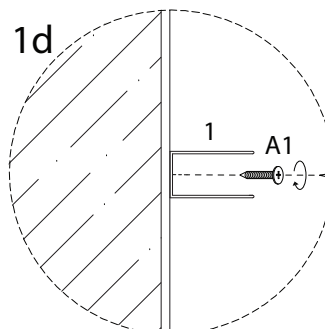

Tools and safety icons for the task:

- Top box: Pencil, mallet, screwdriver, and power drill. Includes a warning triangle icon.
- Bottom box: Utility knife, level, square, and hand saw. Includes a warning triangle icon.
- Time icon: A clock face with the number 60' below it.
- Person icon: A stick figure with the number 2 below it.

D2

x 1

D3

x 1

E

x 1

1

2 x 1	3 x 2	4 x 1			
C1 M4 x 25 x 2	C2 x 1	C3 x 1	C4 x 1	C5 x 1	C6 x 1

2

1
x 1

A1
M4
x 30
x 3

A2
x 3

3

B1

x 3

B2