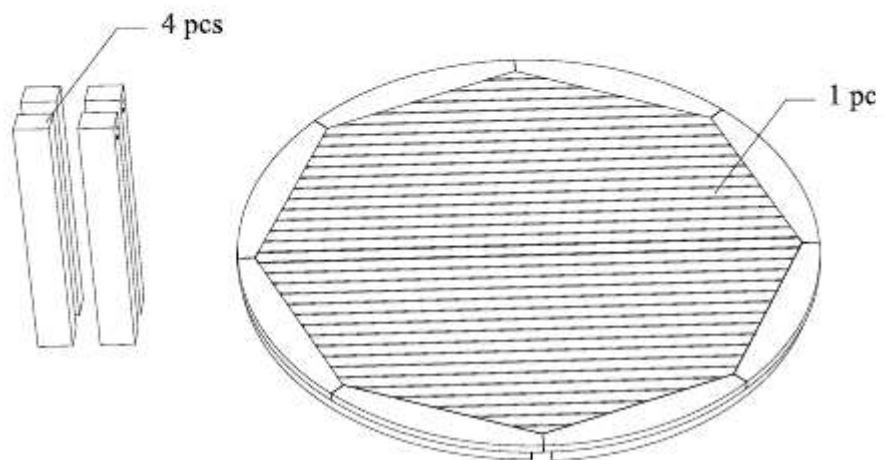

DEEP SEATING SOFA 1 SEATER

CODE SKU NO : EEI-1143-NAT-WHI

1

2

3

**STAINLESS STEEL
HARDWARE**

M 6 X 7cm = 8 pcs

Allen Wrench M4 = 1 pc

4

ROUND COFFEE TABLE

CODE SKU NO : EEI-1153-NAT

1

2

3

STAINLESS STEEL HARDWARE

M 8 X 4cm = 8 pcs

Flat Washer M 8 = 8 pcs

Open Wrench M5 = 1 pc

4