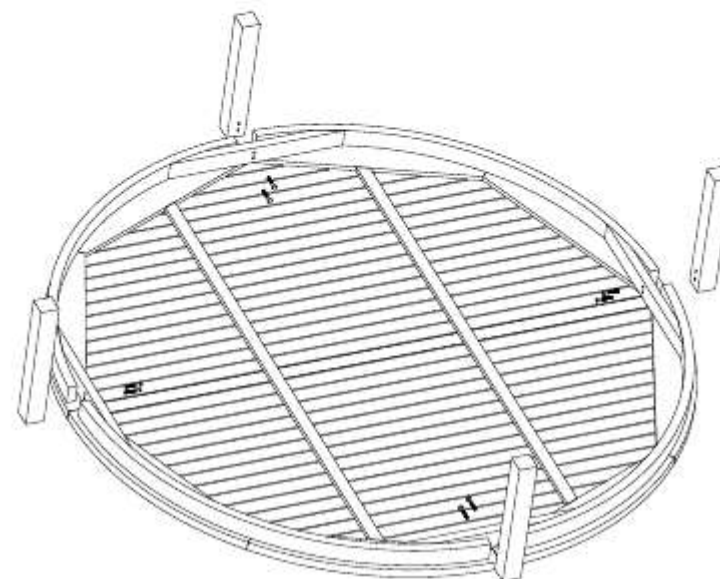

DEEP SEATING SOFA 1 SEATER

CODE SKU NO : EEI-1143-NAT-WHI

1

2

3

**STAINLESS STEEL
HARDWARE**

M 6 X 7cm = 8 pcs

Allen Wrench M4 = 1 pc

4

ROUND COFFEE TABLE

CODE SKU NO : EEI-1153-NAT

1

2

3

STAINLESS STEEL HARDWARE

M 8 X 4cm = 8 pcs

Flat Washer M 8 = 8 pcs

Open Wrench M5 = 1 pc

4