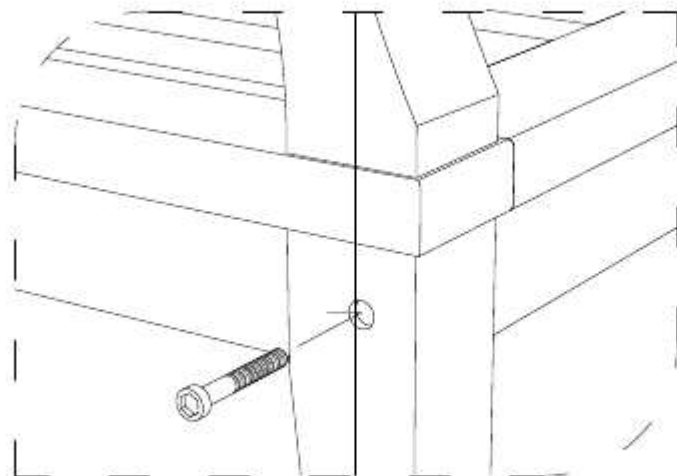

DEEP SEATING SOFA 1 SEATER

CODE SKU NO : EEI-1143-NAT-WHI

1

2

3

**STAINLESS STEEL
HARDWARE**

M 6 X 7cm = 8 pcs

Allen Wrench M4 = 1 pc

4

ROUND COFFEE TABLE

CODE SKU NO : EEI-1153-NAT

1

2

3

STAINLESS STEEL HARDWARE

M 8 X 4cm = 8 pcs

Flat Washer M 8 = 8 pcs

Open Wrench M5 = 1 pc

4