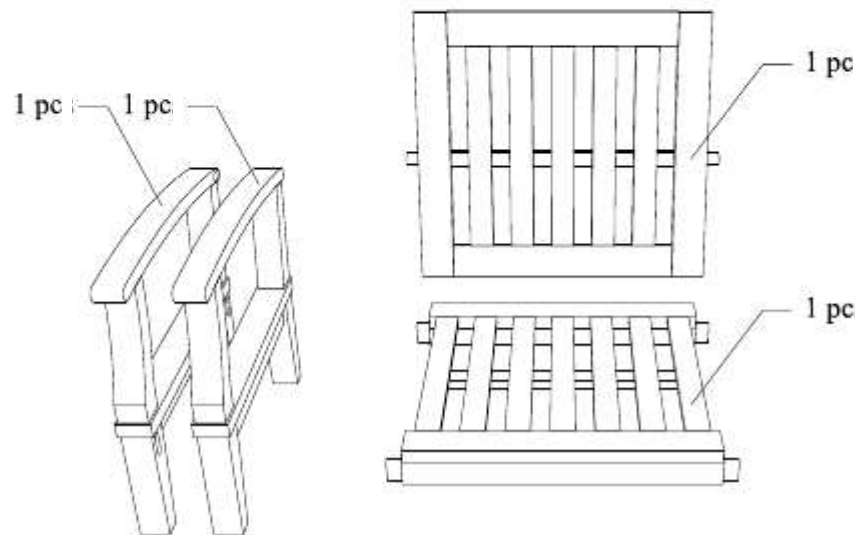

DEEP SEATING SOFA 1 SEATER

CODE SKU NO : EEI-1143-NAT-WHI

1

2

3

**STAINLESS STEEL
HARDWARE**

M 6 X 7cm = 8 pcs

Allen Wrench M4 = 1 pc

4

ROUND COFFEE TABLE

CODE SKU NO : EEI-1153-NAT

1

2

3

STAINLESS STEEL HARDWARE

M 8 X 4cm = 8 pcs

Flat Washer M 8 = 8 pcs

Open Wrench M5 = 1 pc

4