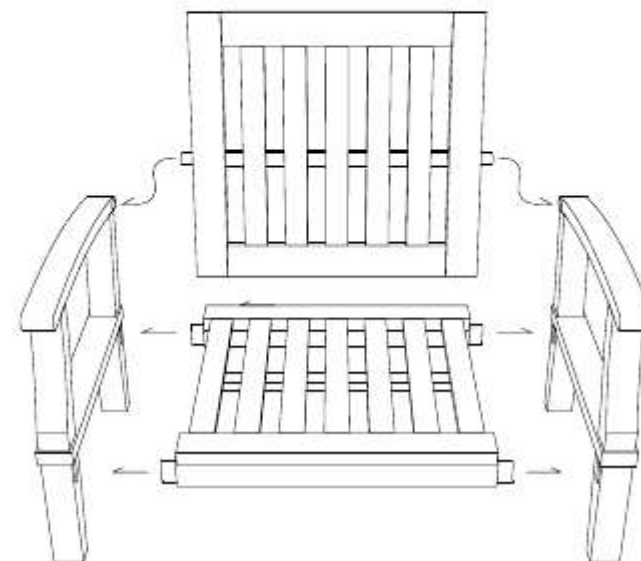

DEEP SEATING SOFA 1 SEATER

CODE SKU NO : EEI-1143-NAT-WHI

1

2

3

**STAINLESS STEEL
HARDWARE**

M 6 X 7cm = 8 pcs

Allen Wrench M4 = 1 pc

4

ROUND COFFEE TABLE

CODE SKU NO : EEI-1153-NAT

1

2

3

STAINLESS STEEL HARDWARE

M 8 X 4cm = 8 pcs