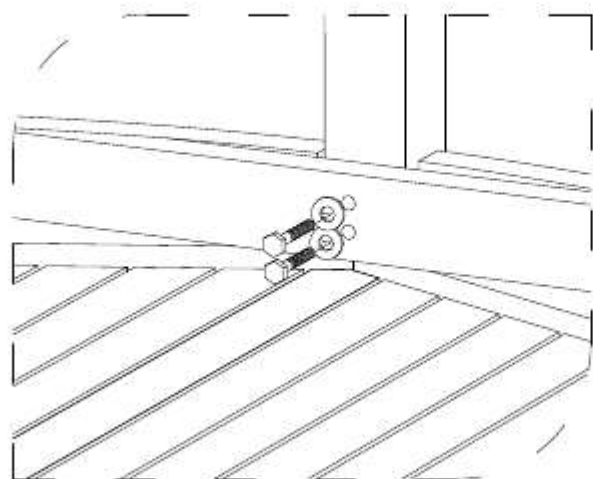

4

ROUND COFFEE TABLE

CODE SKU NO : EEI-1153-NAT

1

2

3

STAINLESS STEEL HARDWARE

M 8 X 4cm = 8 pcs

Flat Washer M 8 = 8 pcs

Open Wrench M5 = 1 pc

4