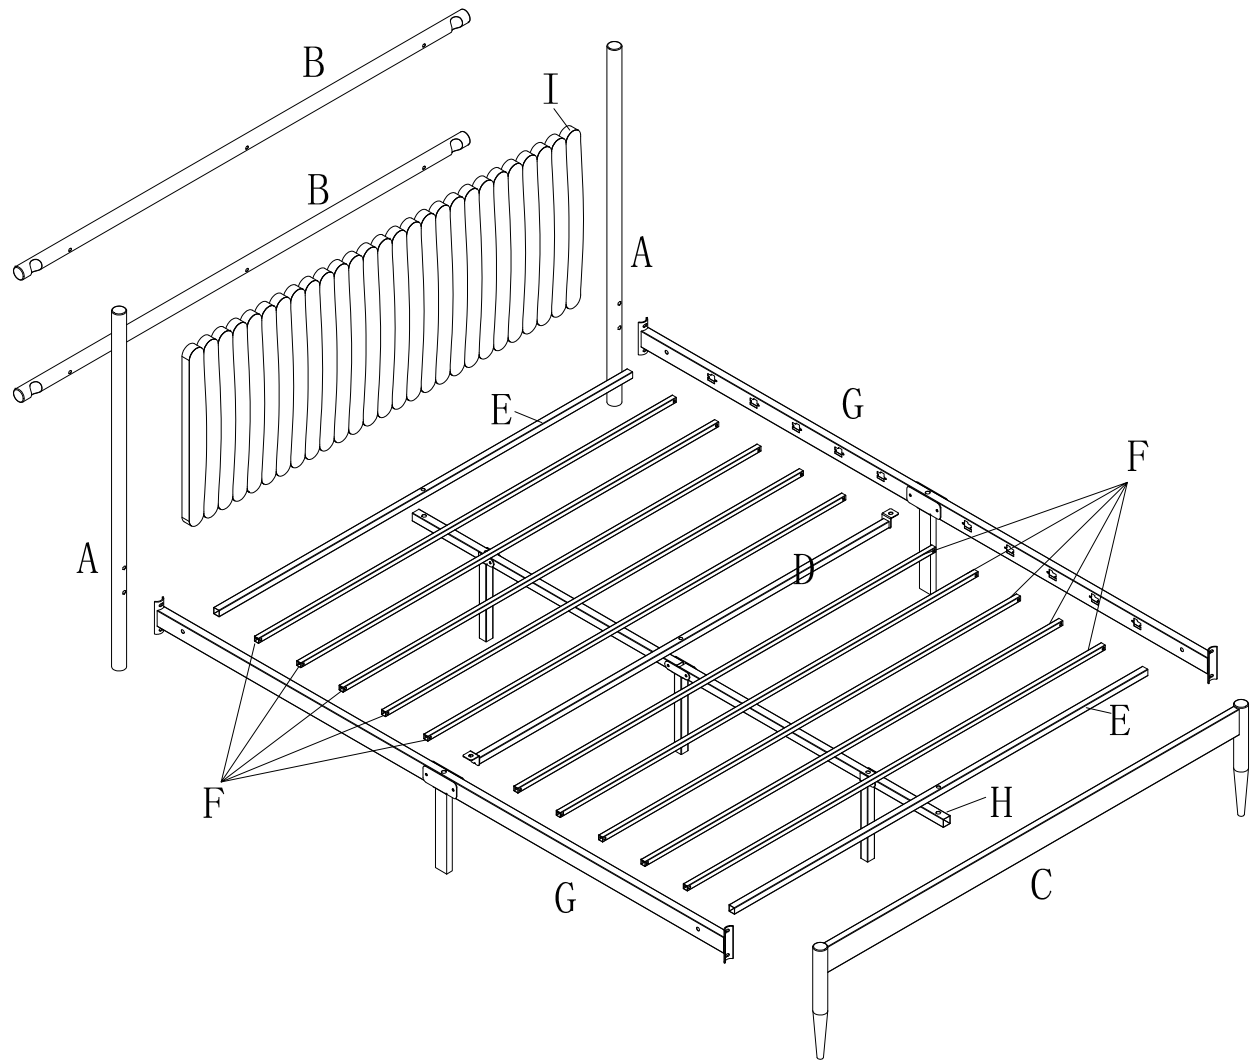

ASSEMBLY INSTRUCTION

NOTES:

- The item is only intended to be used indoors. The product must be assembled and used in accordance with the provisions of the manual.
- It is recommended that assembly is undertaken by about 2 adults. Please read assembly instructions before assembly and strictly adhere to each step outlined. Estimated assembly time is 30 minutes.

WARNING:

- **WARNING FOR YOUNG CHILDREN** - This product contains small components, please ensure that they are kept away from small children while assembling.

1 PARTS LIST

Minimum two person assembly

2

PARTS LIST

A	B	C	D			E		F		
 2pcs	 2pcs	 1pc	 1pc			 2pcs		 10pcs		
G	H		I	a	b	c	d	e	f	Spare parts
 2pcs	 1pc		 1pc	 M8*20 8pcs	 M8*45 12pcs	 M5 1pc	 M8*55 6pcs	 M8*70 3pcs	 18pcs	 4pcs

3

NOTE: PLEASE DO NOT TIGHTEN THE BOLTS UNTIL ALL FIXED