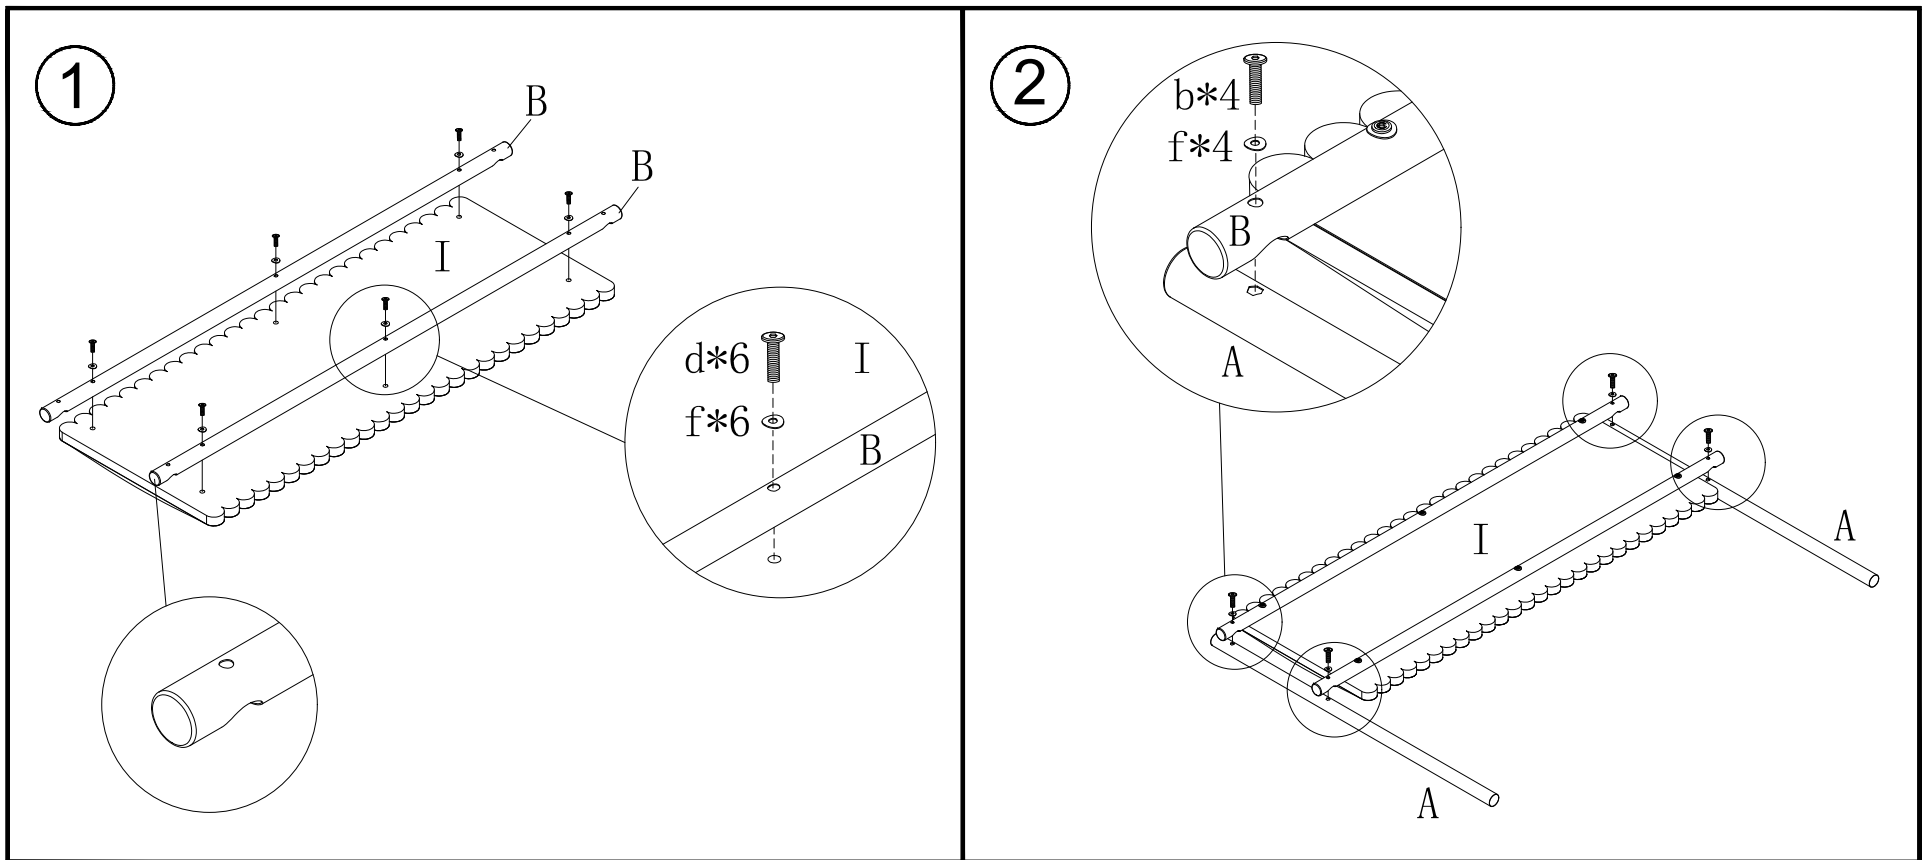

ASSEMBLY INSTRUCTION

NOTES:

- The item is only intended to be used indoors. The product must be assembled and used in accordance with the provisions of the manual.
- It is recommended that assembly is undertaken by about 2 adults. Please read assembly instructions before assembly and strictly adhere to each step outlined. Estimated assembly time is 30 minutes.

WARNING:

- **WARNING FOR YOUNG CHILDREN** - This product contains small components, please ensure that they are kept away from small children while assembling.

1 PARTS LIST

Minimum two person assembly

2

PARTS LIST

A	B	C	D			E		F		
 2pcs	 2pcs	 1pc	 1pc			 2pcs		 10pcs		
G	H		I	a	b	c	d	e	f	Spare parts
 2pcs	 1pc		 1pc	 M8*20 8pcs	 M8*45 12pcs	 M5 1pc	 M8*55 6pcs	 M8*70 3pcs	 18pcs	 4pcs

3

NOTE: PLEASE DO NOT TIGHTEN THE BOLTS UNTIL ALL FIXED

4

3

BEWARE OF CLAMP HAND

4

Before assembling the mattress tube, please check whether the plastic clip is fastened on the bed beam, as shown in the picture, please fasten it by hand.

5

5

6