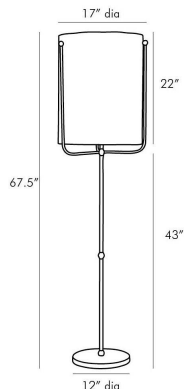

ARTERIO RS

BOISE FLOOR LAMP

74501-878

H: 67.5 IN, Dia: 17.00 IN
Bronze, Antique Brass

A delicate iron frame in a bronze finish dons an oversized drum shade to create this simple and sophisticated floor lamp. Three arms surround the shade offering a unique visual appeal as it appears to float. The sleek frame is fashioned to an antique brass iron base for a striking contrast and the off-white linen shade with off-white cotton lining is complemented by a 1" brass sphere finial. A great addition to traditional at-home and commercial settings.

APPEARANCE

Material	Iron, Linen, Cotton
Finish	Bronze, Antique Brass, Off-White
Top Coat/Sealant	No

DIMENSIONS

Base	H: 1 IN, Dia: 12.00 IN
Body	H: 43 IN, Dia: 12.00 IN
Foot Print	Dia: 12.00 IN
Neck	H: 8 IN, Dia: 1.00 IN
Shade Bottom	Dia: 17.00 IN
Shade Side	H: 22 IN
Shade Top	Dia: 17.00 IN
Harp Size	10 IN

WIRING

Rating	Indoor Only
Tilt Test	10 Degrees - AU
Cord	12 FT, Back of Lamp Base, Clear/Silver, SPT-2
Socket	1, Type A- E26, 3-Way
Switch	At Socket, 3-Way Rotary
Maximum Watt	150
Voltage	110-120 V

CERTIFICATIONS