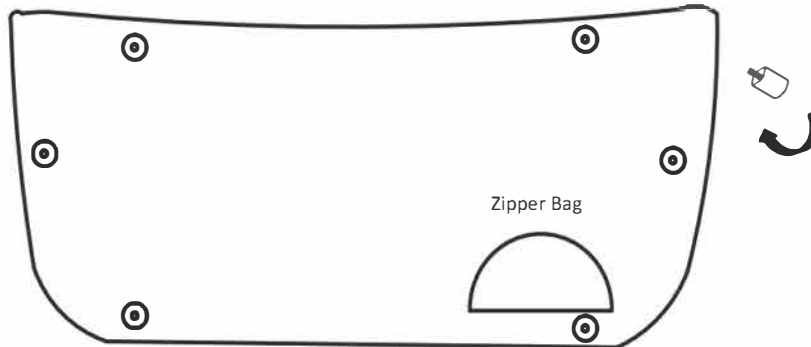

PARTS				
NO.	DES.			QTY
A	Sofa			1
Hardware				
NO.	DES.			QTY
B	Wood Leg		5cm	6
C	Plastic space		5cm	6

CAUTION: PLEASE READ ALL INSTRUCTIONS BEFORE STARTING THE ASSEMBLY OF THIS PRODUCT. THESE PIECES ARE HEAVY. IN ORDER TO PREVENT PERSONAL INJURY AND ENSURE THAT THIS PRODUCT IS NOT DAMAGED DURING THE ASSEMBLY PROCESS, IT IS STRONGLY RECOMMENDED THAT YOU ENLIST THE ASSISTANCE OF ONE OR MORE PEOPLE. IN CASE OF EXCESS STAIN, WIPE THE BOTTOM OF THE UNIT BEFORE PLACING ON ANY SURFACE

1. Take out the legs and hardware package from the underneath zipper bag
(Pls check the hardware QTY as above)

2. Assemble the wood legs with hardware, make sure to turn them tightly.

3. Assembly completed