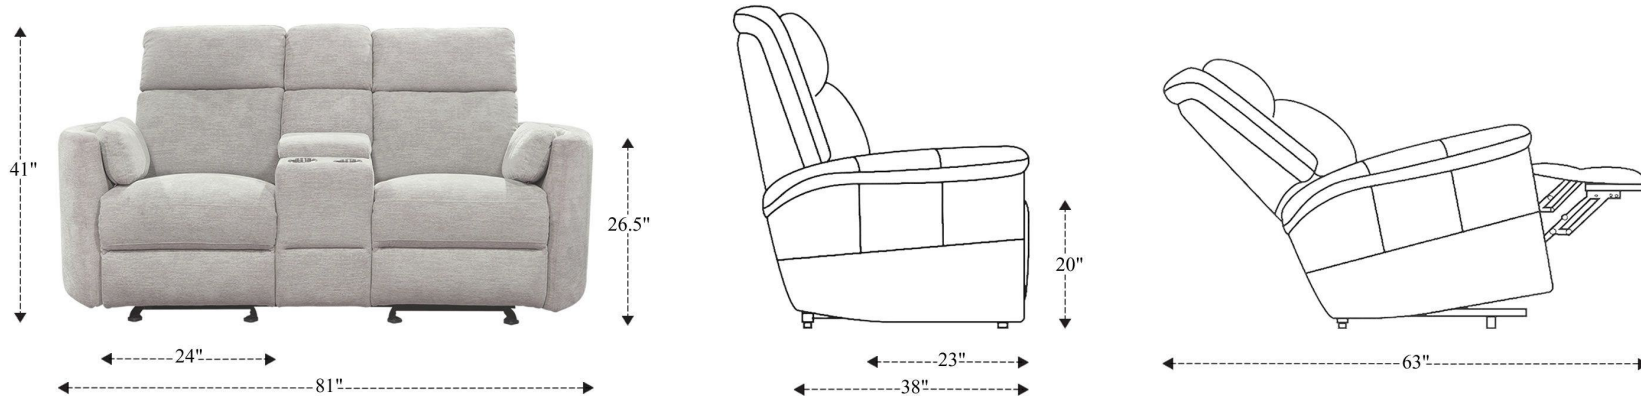

# Power Glider Reclining Console Loveseat

Overall Dimensions	81" x 38" x 41"
Overall Width	81"
Overall Depth	38"
Overall Height	41"
Overall Weight	231 lbs.
Fully Reclined	63"
Distance from Wall	10"
Back of Seat to end of Chaise	40.5"
Leg Height (Distance from Foot Rest to Floor in Full Recline)	22.5"
Head Height (Distance from Headrest to Floor in Full Recline)	32.5"

Seat Width	24"
Seat Depth	23"
Seat Height	20"
Arm Width	3"
Arm Depth	26"
Arm Height	26.5"
Back Width	22"
Back Height	24"
Headrest Extended from Back	--