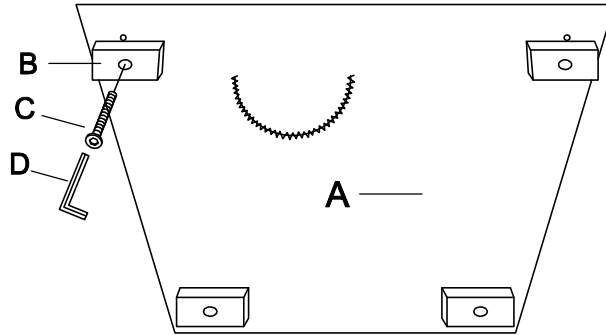

ASSEMBLY INSTRUCTION

CHAIR

STEP # 1

PARTS INSIDE