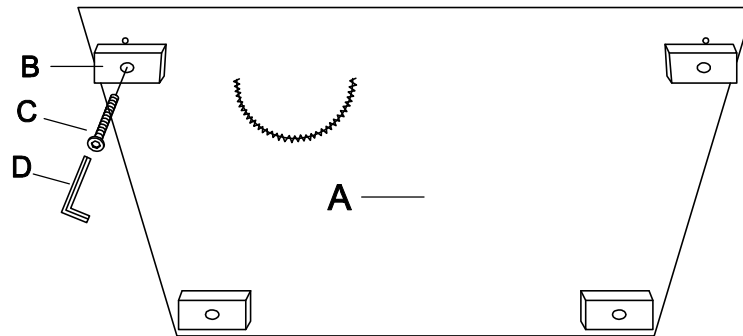

ASSEMBLY INSTRUCTION

LOVE SEAT

STEP # 1

PARTS INSIDE