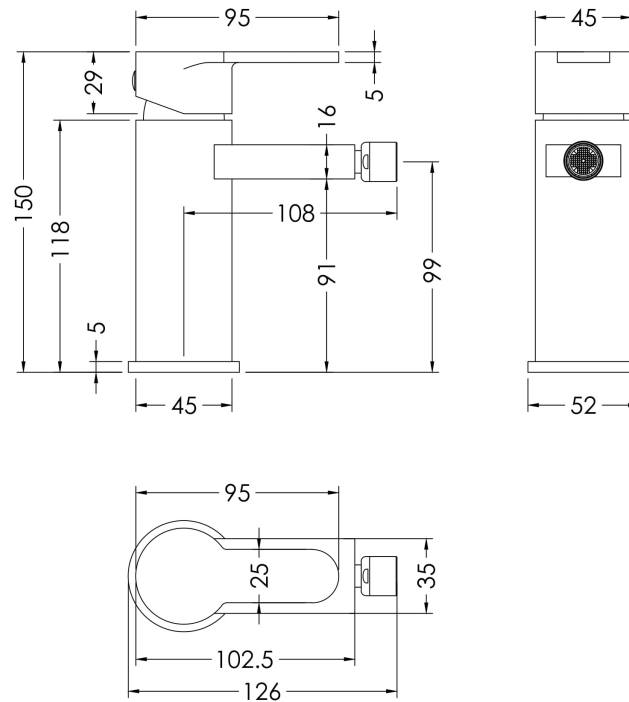

Sales Code: ARV306

Description: Arvan Mono Bidet Mixer (P/Up Waste)

Product Dimensions

Height (mm):	150
Width (mm):	52
Depth (mm):	130
Length (mm):	
Nett Weight (kg):	1.42

Packaging Dimensions

Height (mm):	95
Width (mm):	245
Depth (mm):	275
Gross Weight (kg):	1.42

Packaging Data

Box Colour:	White Cardboard Box
Box Qty:	1
Label Size:	100 x 50
Label Colour:	White Label
Label Qty:	1

Outer Box Dimensions (If Applicable)

Height (mm):	500
Width (mm):	540
Depth (mm):	300
Length (mm):	
Gross Weight (kg):	
Barcode:	5056211898504

Product Details

Country of Origin:	China
Fitting Instruction:	Yes
Product Material:	Brass
Control Type:	Manual
Waste Included:	Waste Included
Waste Type:	Pop-Up
WRAS Approval: No	Approval No: N/A
Valve/Cartridge Type:	Single Lever Cartridge
Colour/Finish:	Chrome
Mount Type:	Deck
Operating Pressure (bar):	0.5
Flow Rates: (Litres Per Min)	0.1 bar: 1.7 0.5 bar: 4.3 1 bar: 6.2 2 bar: 9 3 bar: 11.1
Pipe Size:	1/2"
Pipe Centres:	N/A