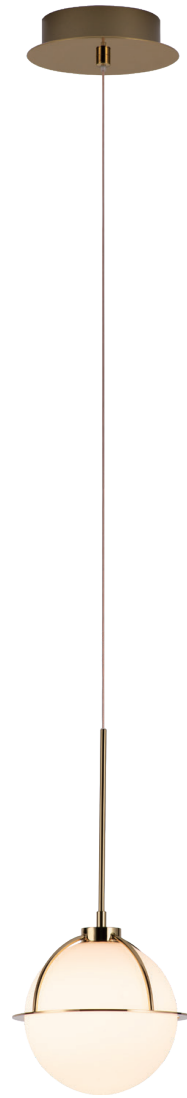

Specifications

DETAILS

Materials:
Steel

Lamp Shade:
Glass

Finishes:
Plating+
Painting

Color Temp.: 3000K

CRI (Ra): ≥90

LED Rated Life: ≈50,000 Hours

Dimming: 100% - 10%

Wattage: 5W

Voltage: 100-120V

Size: D6.9" x 134.8"OAH

Total Lumens: 500 lm

Delivered Lumens: 300 lm

Dimmable with ELV or TRIAC Dimmer (Not Included)