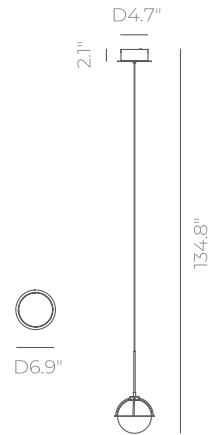

Specifications

DETAILS

Materials:
Steel

Lamp Shade:
Glass

Finishes:
Plating+
Painting

Color Temp.: 3000K

CRI (Ra): ≥90

LED Rated Life: ≈50,000 Hours

Dimming: 100% - 10%

Wattage: 5W

Voltage: 100-120V

Size: D6.9" x 134.8"OAH

Total Lumens: 500 lm

Delivered Lumens: 300 lm

Dimmable with ELV or TRIAC Dimmer (Not Included)