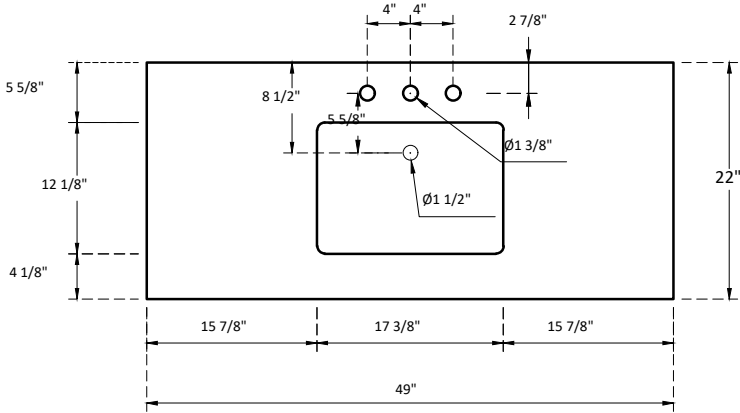

# SPECIFICATIONS

Handle:  
Overall length : 6 1/8" (155mm)  
center to center : 5" (128mm)

Knob:  
Overall length : 2" (50mm)  
center to center : 1 1/4" (32mm)