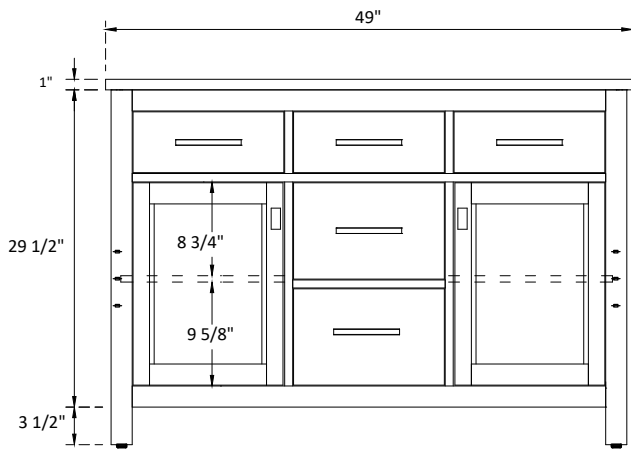

# SPECIFICATIONS

Handle:  
Overall length : 6 1/8" (155mm)  
center to center : 5" (128mm)

Knob:  
Overall length : 2" (50mm)  
center to center : 1 1/4" (32mm)