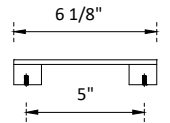

# SPECIFICATIONS

Handle:  
Overall length : 6 1/8" (155mm)  
center to center : 5" (128mm)

Knob:  
Overall length : 2" (50mm)  
center to center : 1 1/4" (32mm)