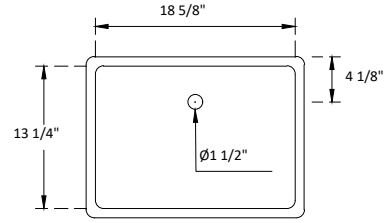

# SPECIFICATIONS

Handle:  
Overall length : 6 1/8" (155mm)  
center to center : 5" (128mm)

Knob:  
Overall length : 2" (50mm)  
center to center : 1 1/4" (32mm)