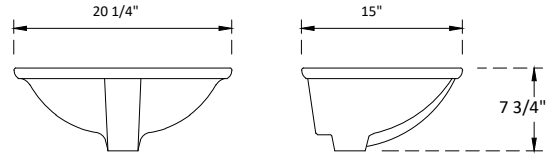

# SPECIFICATIONS

Handle:  
Overall length : 6 1/8" (155mm)  
center to center : 5" (128mm)

Knob:  
Overall length : 2" (50mm)  
center to center : 1 1/4" (32mm)