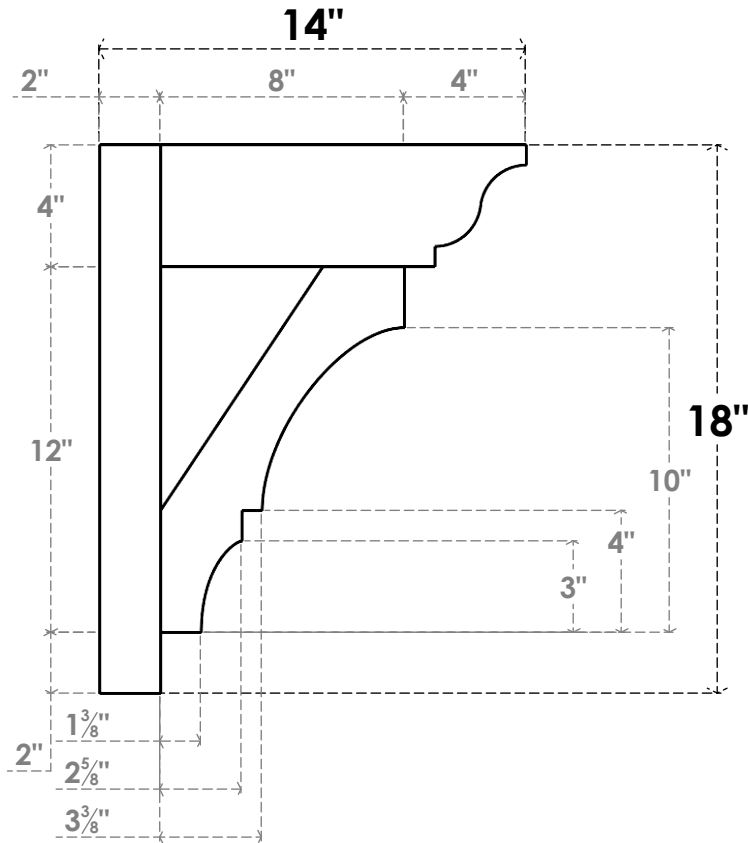

ITEM NUMBER: OUTUROC040X060X14000X18000X040X020X040BOA04RCPR

4"W TOP X 6"W BACK X 14"D X 18"H X 4"T TOP X 2"T BACK TIMBERTHANE ROUGH CEDAR BALBOA FAUX WOOD OPEN OUTLOOKER, TRADITIONAL TOP AND BLOCK BACK, 4"W CLOSED BRACE, PRIMED TAN

SIDE PROFILE

FRONT PROFILE

ISOMETRIC

GENERATED DATE : 07/05/2023

EKENA MILLWORK
2300 WEST MAIN ST.
CLARKSVILLE, TX 75426
TOLL FREE: 866-607-0453
WWW.EKENAMILLWORK.COM

NOTES

1. INSTALLATION TO BE COMPLETED IN ACCORDANCE WITH MANUFACTURER'S SPECIFICATIONS.
2. DRAWING MAY NOT BE TO SCALE
3. THIS DRAWING IS INTENDED FOR DESIGN AND PLANNING PURPOSES ONLY.
4. ALL INFORMATION CONTAINED HEREIN WAS CURRENT AT THE TIME OF DEVELOPMENT BUT MUST BE REVIEWED AND APPROVED BY THE PRODUCT MANUFACTURER TO BE CONSIDERED ACCURATE.
5. TIMBERTHANE ARCHITECTURAL PRODUCTS ARE MADE FROM HIGH DENSITY URETHANE AND COME FACTORY PRIMED