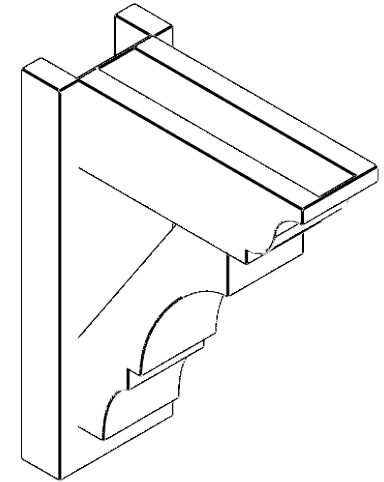

ITEM NUMBER: OUTUROC040X060X14000X18000X040X020X040BOA04RCPR

4"W TOP X 6"W BACK X 14"D X 18"H X 4"T TOP X 2"T BACK TIMBERTHANE ROUGH CEDAR BALBOA FAUX WOOD OPEN OUTLOOKER, TRADITIONAL TOP AND BLOCK BACK, 4"W CLOSED BRACE, PRIMED TAN

SIDE PROFILE

FRONT PROFILE

ISOMETRIC

GENERATED DATE : 07/05/2023

EKENA MILLWORK
2300 WEST MAIN ST.
CLARKSVILLE, TX 75426
TOLL FREE: 866-607-0453
WWW.EKENAMILLWORK.COM

NOTES

1. INSTALLATION TO BE COMPLETED IN ACCORDANCE WITH MANUFACTURER'S SPECIFICATIONS.
2. DRAWING MAY NOT BE TO SCALE
3. THIS DRAWING IS INTENDED FOR DESIGN AND PLANNING PURPOSES ONLY.
4. ALL INFORMATION CONTAINED HEREIN WAS CURRENT AT THE TIME OF DEVELOPMENT BUT MUST BE REVIEWED AND APPROVED BY THE PRODUCT MANUFACTURER TO BE CONSIDERED ACCURATE.
5. TIMBERTHANE ARCHITECTURAL PRODUCTS ARE MADE FROM HIGH DENSITY URETHANE AND COME FACTORY PRIMED