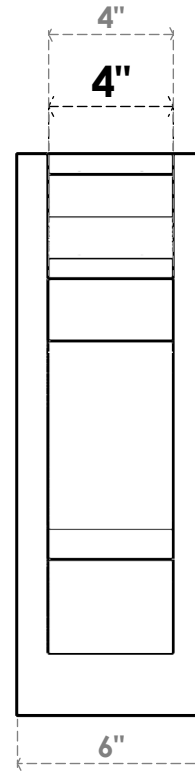

ITEM NUMBER: OUTUROC040X060X14000X18000X040X020X040BOA04RCPR

4"W TOP X 6"W BACK X 14"D X 18"H X 4"T TOP X 2"T BACK TIMBERTHANE ROUGH CEDAR BALBOA FAUX WOOD OPEN OUTLOOKER, TRADITIONAL TOP AND BLOCK BACK, 4"W CLOSED BRACE, PRIMED TAN

SIDE PROFILE

FRONT PROFILE

ISOMETRIC

GENERATED DATE : 07/05/2023

EKENA MILLWORK
2300 WEST MAIN ST.
CLARKSVILLE, TX 75426
TOLL FREE: 866-607-0453
WWW.EKENAMILLWORK.COM

NOTES

1. INSTALLATION TO BE COMPLETED IN ACCORDANCE WITH MANUFACTURER'S SPECIFICATIONS.
2. DRAWING MAY NOT BE TO SCALE
3. THIS DRAWING IS INTENDED FOR DESIGN AND PLANNING PURPOSES ONLY.
4. ALL INFORMATION CONTAINED HEREIN WAS CURRENT AT THE TIME OF DEVELOPMENT BUT MUST BE REVIEWED AND APPROVED BY THE PRODUCT MANUFACTURER TO BE CONSIDERED ACCURATE.
5. TIMBERTHANE ARCHITECTURAL PRODUCTS ARE MADE FROM HIGH DENSITY URETHANE AND COME FACTORY PRIMED