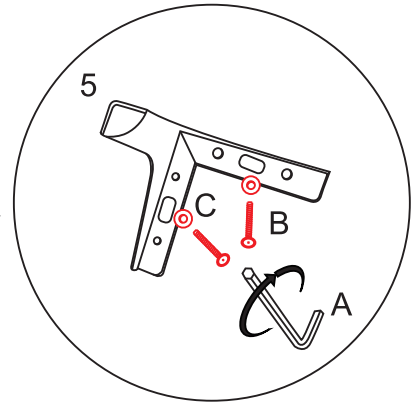

ASSEMBLY INSTRUCTION

1