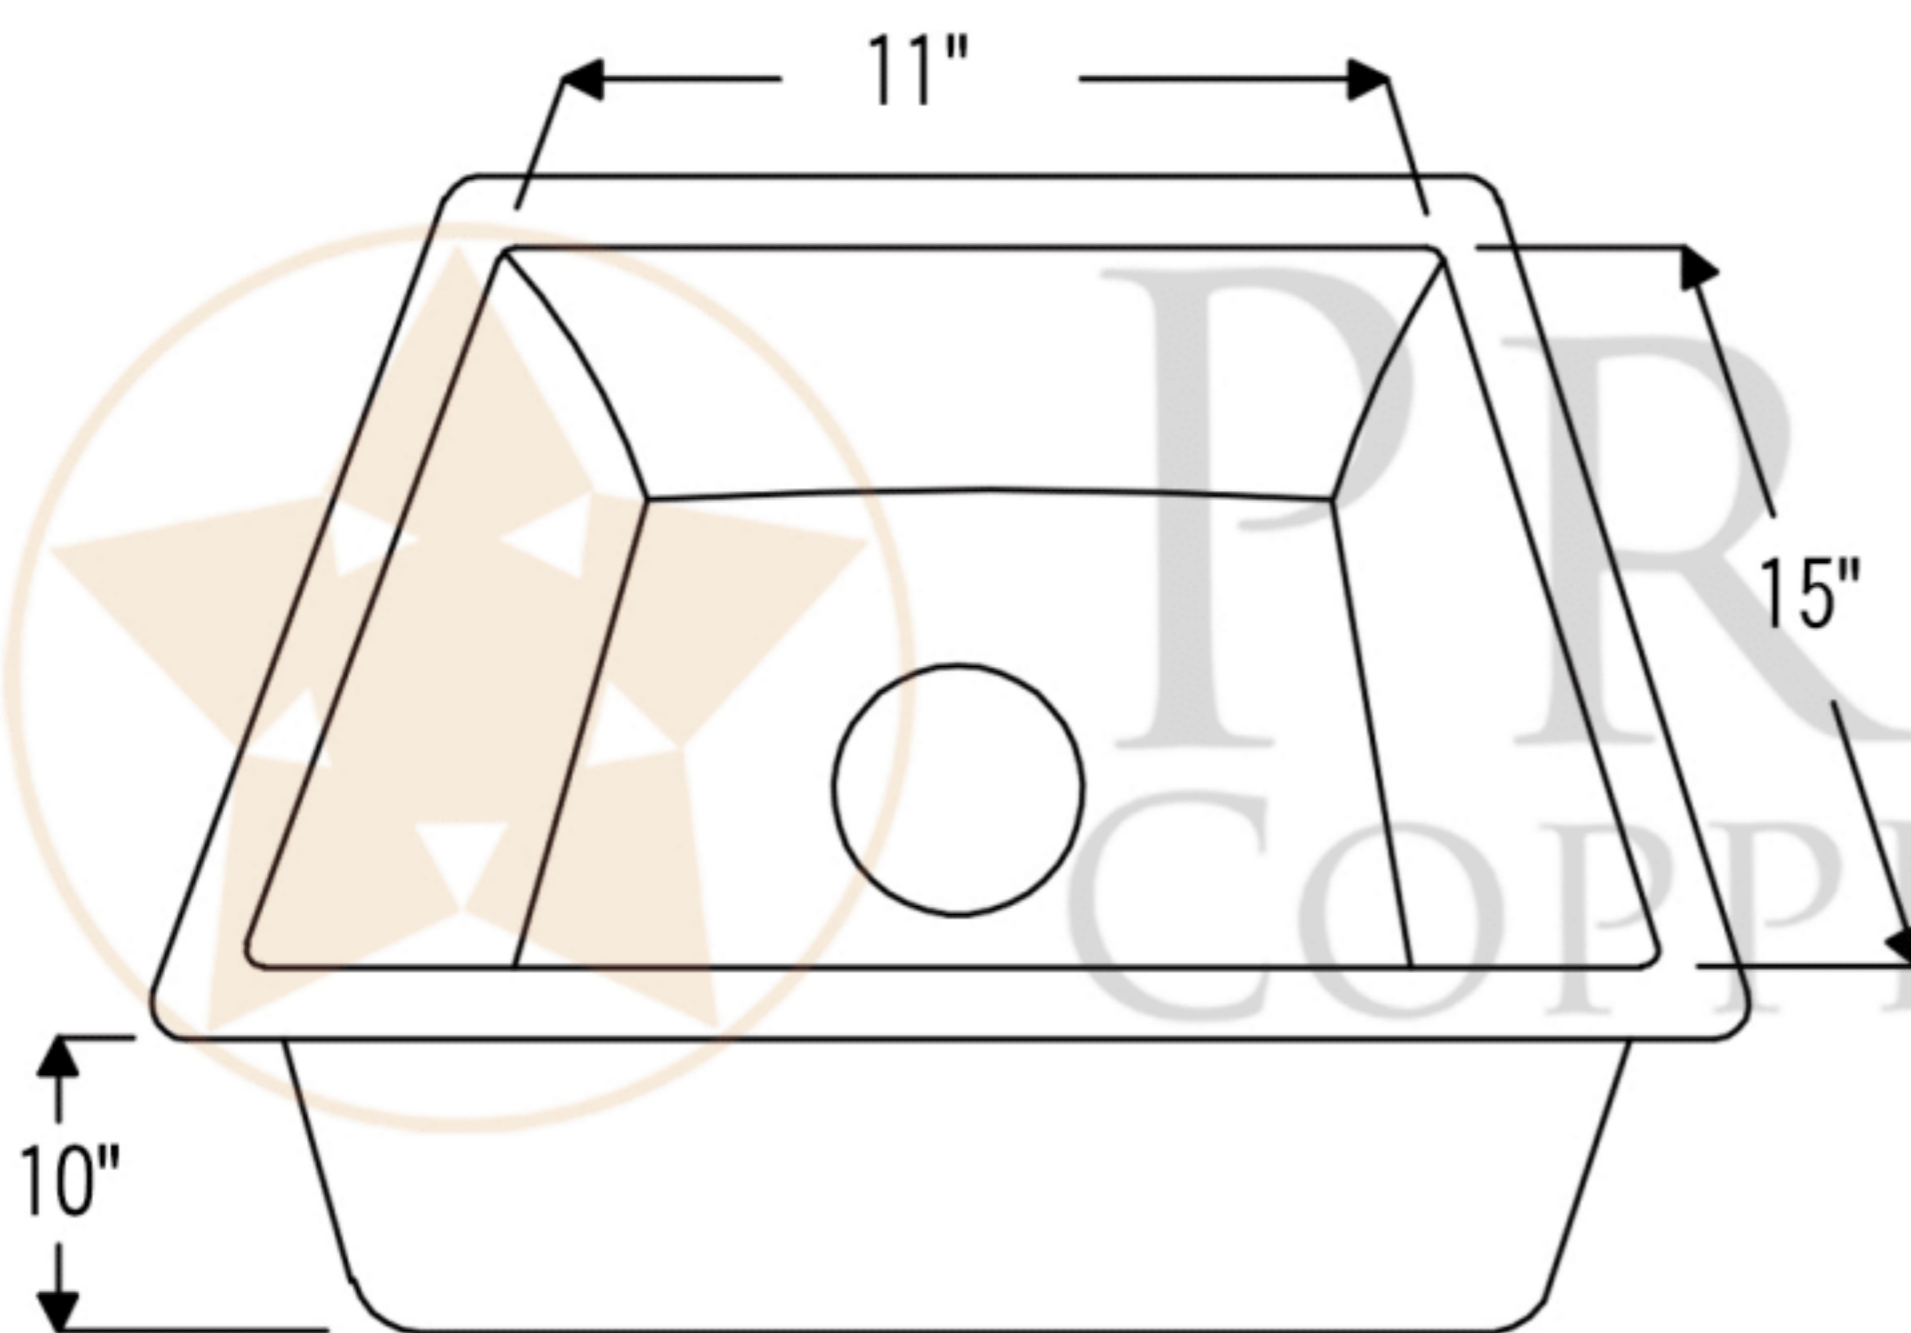

**PREMIER**  
COPPER PRODUCTS

**MODEL NUMBER: BREC1713DB**

- \* Description: 17" Rectangle Hammered Copper Bar/Prep/Laundry/Utility Sink w/ 3.5" Drain Size
- \* Outer Dimension: 17" x 13" x 10"
- \* Inner Dimension: 15" x 11" x 10"
- \* Gauge: 14
- \* Rim: 1"
- \* Drain Opening: 3.5"
- \* Finish: Oil Rubbed Bronze | Living Copper

CODE/STANDARD COMPLIANCE

\* IAPMO/cUPC LISTED

THIS PRODUCT IS HAND CRAFTED, SMALL VARIANCES IN COLOR AND SIZE MAY OCCUR.  
DO NOT MAKE ANY INSTALLATION CUTS UNTIL YOU RECEIVE YOUR ITEM(S).