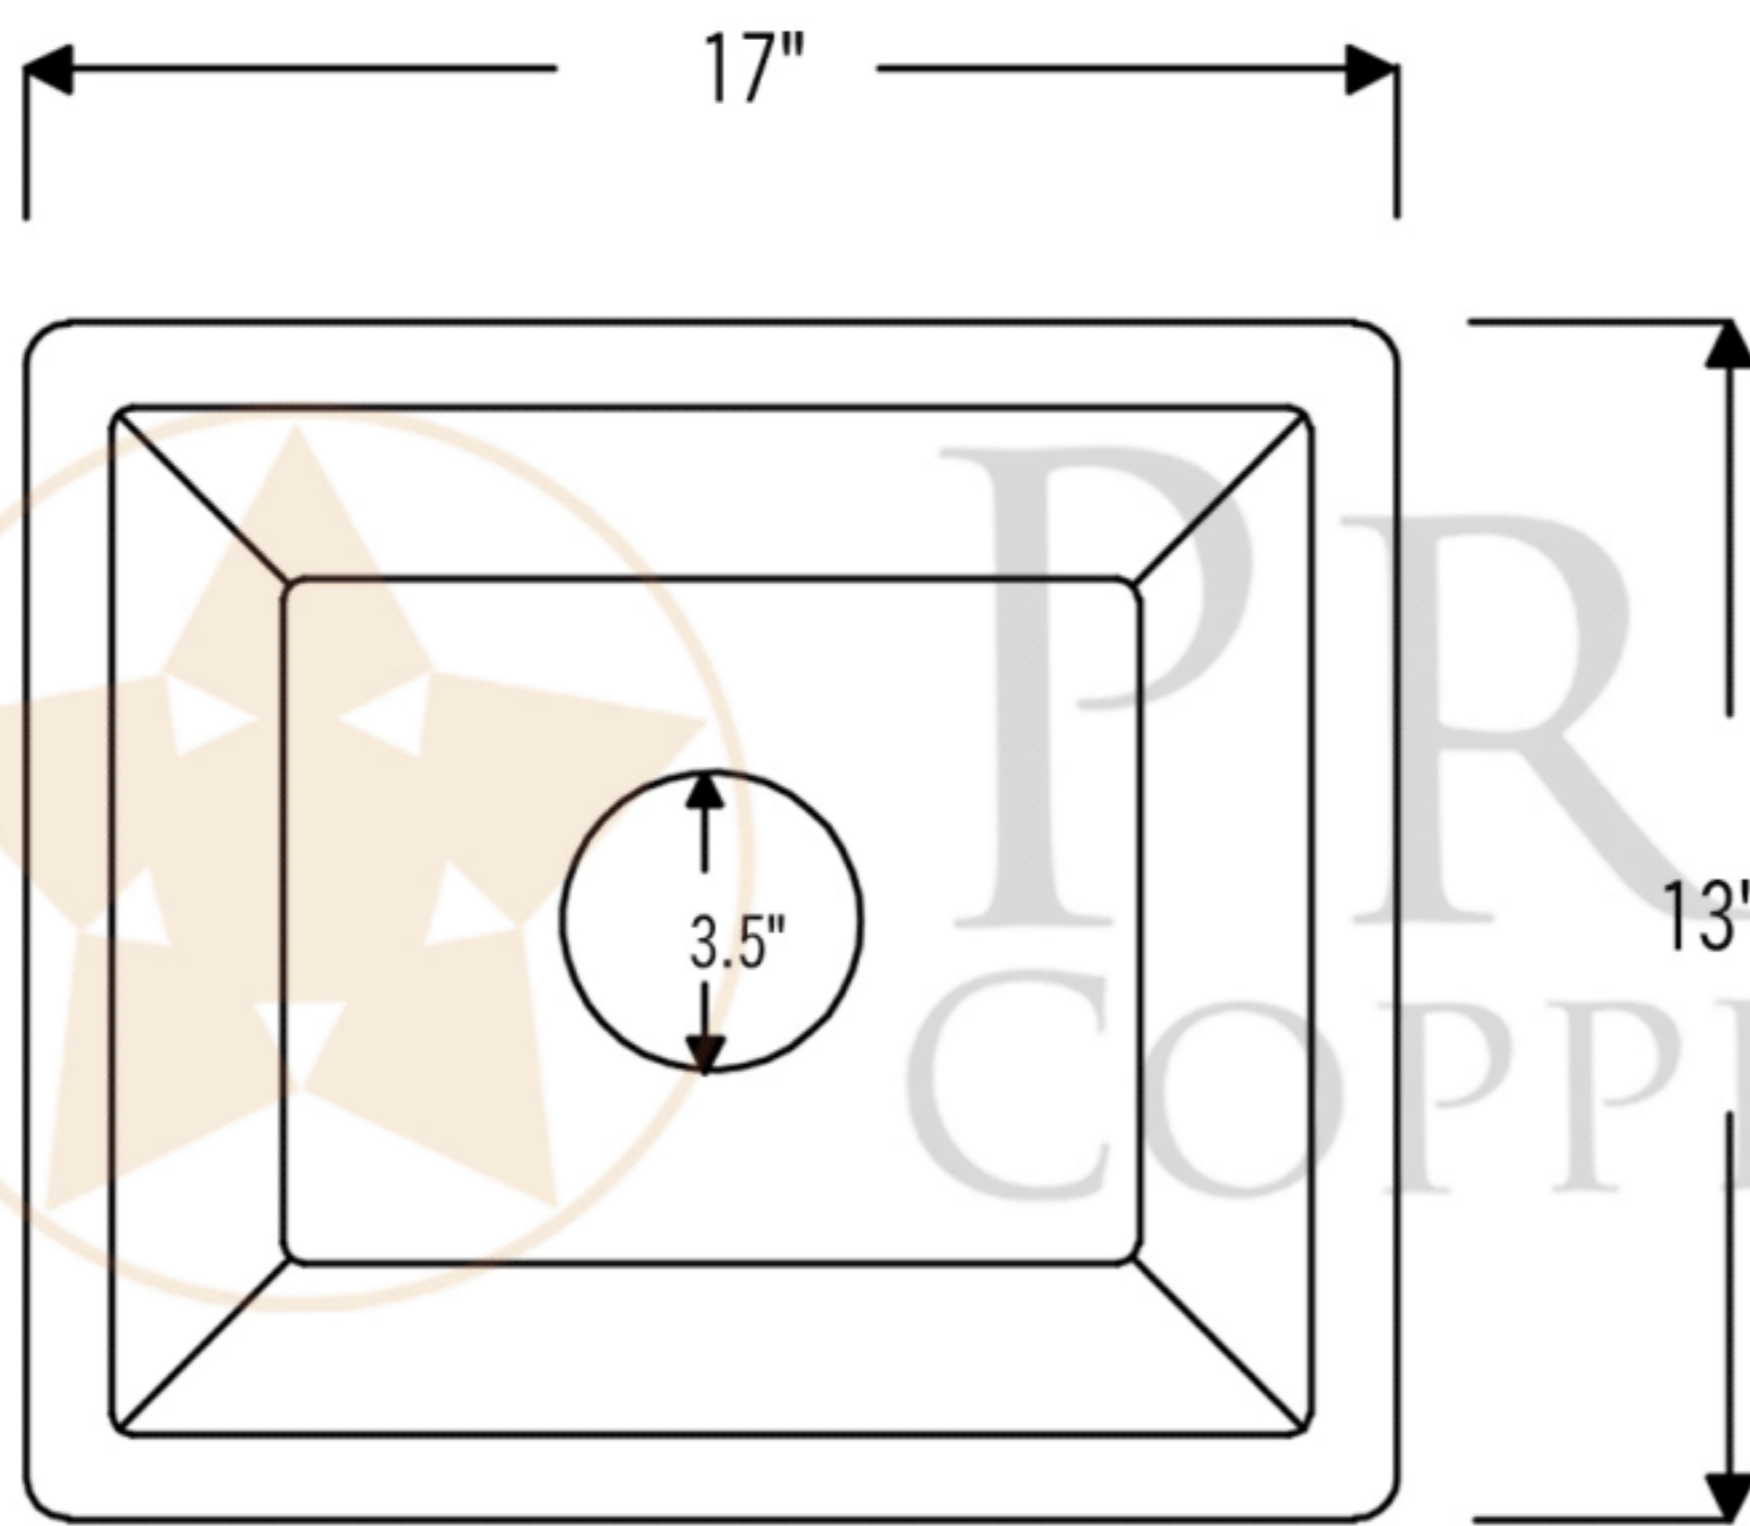

**PREMIER**  
COPPER PRODUCTS

**MODEL NUMBER: BREC1713DB**

- \* Description: 17" Rectangle Hammered Copper Bar/Prep/Laundry/Utility Sink w/ 3.5" Drain Size
- \* Outer Dimension: 17" x 13" x 10"
- \* Inner Dimension: 15" x 11" x 10"
- \* Gauge: 14
- \* Rim: 1"
- \* Drain Opening: 3.5"
- \* Finish: Oil Rubbed Bronze | Living Copper

CODE/STANDARD COMPLIANCE

\* IAPMO/cUPC LISTED

THIS PRODUCT IS HAND CRAFTED, SMALL VARIANCES IN COLOR AND SIZE MAY OCCUR.  
DO NOT MAKE ANY INSTALLATION CUTS UNTIL YOU RECEIVE YOUR ITEM(S).