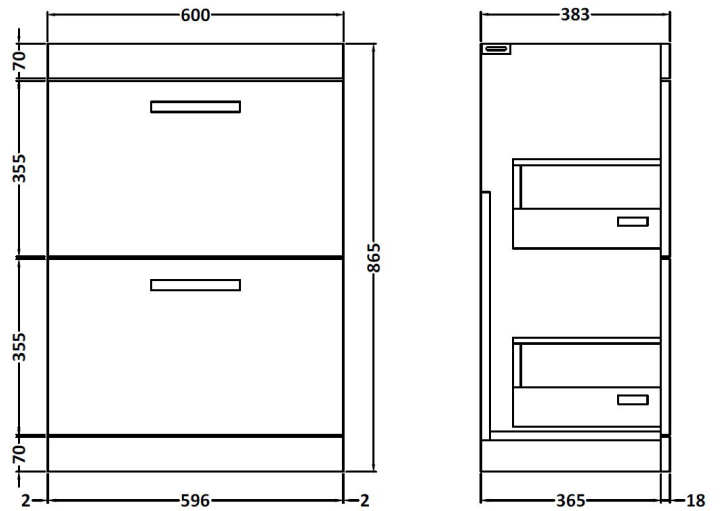

CUSTOMER DATA SHEET

DESCRIPTION: 600 Fs 2-Drawer Vanity With Worktop

CUSTOMER DATA SHEET - FURNITURE

DESCRIPTION: 600 Floor Standing 2-Drawer Basin Unit

PRODUCT DIMENSIONS

Height (mm)	Width (mm)	Depth (mm)	Nett Wgt Kg
865	600	383	30.5

PACKAGING DIMENSIONS

Height (mm)	Width (mm)	Depth (mm)	Gross Wgt Kg
405	620	885	30.5

PACKAGING DATA

Box Colour	Brown Cardboard Box - Printed		
Box Qty		Label Colour	White Label
Label Size	x	Label Qty	2

OUTER BOX DIMENSIONS (If Applicable)

CUSTOMER DATA SHEET - FURNITURE

DESCRIPTION: 600 Worktop (605X390x18mm)

PRODUCT DIMENSIONS

Height (mm)	Width (mm)	Depth (mm)	Nett Wgt Kg
18	605	390	0.55

PACKAGING DIMENSIONS

Height (mm)	Width (mm)	Depth (mm)	Gross Wgt Kg
555	555	555	0.55

PACKAGING DATA

Box Colour	Brown Cardboard Box - Printed		
Box Qty	1	Label Colour	Not Applicable
Label Size	100 x 50	Label Qty	0

OUTER BOX DIMENSIONS (If Applicable)

Height (mm)	Width (mm)	Depth (mm)	Gross Wgt Kg