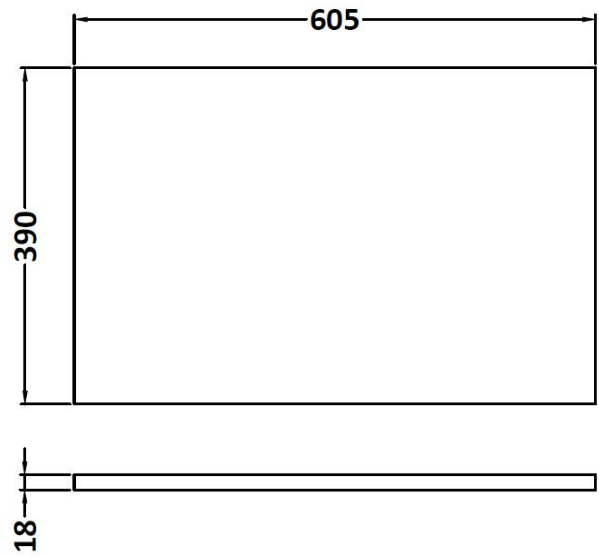

CUSTOMER DATA SHEET

DESCRIPTION: 600 Fs 2-Drawer Vanity With Worktop

CUSTOMER DATA SHEET - FURNITURE

DESCRIPTION: 600 Floor Standing 2-Drawer Basin Unit

PRODUCT DIMENSIONS

Height (mm)	Width (mm)	Depth (mm)	Nett Wgt Kg
865	600	383	30.5

PACKAGING DIMENSIONS

Height (mm)	Width (mm)	Depth (mm)	Gross Wgt Kg
405	620	885	30.5

PACKAGING DATA

Box Colour	Brown Cardboard Box - Printed		
Box Qty		Label Colour	White Label
Label Size	x	Label Qty	2

OUTER BOX DIMENSIONS (If Applicable)

CUSTOMER DATA SHEET - FURNITURE

DESCRIPTION: 600 Worktop (605X390x18mm)

PRODUCT DIMENSIONS

Height (mm)	Width (mm)	Depth (mm)	Nett Wgt Kg
18	605	390	0.55

PACKAGING DIMENSIONS

Height (mm)	Width (mm)	Depth (mm)	Gross Wgt Kg
555	555	555	0.55

PACKAGING DATA

Box Colour	Brown Cardboard Box - Printed		
Box Qty	1	Label Colour	Not Applicable
Label Size	100 x 50	Label Qty	0

OUTER BOX DIMENSIONS (If Applicable)

Height (mm)	Width (mm)	Depth (mm)	Gross Wgt Kg