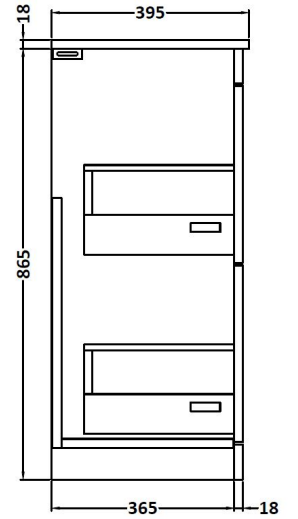

CUSTOMER DATA SHEET

DESCRIPTION: 600 Fs 2-Drawer Vanity With Worktop

CUSTOMER DATA SHEET - FURNITURE

DESCRIPTION: 600 Floor Standing 2-Drawer Basin Unit

PRODUCT DIMENSIONS

Height (mm)	Width (mm)	Depth (mm)	Nett Wgt Kg
865	600	383	30.5

PACKAGING DIMENSIONS

Height (mm)	Width (mm)	Depth (mm)	Gross Wgt Kg
405	620	885	30.5

PACKAGING DATA

Box Colour	Brown Cardboard Box - Printed		
Box Qty		Label Colour	White Label
Label Size	x	Label Qty	2

OUTER BOX DIMENSIONS (If Applicable)

Height (mm)	Width (mm)	Depth (mm)	Gross Wgt Kg

PRODUCT DETAILS

Country of Origin	China	Certification	FSC	Yes	CE	N/A
Fitting Instruction	No	Colour	Gloss White			
Constr' Method	Cam & Wood Dowel	Constr' Type	Rigid			
Cabinet Finish	MFC Painted Gloss	Fascia Finish	Mdf Painted Gloss			
Cab Thickness (mm)	16	Fas Thickness (mm)	18			
Drawer Included	Yes	Drawer Type	80mm High Metal S/C Inc Galler			
No of Shelves	0	Hinge Type	Not Applicable			
Hinge Inc'	Not Applicable	Adjustable Legs	No, Not Required			
Fixings Inc'	Yes	Handle Style	Contemporary			
Handle Inc'	Yes, Supplied	Waste Shroud	Yes			
Handle Type	Strap					

CUSTOMER DATA SHEET - FURNITURE

DESCRIPTION: 600 Worktop (605X390x18mm)

PRODUCT DIMENSIONS

Height (mm)	Width (mm)	Depth (mm)	Nett Wgt Kg
18	605	390	0.55

PACKAGING DIMENSIONS

Height (mm)	Width (mm)	Depth (mm)	Gross Wgt Kg
555	555	555	0.55