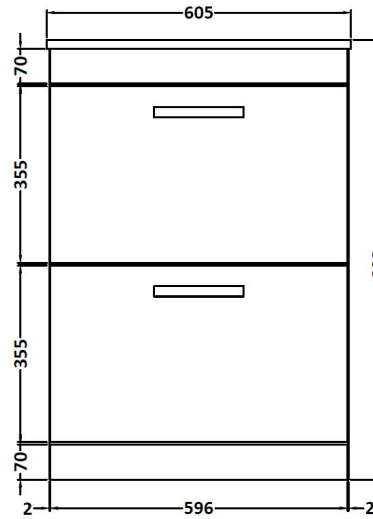

CUSTOMER DATA SHEET

DESCRIPTION: 600 Fs 2-Drawer Vanity With Worktop

CUSTOMER DATA SHEET - FURNITURE

DESCRIPTION: 600 Floor Standing 2-Drawer Basin Unit

PRODUCT DIMENSIONS

Height (mm)	Width (mm)	Depth (mm)	Nett Wgt Kg
865	600	383	30.5

PACKAGING DIMENSIONS

Height (mm)	Width (mm)	Depth (mm)	Gross Wgt Kg
405	620	885	30.5

PACKAGING DATA

Box Colour	Brown Cardboard Box - Printed		
Box Qty		Label Colour	White Label
Label Size	x	Label Qty	2

OUTER BOX DIMENSIONS (If Applicable)

CUSTOMER DATA SHEET - FURNITURE

DESCRIPTION: 600 Worktop (605X390x18mm)

PRODUCT DIMENSIONS

Height (mm)	Width (mm)	Depth (mm)	Nett Wgt Kg
18	605	390	0.55

PACKAGING DIMENSIONS

Height (mm)	Width (mm)	Depth (mm)	Gross Wgt Kg
555	555	555	0.55

PACKAGING DATA

Box Colour	Brown Cardboard Box - Printed		
Box Qty	1	Label Colour	Not Applicable
Label Size	100 x 50	Label Qty	0

OUTER BOX DIMENSIONS (If Applicable)

Height (mm)	Width (mm)	Depth (mm)	Gross Wgt Kg