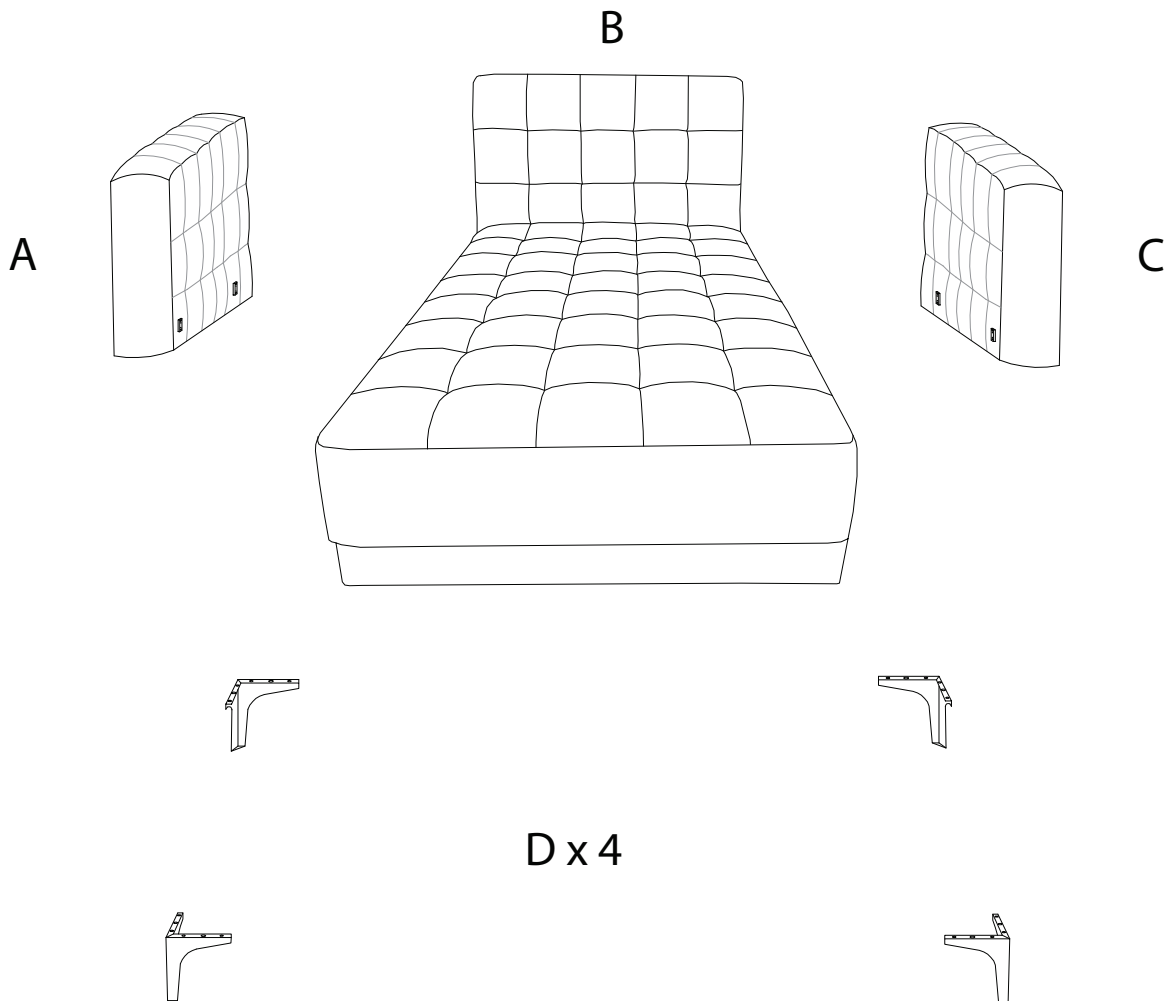

Assembly instructions for the chair, including tool requirements, time, and personnel.

Tools: An icon shows an Allen key and a screwdriver inside a circle, and a power drill with a slash through it, indicating that a power drill is not required.

Warning: A triangle with an exclamation mark indicates a warning.

Time: A clock icon with the text "30'" indicates that the assembly takes 30 minutes.

Personnel: An icon of a person with the number "2" below it indicates that two people are required for assembly.

1

B

x 1

D

x 4

E

x 16

2