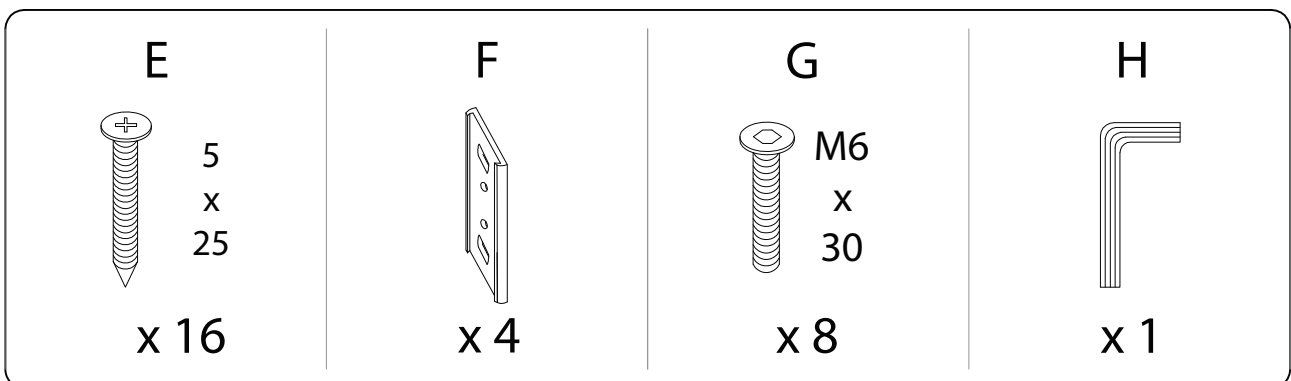

Assembly instructions for the chair, including tool requirements, time, and personnel.

Tools: An icon shows an Allen key and a screwdriver inside a circle, and a power drill with a slash through it, indicating that a power drill is not required.

Warning: A triangle with an exclamation mark indicates a warning.

Time: A clock icon with the text "30'" indicates that the assembly takes 30 minutes.

Personnel: An icon of a person with the number "2" below it indicates that two people are required for assembly.

1

B

x 1

D

x 4

E

x 16

2