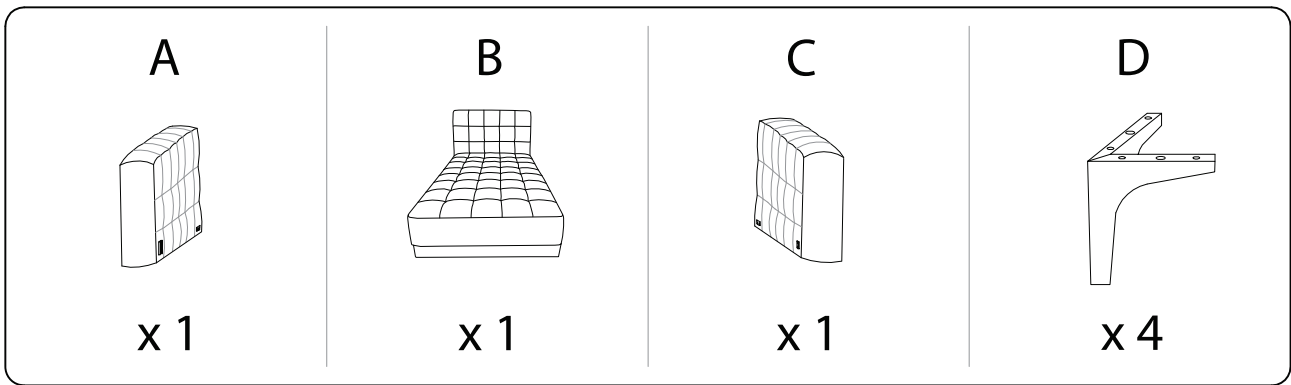

Assembly instructions for the chair, including tool requirements, time, and personnel.

Tools: An icon shows an Allen key and a screwdriver inside a circle, and a power drill with a slash through it, indicating that a power drill is not required.

Warning: A triangle with an exclamation mark indicates a warning.

Time: A clock icon with the text "30'" indicates that the assembly takes 30 minutes.

Personnel: An icon of a person with the number "2" below it indicates that two people are required for assembly.

1

B

x 1

D

x 4

E

x 16

2