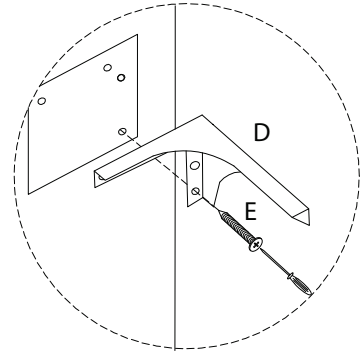

Assembly instructions for the chair, including tool requirements, time, and personnel.

Tools: An icon shows an Allen key and a screwdriver inside a circle, and a power drill with a slash through it, indicating that a power drill is not required.

Warning: A triangle with an exclamation mark indicates a warning.

Time: A clock icon with the text "30'" indicates that the assembly takes 30 minutes.

Personnel: An icon of a person with the number "2" below it indicates that two people are required for assembly.

1

B

x 1

D

x 4

E

x 16

2