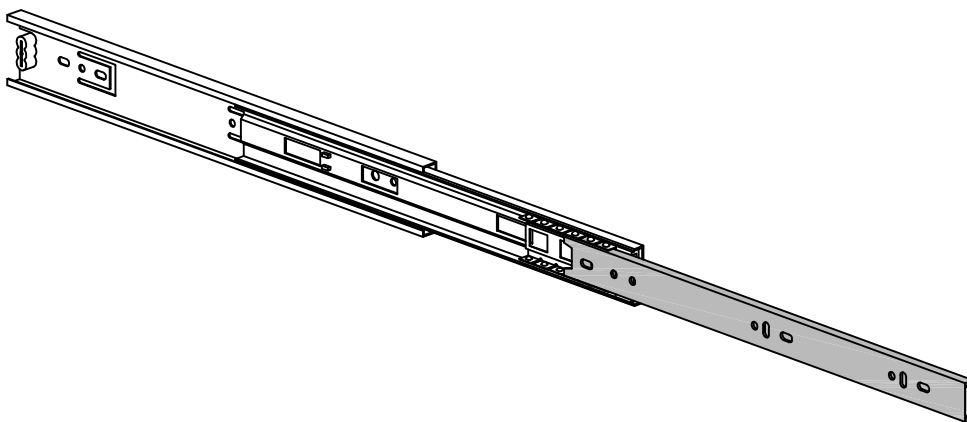

Step 1

Remark: there is a tip restraint kit provided on the back of this product.
 Please read the directions thoroughly and install **Immediately** when placed in home.

①x1	②x1	③x2	④x1
			
Ø 5 x 50mm	Ø 5 x 15mm		

Slide Rail Installation Method

1. Slide out the tab.

2. Position the slide rod against the tab.

3. Push the drawer in.

WARRANTY

- We strive to offer quality products, and we also try our best to satisfy every customer who orders from us with products or services as needed.
- Replacement parts can be purchased from our company if available.
- For returns, please check the return policy with the retailer or marketplace where you purchased the item.