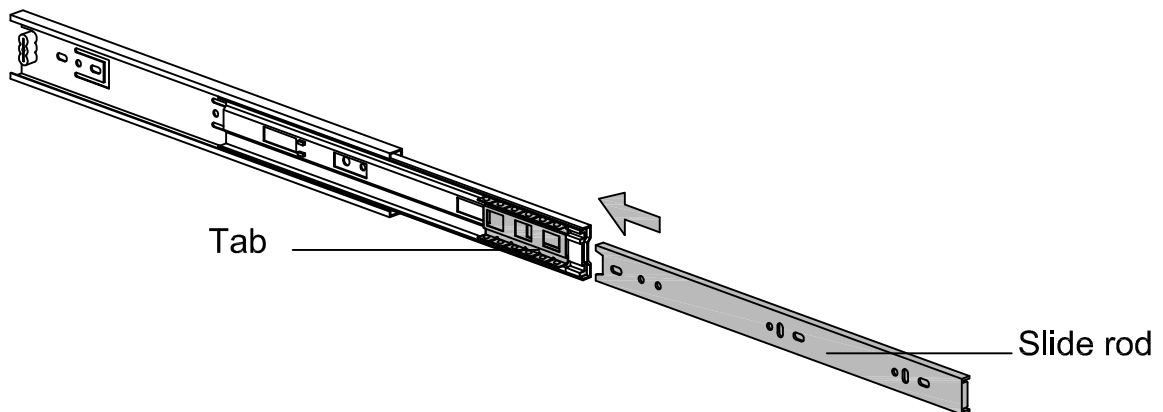

Hardware List

①x1

Ø 5 x 50mm

②x1

Ø5x15mm

③x2

④x1

Note: Before installing the screws, please first distinguish the length of the screw rods.

Step 1

Remark: there is a tip restraint kit provided on the back of this product.
 Please read the directions thoroughly and install **Immediately** when placed in home.

①x1	②x1	③x2	④x1
			
Ø 5 x 50mm	Ø 5 x 15mm		

Slide Rail Installation Method

1. Slide out the tab.

2. Position the slide rod against the tab.

3. Push the drawer in.

WARRANTY

- We strive to offer quality products, and we also try our best to satisfy every customer who orders from us with products or services as needed.
- Replacement parts can be purchased from our company if available.
- For returns, please check the return policy with the retailer or marketplace where you purchased the item.