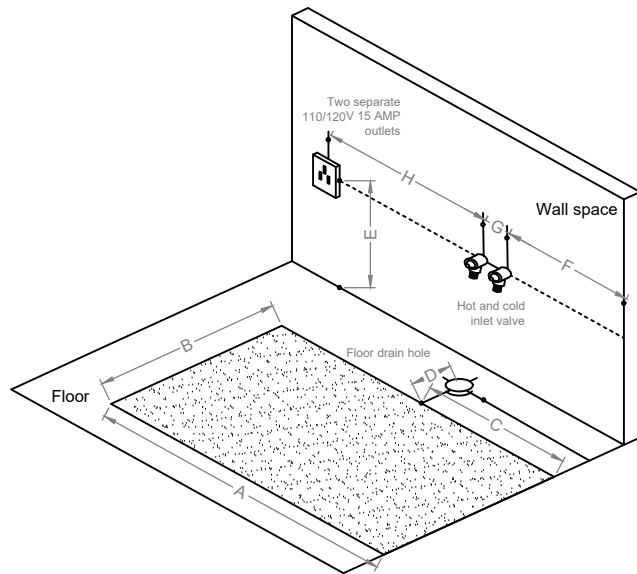

# EMPV-79CLF02

- A: 78.7" (2 000mm)
- B: 55.1" (1 400mm)
- C: 23.6" (600mm)
- D: 31.5" (800mm)
- E: 41.3" (1 050mm)
- F: 5.9" (150mm)
- G: 13.8" (350mm)
- H: 5.9" (150mm)
- I :13.8" (350mm)
- J:23.6" (600mm)