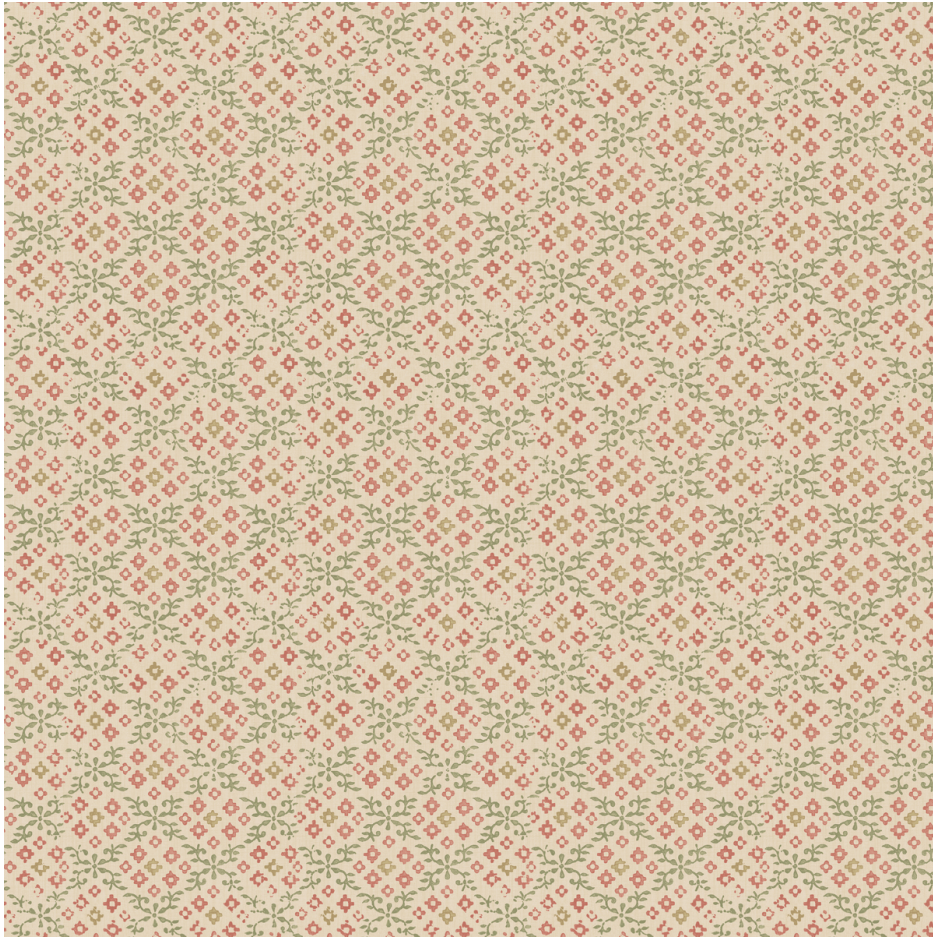

Grantly - Red/Green
SKU: BW45115.3.0

LEE JOFA

SKU: **BW45115.3.0**

Railroaded: **No**

Composition: **Non Woven - 100%**

Vertical Repeat: **22 cm (8.66 in)**

Wallcovering Area: **7.00 Square Meter**

Brand: **G P & J Baker**

Note: **Priced And Sold By The 10 Meter Roll**

Width: **70 cm (27.56 in)**

Repeat UOM: **cm cm (0 in)**