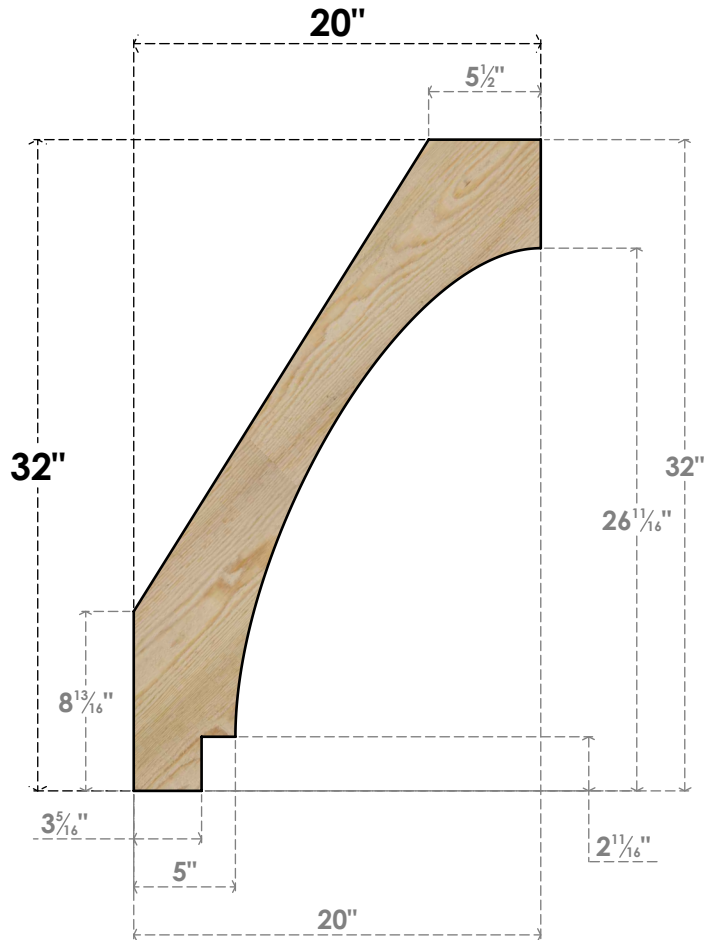

# BRC06X20X32IMP00RDF

6"W X 20"D X 32"H IMPERIAL ROUGH SAWN BRACE, DOUGLAS FIR

**SIDE**

**FRONT**

EKENA MILLWORK  
 2300 WEST MAIN ST.  
 CLARKSVILLE, TX 75426  
 TOLL FREE: 866-607-0453  
 WWW.EKENAMILLWORK.COM