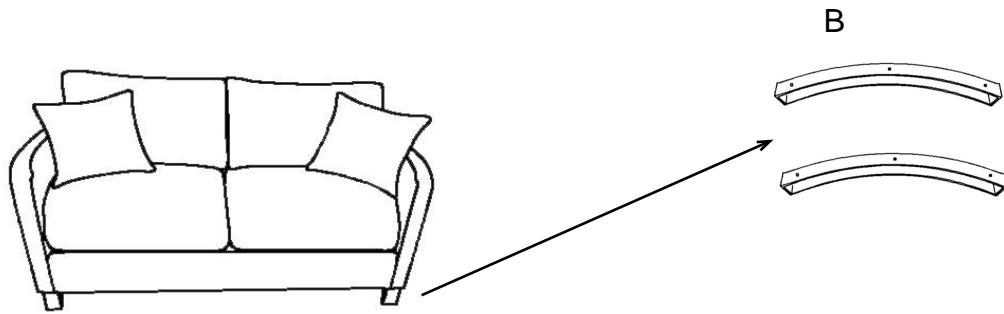

ASSEMBLY INSTRUCTIONS
STEP 1

STEP 2