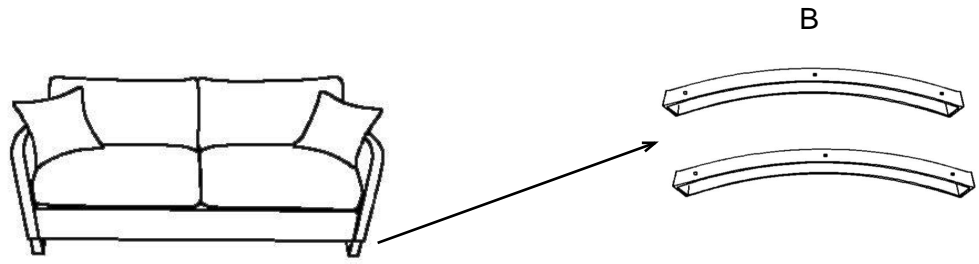

ASSEMBLY INSTRUCTIONS
STEP 1