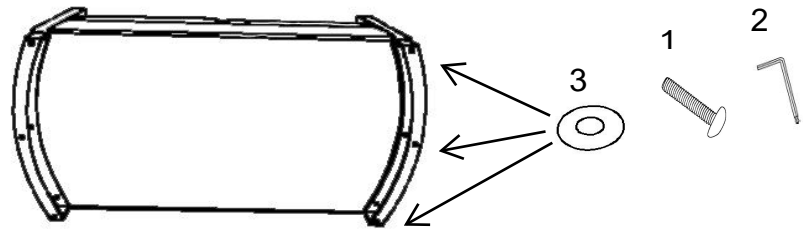

ASSEMBLY TIME

8 MINUTES

PARTS IDENTIFICATION

	PART NAME	FIGURE	QUANTITY
A	SOFA BASE		1PC
B	LEG		2PCS
C	PILLOW		2PCS
D	BACK CUSHION		2PCS
E	SEAT CUSHION		2PCS

HARDWARE IDENTIFICATION

1	BOLT		6PCS
2	WRENCH (M6-6mmX30mm)		1PC
3	FLAT WASHER (M6)		6PCS

ASSEMBLY INSTRUCTIONS
STEP 1

STEP 2

STEP 3
COMPLETE

Note : Dimension tolerance $\pm 5\%$

ASSEMBLY INSTRUCTIONS

Fine Furniture for every stage of life

LOVESEAT

ASSEMBLY INSTRUCTIONS

ASSEMBLY TIME

8 MINUTES

PARTS IDENTIFICATION

	PART NAME	FIGURE	QUANTITY
A	LOVESEAT BASE		1PC
B	LEG		2PCS
C	PILLOW		2PCS
D	BACK CUSHION		2PCS
E	SEAT CUSHION		2PCS

HARDWARE IDENTIFICATION

1	BOLT		6PCS
2	WRENCH (M6-6mmX30mm)		1PC
3	FLAT WASHER (M6)		6PCS