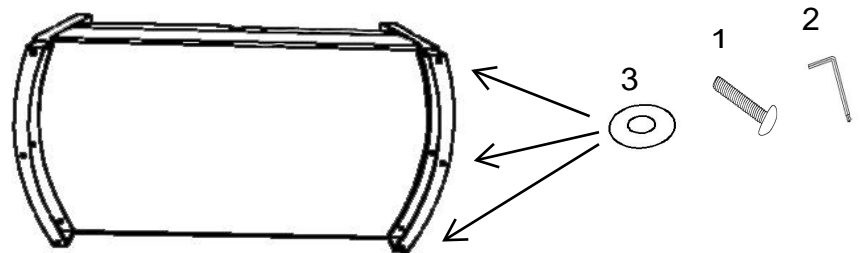

ASSEMBLY INSTRUCTIONS
STEP 1

STEP 2

STEP 3
COMPLETE