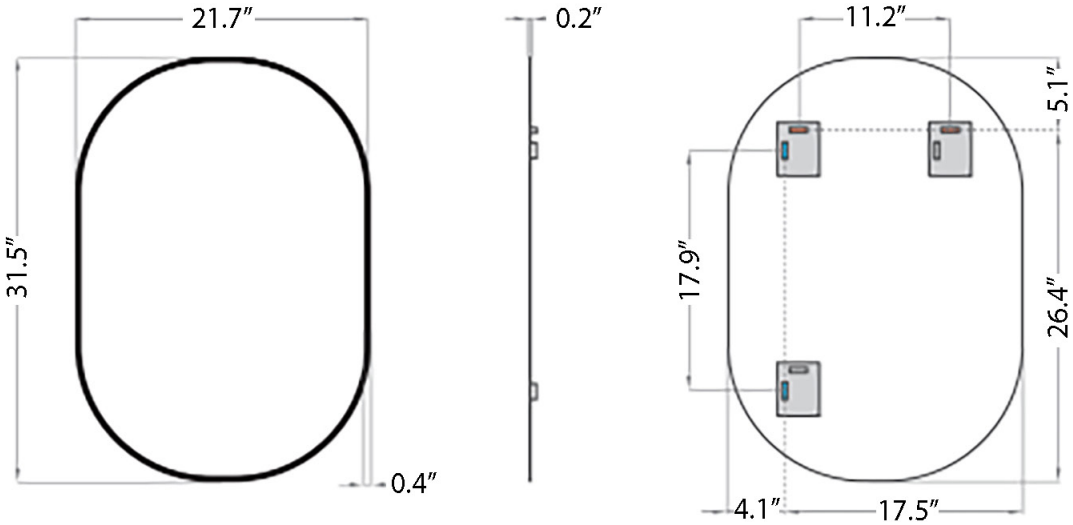

Solo 5580

Features

- Oval Wall Mirror
- Available with Black or Gold Frame or Frameless
- Frame Thickness: 0.4"
- Reversible
- Mounting Hardware Included
- Made in Spain

SKU# | Option:

- Solo 5580A | Frameless
- Solo 5580BL | Black
- Solo 5580GD | Gold

Finishes:

- Frameless
- Black
- Gold

* WS Bath Collections reserve the right to make revisions without notice to product specifications, dimensions, or information.

Collection Solo	Model Solo 5580	Dimensions Metric <i>1 inch = 2.54 cm</i> <i>1 inch = 25.4 mm</i>	 1051 Lea Drive - Collegeville, PA 19426 Tel. 215 513 9400 - Fax 610 831 0215 www.ws bathcollections.com - info@ws bathcollections.com
---------------------------	-----------------------------	--	---

* WS Bath Collections reserve the right to make revisions without notice to product specifications, dimensions, or information.

<p>Collection Solo</p>	<p>Model Solo 5580</p>	<p>Dimensions Metric <i>1 inch = 2.54 cm</i> <i>1 inch = 25.4 mm</i></p>	 <p>1051 Lea Drive - Collegeville, PA 19426 Tel. 215 513 9400 - Fax 610 831 0215 www.ws bathcollections.com - info@ws bathcollections.com</p>
-------------------------------------	-------------------------------------	--	---