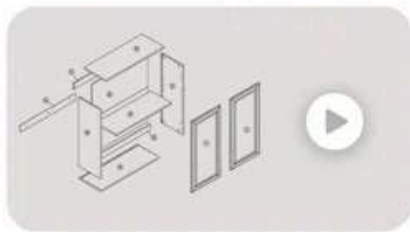

EASY TO HANG ON THE WALL

- ① Install the cabinet. This page includes a clear installation video

- ② Nail the wooden board to the wall

- ③ Hang the wall cabinet on the board

CONVENIENT
INSTALLATION

TWO PERSONS < 60 MINUTES