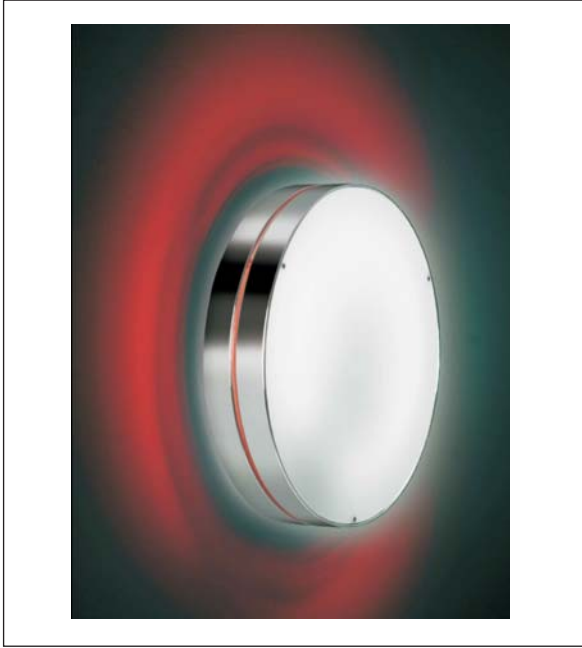

TAMBURO FLUSH MOUNT

Project Name: _____

Fixture Type: _____

Product Code: D1-2059

Style: Flush Mount

Diffuser: White Opaline Acrylic

Structure: Metal

Finish: Painted Gray

Lamp: 1 x 40W + 1 x 22W Circline 2GX13 T5

Voltage: N/A

Dimensions: Dia. 19 3/4" x Ext. 2 3/4"

Approval: Approved by  for North American Standards..

Notes: _____

Dimensions

D1-2059

2 3/4"
(7 cm)

Ø 19 3/4"
(Ø 50 cm)

STANDARD: COMES WITH 5 FEET OF WIRE AND AIRCRAFT CABLE