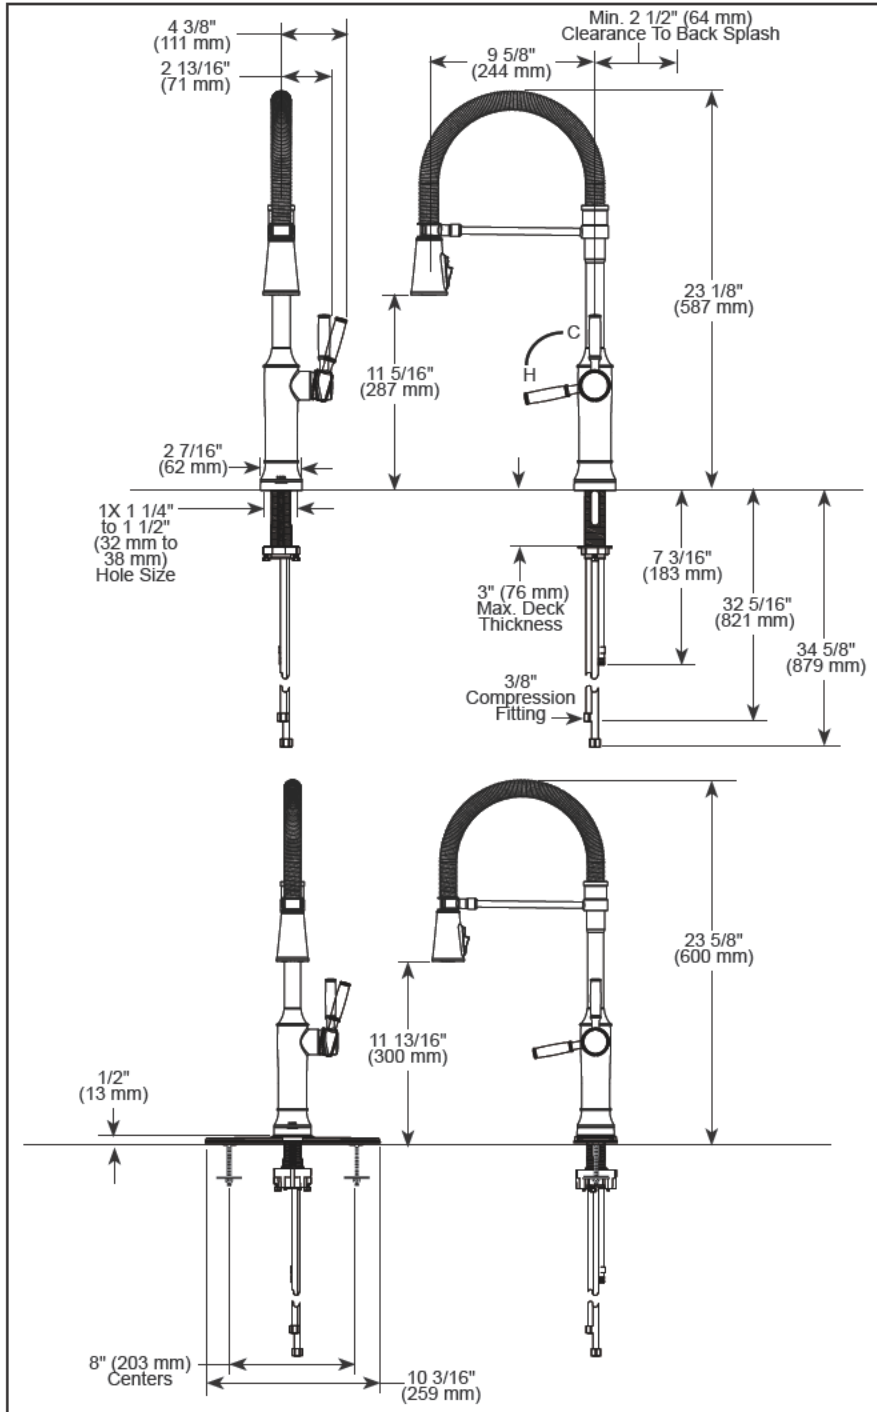

9684TL-▲-DST

▲ Designate proper finish suffix

Delta Faucet Company reserves the right (1) to make changes in specifications and materials, and (2) to change or discontinue models, both without notice or obligation. Dimensions are for reference only. See current full-line price book or www.deltafaucet.com for finish options and product availability.

DSP-K-9684TL-DST Rev. A

see what Delta can do™

KITCHEN FAUCETS

- Renaldi™ Collection
- Single Handle Pull-Down
- Spring Spout

FEATURES:

- Touch2O® with Touchless Technology
- DIAMOND Seal® Technology
- MagnaTite® Magnetic Docking
- Touch-Clean® Spray Holes
- ProClean™ Spray
- Lumicoat® Finish (PR models only)
- Lumicoat® Finishes easily wipe clean without cleaners and chemicals on the product's most touched areas

STANDARD SPECIFICATIONS:

- Max flow rate 1.8 gpm @ 60 psi, 6.8 L/min @ 414 kPa
- One or three hole mount (escutcheon not included, order separately)
- Diamond coated ceramic cartridge
- 3/8" O.D. straight, staggered PEX supply lines
- Spout rotates 360°
- Three-function wand; Aerated stream, spray or ProClean™ spray
- Dual integrated check valves
- LED indicator light signals on-off, water temperature and when batteries run low
- Uses 6 AA (included) or 6 C (not included) batteries
- Optional EP102157 120V AC adapter available (3-prong grounded outlet required)
- Toggle between Touchless and Touch2O® only settings

COMPLIES WITH:

- ASME A112.18.1 / CSA B125.1
- ICC/ANSI A117.1- Valve control only

Delta Faucet Company

55 E. 111th Street, Carmel, IN 46280
350 South Edgewise Road, St. Thomas, ON N5P 4L1
© 2025 Delta Faucet Company