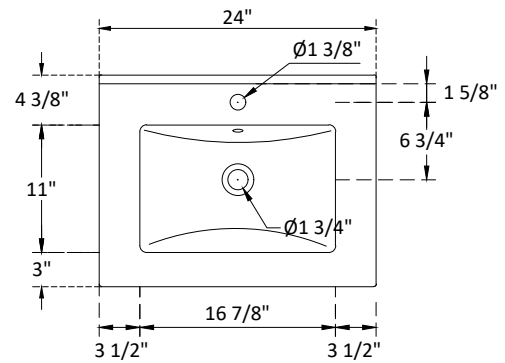

SPECIFICATIONS

Handle:
 Overall length : 23"(585mm)
 center to center : 7 1/2"(192mm), 6 1/4 "(160mm)