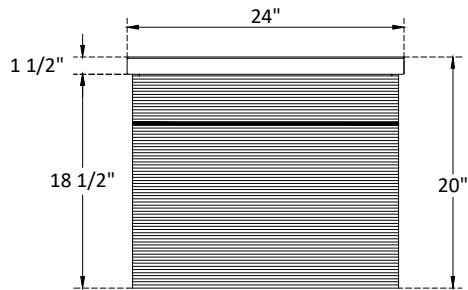

SPECIFICATIONS

Handle:
 Overall length : 23"(585mm)
 center to center : 7 1/2"(192mm), 6 1/4 "(160mm)